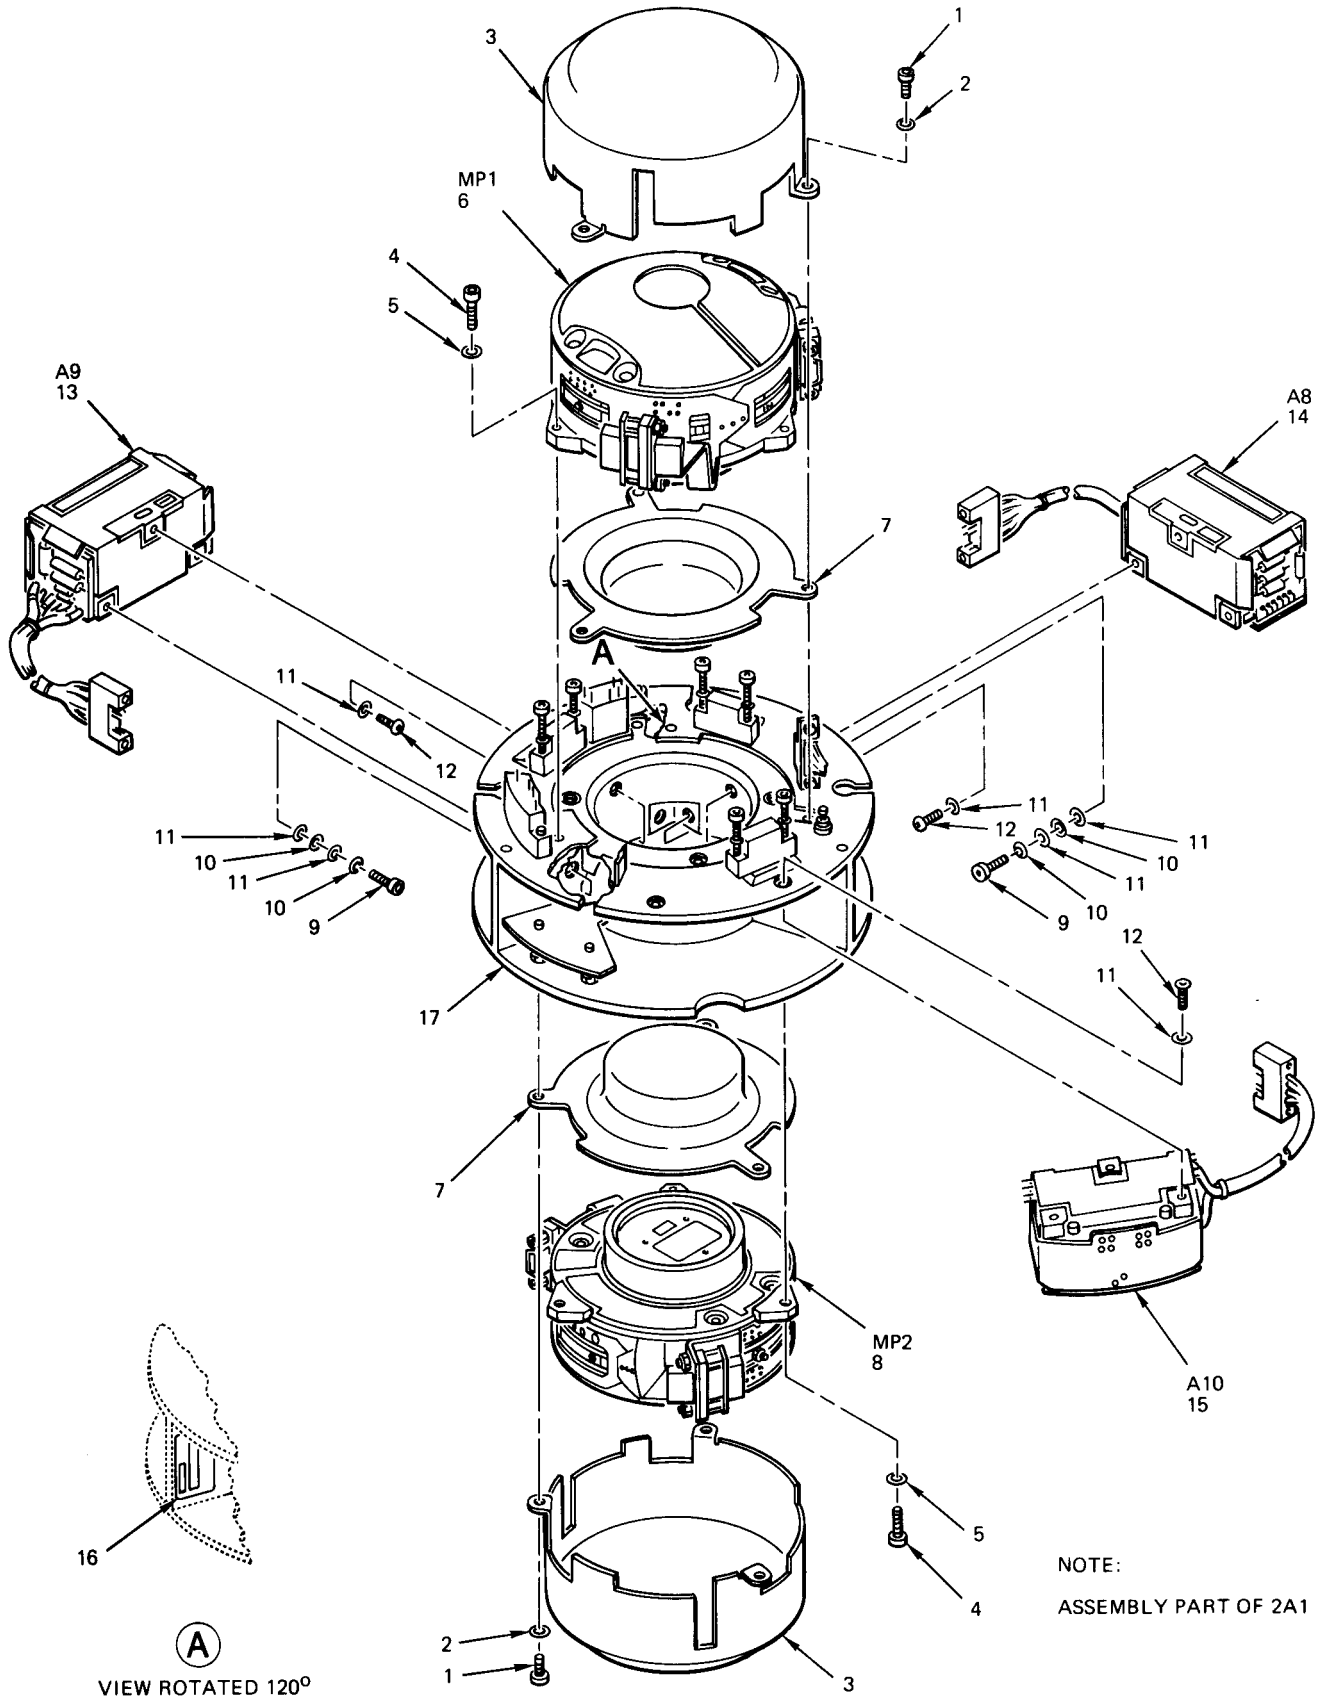

(A)
VIEW ROTATED 120°

NOTE:
ASSEMBLY PART OF 2A1

Figure 15. Stable Element Assembly

SECTION II (1)	ITEM (2)	(3)	TM5-6675-308-24P (4)	(5)	(6)
NO	CODE	CAGEC	PART NUMBER	DESCRIPTION AND USABLE ON CODES (UOC)	QTY
GROUP 03 IMU ASSEMBLY					
FIG. 15 STABLE ELEMENT ASSEMBLY					
1	XDDZZ	96906	MS16995-1	.....SCREW,CAP,SOCKET HE	6
2	XDDZZ	80205	NAS620C2	.....WASHER,FLAT	6
3	XDDZZ	06481	680061-1	.....SHIELD,.....GYRO MAG	2
4	XDDZZ	96906	MS16995-10	.....SCREW,CAP,SOCKET HE	6
5	XDDZZ	80205	NAS620C4	.....WASHER,FLAT	6
6	PADDD	06481	659730-5	.....GYROSCOPE ASSY	1
7	XDDZZ	06481	680062-1	.....SHIELD,GYRO MAG	2
8	PADDD	06481	659730-4	.....GYROSCOPE ASSEMBLY	1
9	XDDZZ	03038	LL57U26J4ME	.....SCREW,SELF-LOCKING	4
10	XDDZZ	80205	NAS620C3L	.....WASHER,FLAT	13
11	XDDZZ	81349	M12133/02-093	.....WASHER,SPRING TNSN	8
12	XDDZZ	02310	SNT50429-6	.....SCREW,SELF-LOCKING	5
13	PADDD	06481	679430-1	.....ACCELEROMETER ASSY	1
14	PADDD	06481	679430-2	.....ACCELEROMETER ASSY	1
15	PADDD	06481	880990-1	.....ACCELEROMETER VERTI	1
16	XDDZZ	06481	680057-1	.....PLATE,IDENT	1
17	XDDZZ	06481	880970-1	.....STABLE ELEMENT SEE FIG 16 FOR BREAKDOWN	1

END OF FIGURE