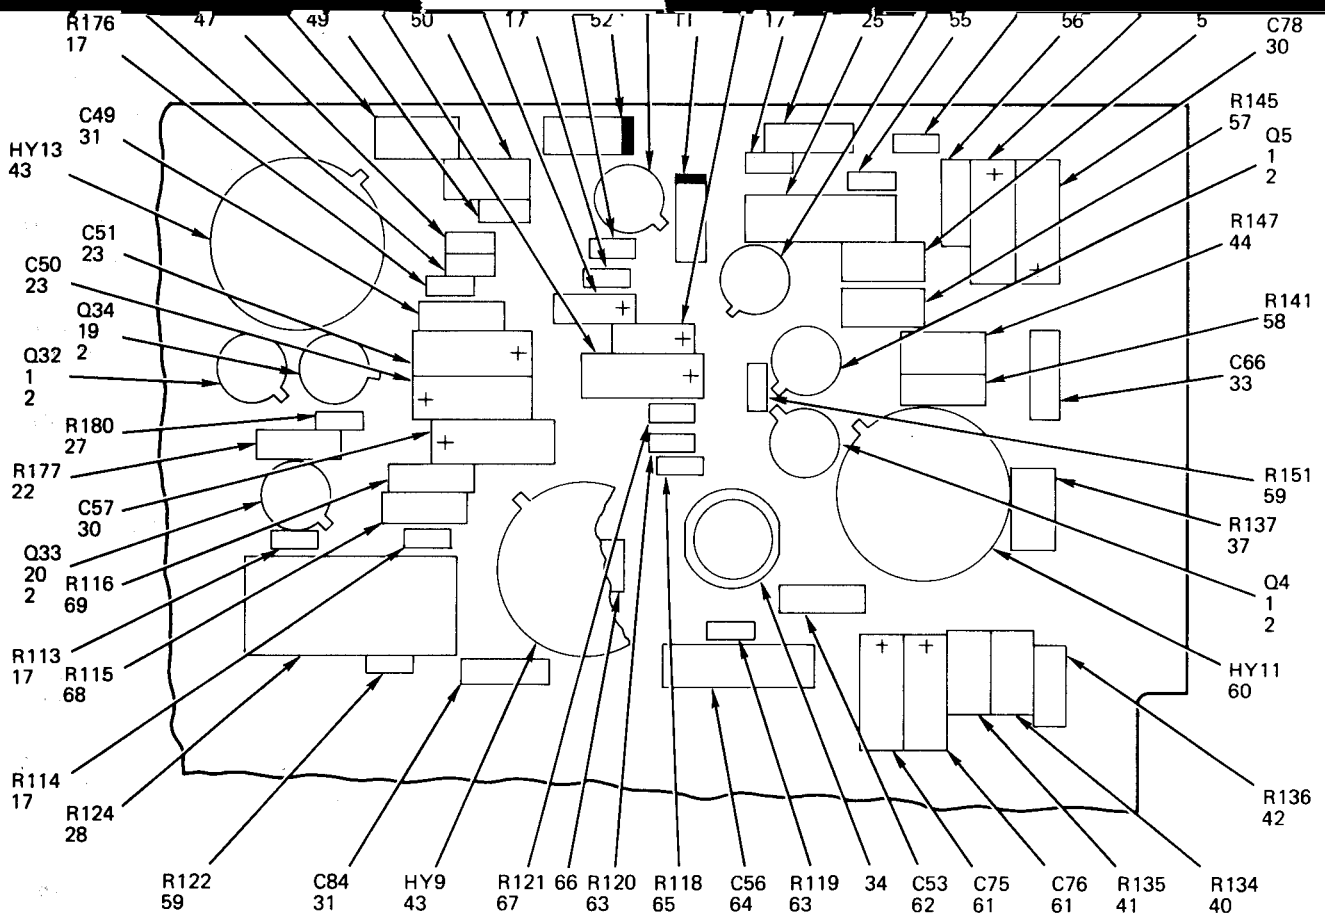

Figure 21. Amplifier, Electronic Control (Sheet 1 of 6)

(B)