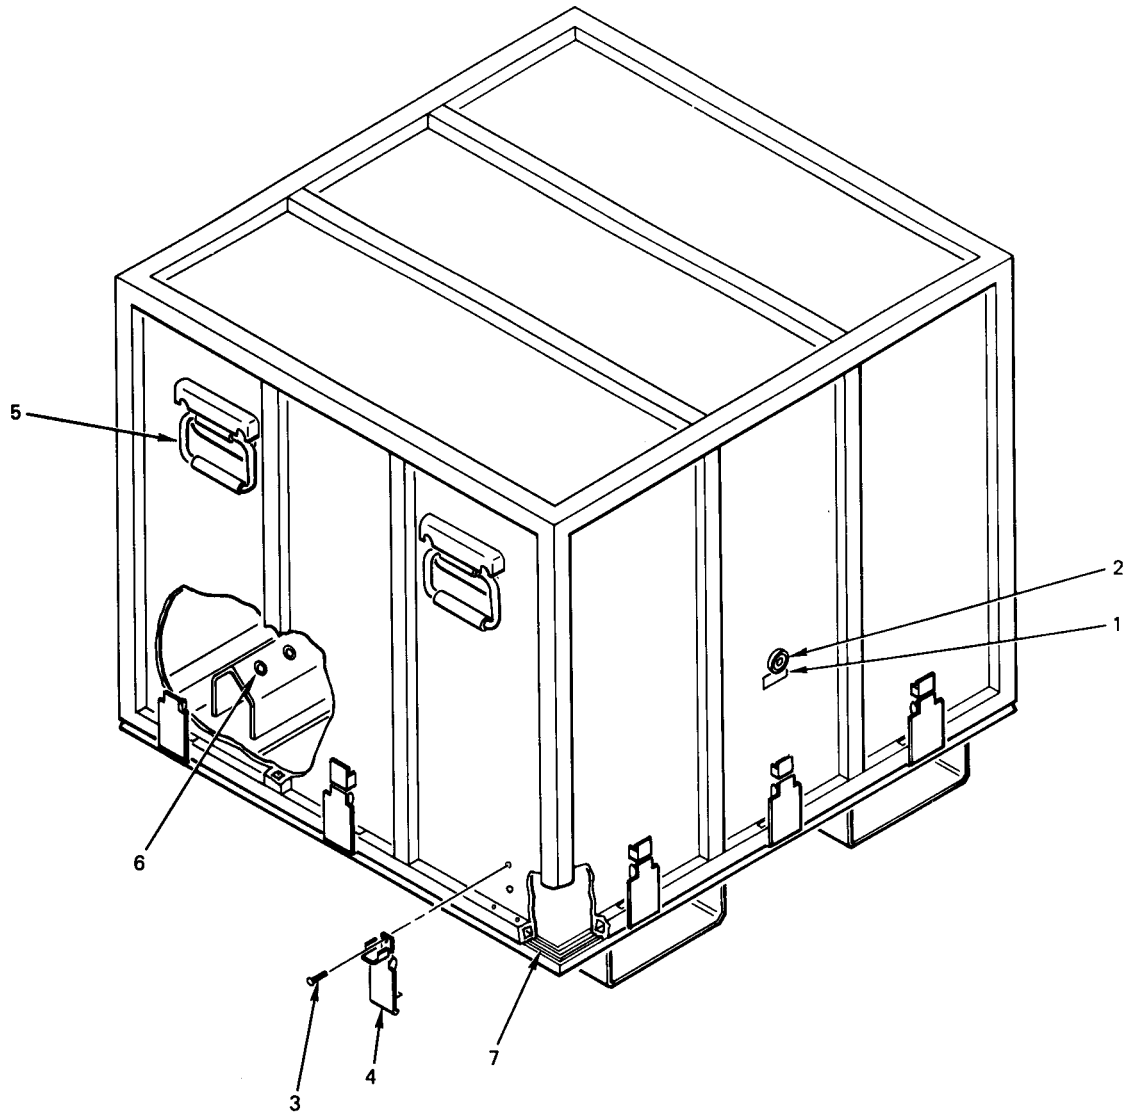

Figure 68. Transit Case, Control and Display

SECTION II (1)	ITEM (2)	CAGEC (3)	TM5-6675-308-24P (4) PART NUMBER	(5) DESCRIPTION AND USABLE ON CODES (UOC)	(6) QTY
GROUP 10 CASES					
FIG. 68 TRANSIT CASE, CONTROL AND DISPLAY					
1	PAFHH	06481	877409-2	CASE, CONTROL AND DI	1
2	XDHZZ	98376	ZSP11-1108	. LABEL	1
3	PAHZZ	98376	ZSP6-037-4	. VALVE, VACUUM BREAKI	1
4	XDHZZ	98376	ZP20137-1	. HANDLE, BAIL	2
5	XDHZZ	98376	ZSP2-230-2	. LATCH	4
6	XDHZZ	98376	D41360-109	. SEAL	1
7	XDHZZ	98376	D41360C16-1	. CUSHION	1
8	XDHZZ	98376	D41360C14-1	. CUSHION	1
9	XDHZZ	98376	D41360C16-3	. CUSHION	1
10	XDHZZ	98376	D41360C14-3	. CUSHION	1
11	XDHZZ	98376	D41360C15-1	. CUSHION	1
12	XDHZZ	98376	D41360C17	. CUSHION	1
13	XDHZZ	98376	D41360C15-3	. CUSHION	1
14	XDHZZ	98376	D41360C18	. CUSHION	1
15	XDHZZ	06481	877402-20	. PLATE, IDENT	1
END OF FIGURE					