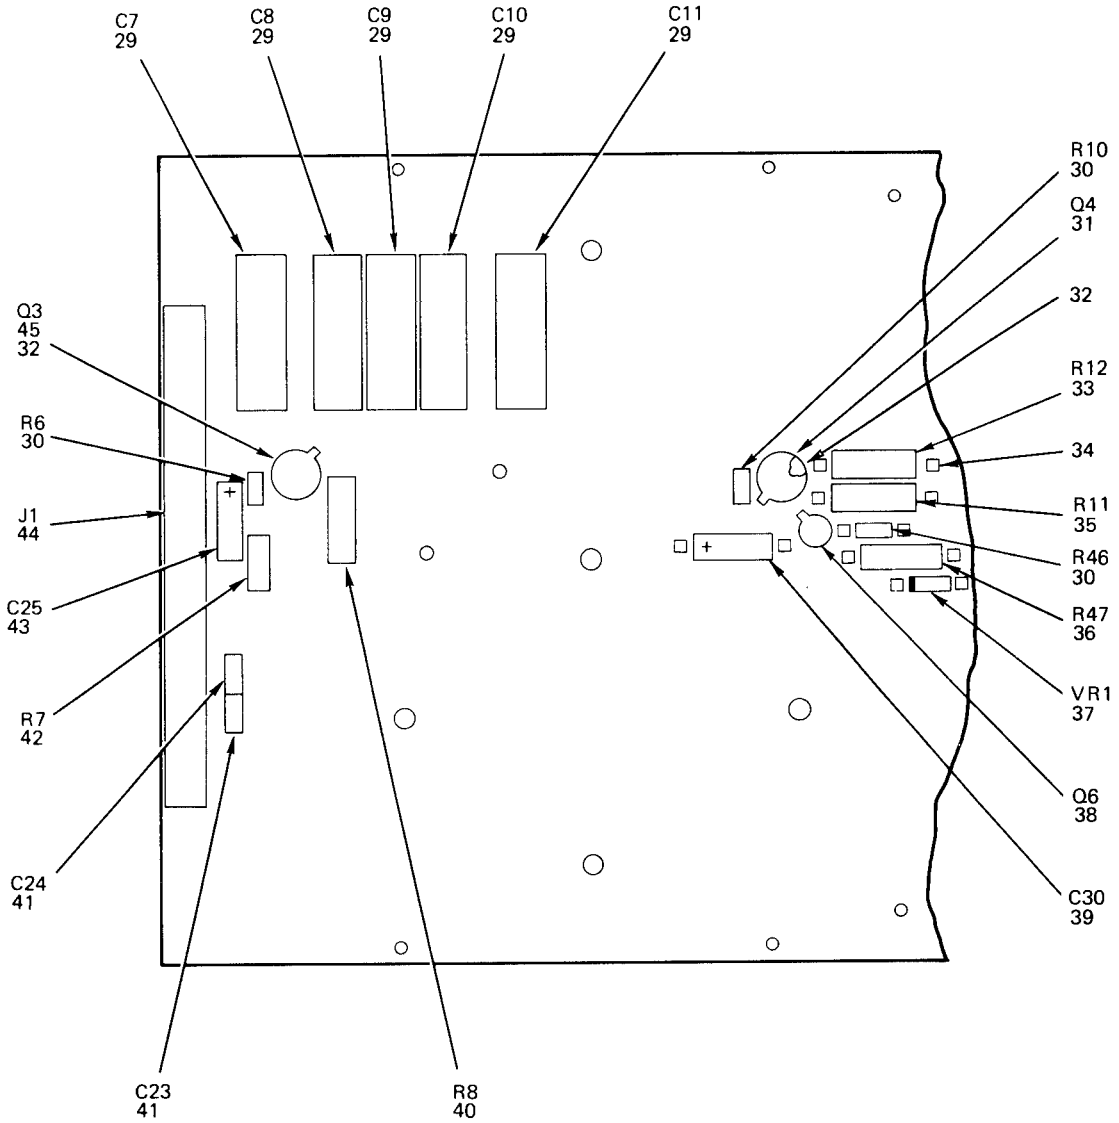

END OF FIGURE

- NOTE:
1. PREFIX REFERENCE DESIGNATIONS WITH 3A2
 2. SYMBOL  INDICATES CATHODE END OF DIODE

Figure 48. Circuit Card Assembly, Converter-Regulator, +20V (Sheet 1 of 3)

(B)

ROTATED VIEW

Figure 48. Circuit Card Assembly, Converter-Regulator, +20V (Sheet 2 of 3)