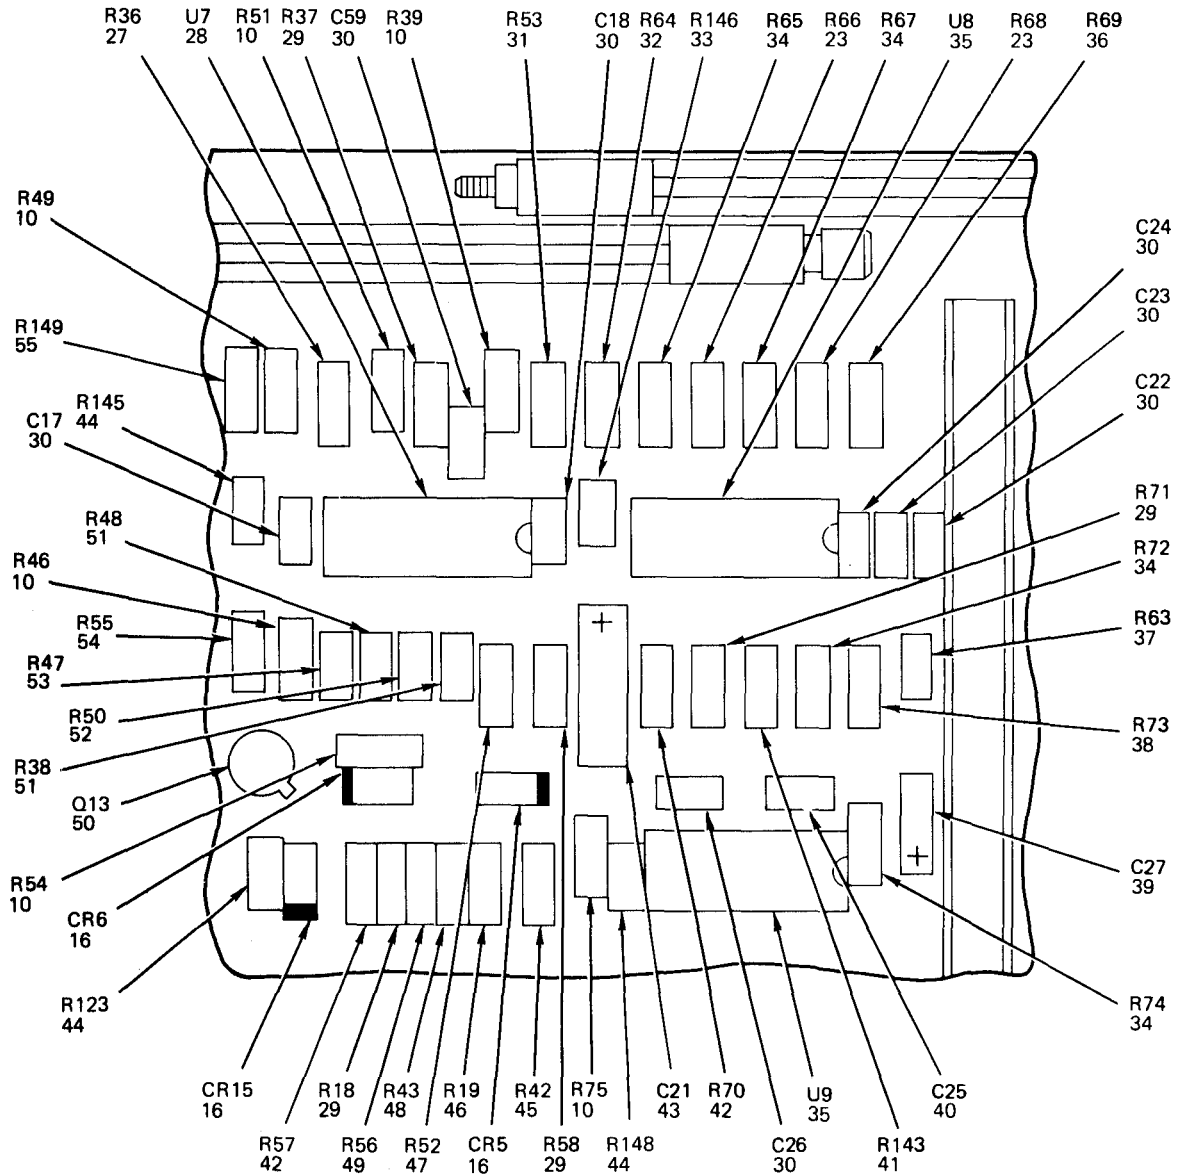

Figure 50. Circuit Card Assembly, Sequence Monitor (Sheet 1 of 6)

(B)