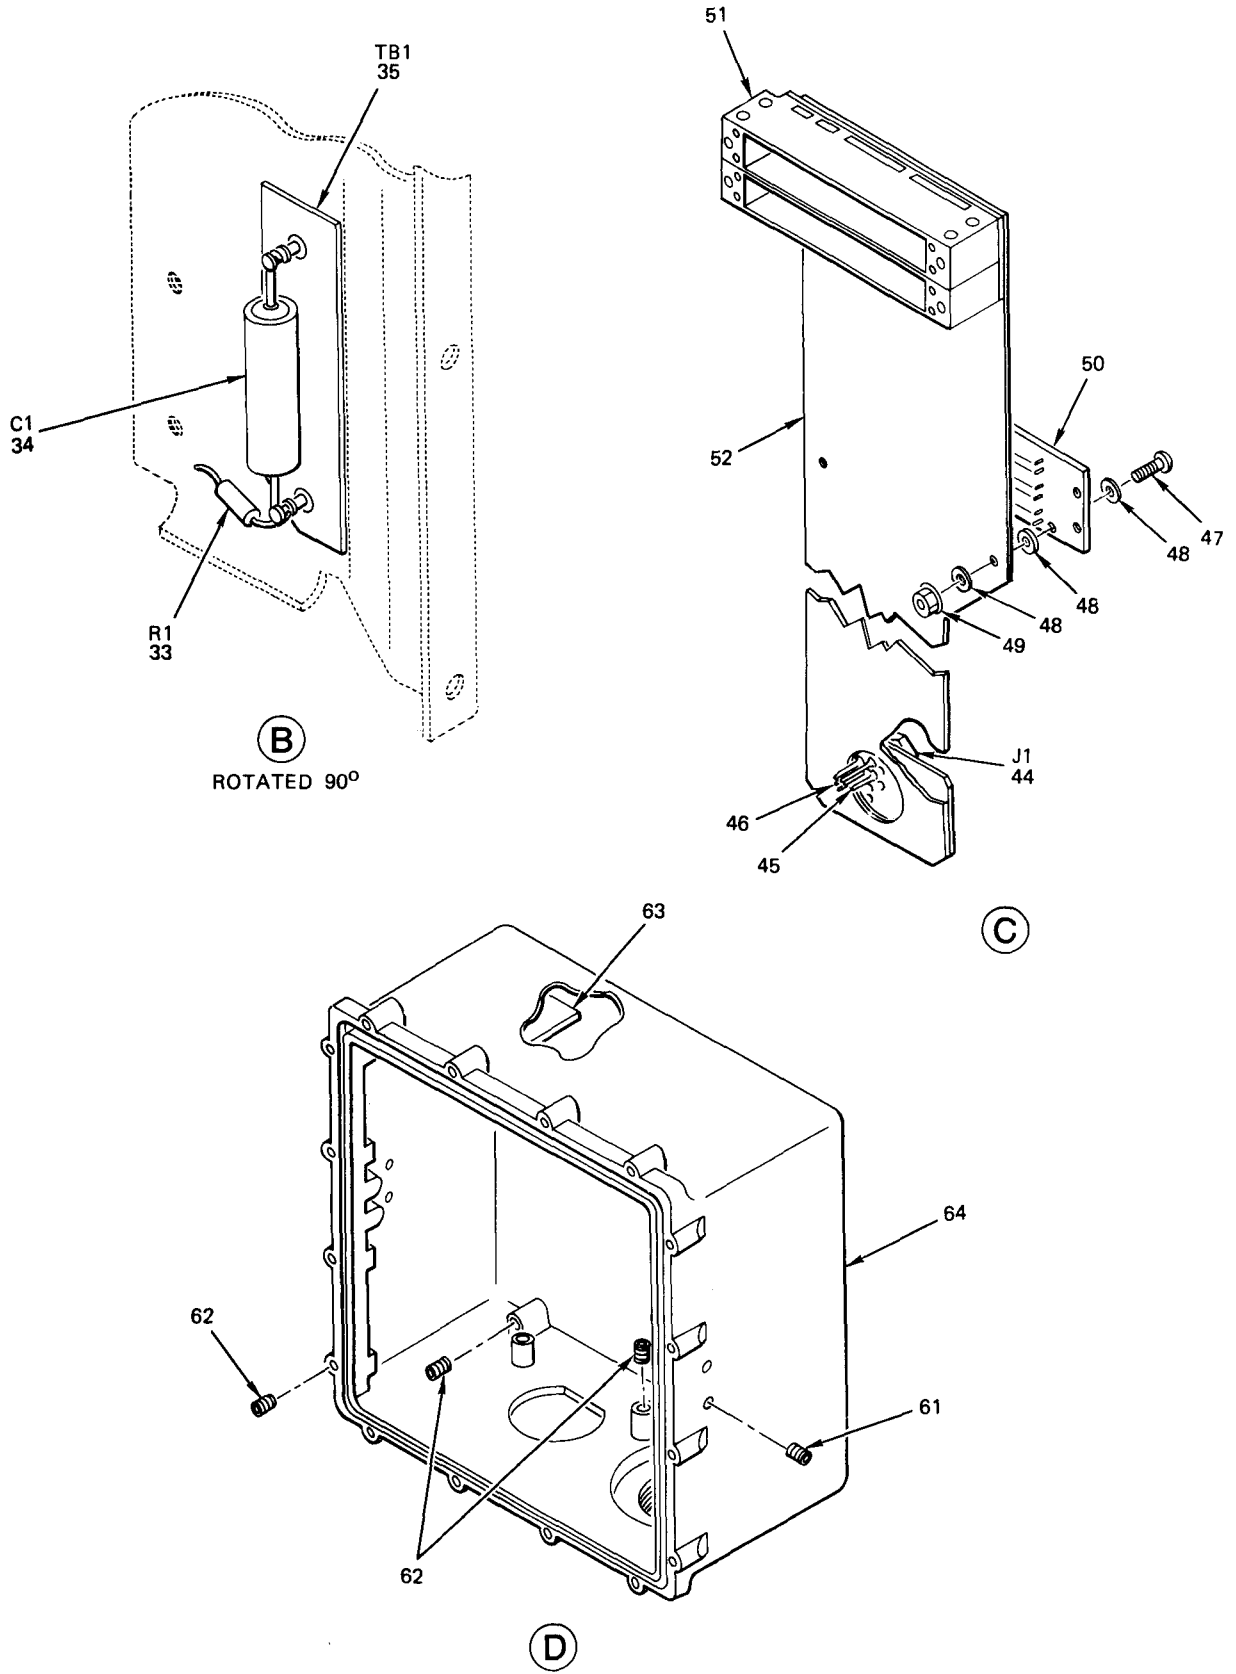

Figure 57. Control and Display Unit (Sheet 2 of 3)

Figure 57. Control and Display Unit (Sheet 3 of 3)

SECTION II (1) ITEM NO	(2) SMR CODE	(3) CAGEC	TM5-6675-308-24P (4) PART NUMBER	(5) DESCRIPTION AND USABLE ON CODES (UOC) GROUP 06 CONTROL AND DISPLAY UNIT FIG. 57 CONTROL AND DISPLAY UNIT	(6) QTY
1	XDHZZ	06481	880509-19	..PLATE, IDENT	1
2	XDHZZ	06481	253889-1	..PLATE, CAUTION	1
3	XDHZZ	96906	MS51957-14	..SCREW, MACHINE	4
4	XDHZZ	80205	NAS620C4	..WASHER, FLAT	20
5	XDHZZ	98003	HC83314-CE	..CATCH, CLAMPING	1
6	XDHZZ	96906	MS16995-10	..SCREW, CAP, SOCKET HE	16
7	XDHDD	06481	880810-10	..PANEL ASSEMBLY CONT	1
8	PAHZZ	96182	351-32300-002	...BEZEL	1
9	PADZZ	81349	M81663/1-05	...INDICATOR, FAULT LOC	1
10	XDDZZ	06481	880810-99	...INSULATOR	1
11	XDDZZ	80205	NAS662C2LER4	...SCREW, MACHINE	8
12	XDDZZ	96906	MS16995-9	...SCREW, CAP, SOCKET HE	12
13	XDDZZ	80205	NAS620C4	...WASHER, FLAT	26
14	XDDZZ	80205	NAS1352C04-10	...SCREW, CAP, SCH	4
15	PAHZZ	05464	24069-02	...SWITCH, PUSH	1
16	XDDZZ	80205	NAS43DD0-14	...SPACER, SLEEVE	4
17	XDDZZ	96906	MS15795-804	..WASHER, FLAT	4
18	XDHZZ	0564	24134	...PLATE, COVER	1
19	XDHZZ	05464	24189-03	...PAD, PRESSURE	1
20	XDHZZ	05464	24070	...ELECTROLUMINESCENT	1
21	PAHZZ	05464	24188-01	...INSULATOR, PLATE	1
22	XDHZZ	05464	24184-01	...SPACER	1
23	XDHZZ	05464	24183-01	...TACTILE MEMBER	1
24	PAHZZ	05464	24071-01	...PLASTIC SHEET	1
25	XDHZZ	05464	24133	...GASKET, FRONT	1
26	XDHZZ	06481	880820-3	...PANEL, CONTROL	1
27	XAHZZ	96906	MS21209C0410	...INSERT, SCREW THREAD	16
28	XAHZZ	96906	MS21209C0215	...INSERT, SCREW THREAD	2
29	XDDZZ	96906	MS51957-12	...SCREW, MACHINE	2
30	XDDZZ	96906	MS35338-135	...WASHER, LOCK	2
31	PADZZ	81349	M39016/6-107P	...RELAY, ELECTROMAGNET	1
32	PADZZ	81349	JANTX1N4938	...SEMICONDUCTOR DEVIC	3
33	PADZZ	81349	RCR05G470JS	...RESISTOR, FIXED, COMP	1
34	XDDZZ	81349	M83421/01-5072P	...CAPACITOR, FIXED	1
35	XDHZZ	06481	875244-2	...TERMINAL BOARD	1
36	XDDZZ	96906	MS51957-16	...SCREW, MACHINE	4
37	XDDZZ	80205	NAS1291C04M	...NUT, SELF-LOCKING, EX	4
38	XDHZZ	06481	880823-1	...CIRCUIT CARD ASSY	1
39	XDDZZ	71468	MDM21SH003K	...CONNECTOR, RCPT, ELC	1
40	XDCZZ	96182	351-32300-005	...MODULE, DISPLAY	8
41	PAHZZ	96182	351-32300-004	...DISPLAY, OPTOELECTRO	11
42	PAHZZ	96182	351-32300-003	...DISPLAY, OPTOELECTRO	1
43	XDHDD	06481	880830-4	...WIRING HARNESS, BRAN	1
44	XDDZZ	96906	MS27474T16B35AB	...CONNECTOR, RCPT, ELEC	1
45	PADZZ	71468	030-2097-008	...CONTACT, ELECTRICAL	50
46	XDDZZ	06481	875076-6	...CONTACT, ELECTRICAL	5
47	XDDZZ	96906	MS51957-30	...SCREW, MACHINE	2
48	XDDZZ	80205	NAS549GL6	...WASHER, FLAT	6