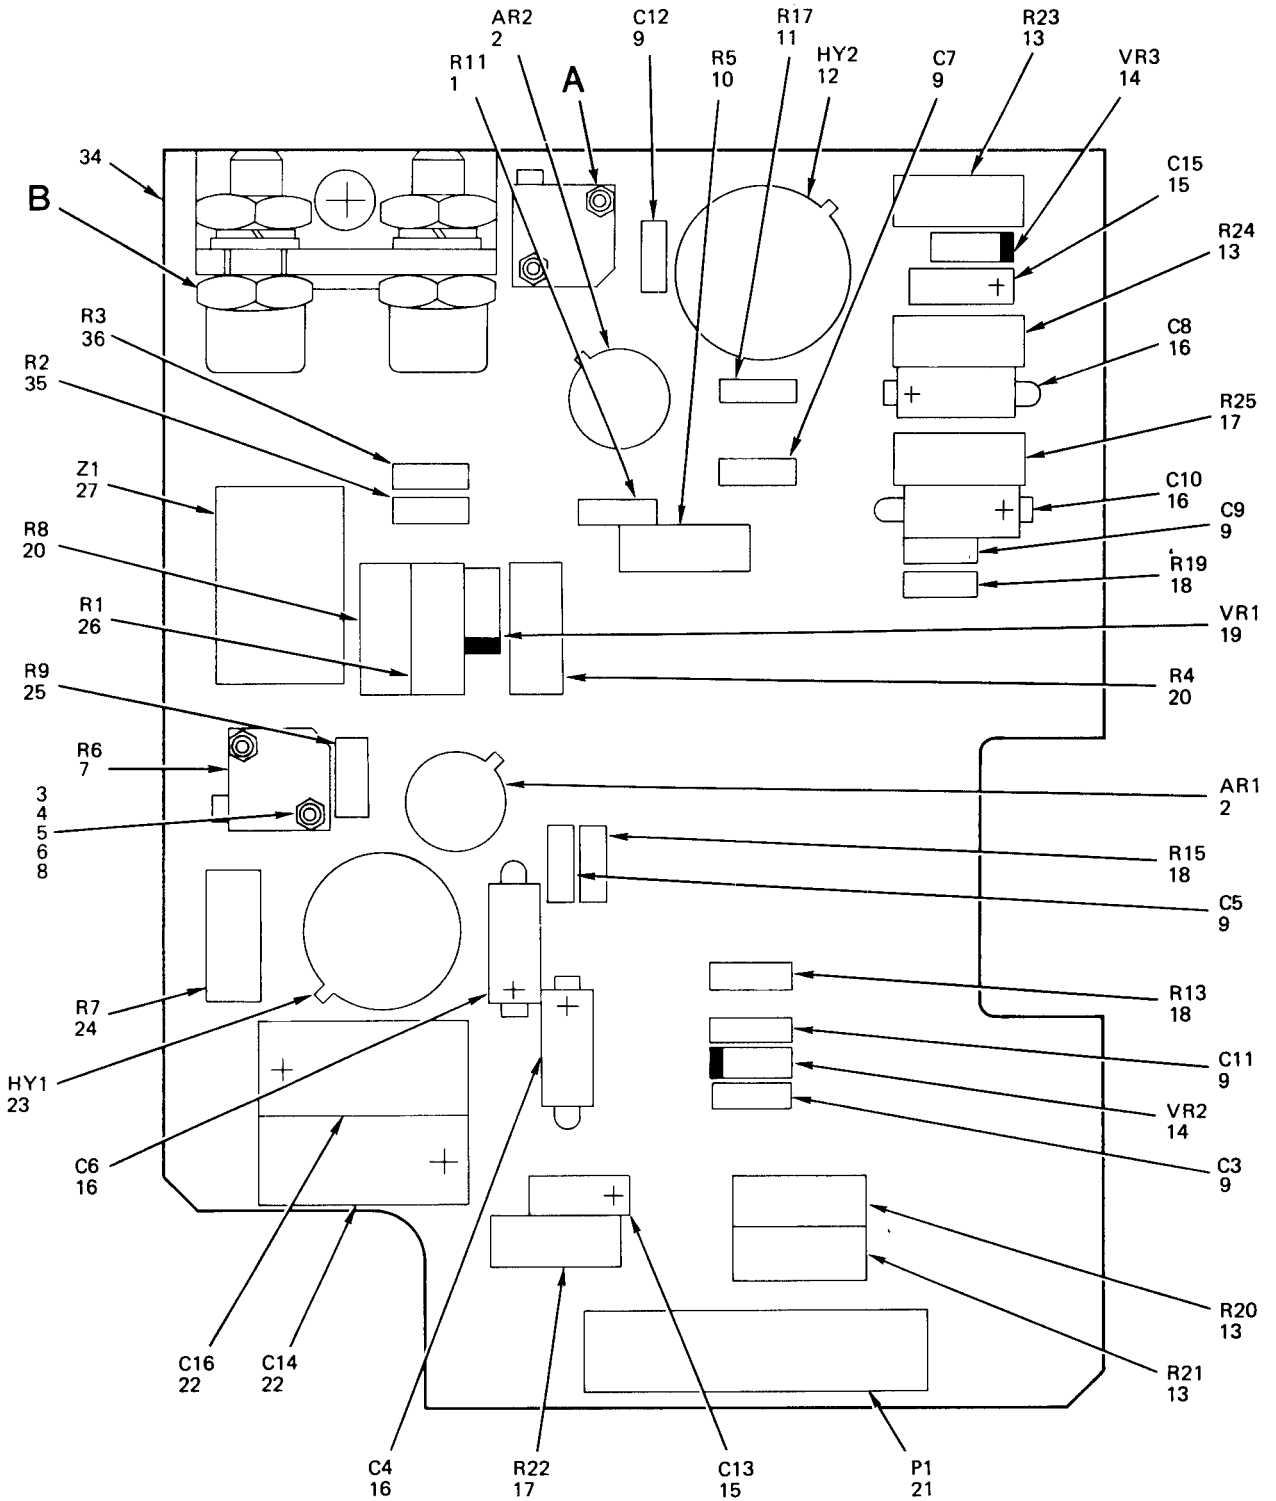

END OF FIGURE

NOTE:

1. PREFIX REFERENCE DESIGNATIONS WITH 2VR1
2. SYMBOL  INDICATES CATHODE END OF DIODE
3. ITEM 27 HAS RDI Z1 FOR SPECIAL RESISTOR

Figure 27. Circuit Card Assembly, $\pm 15V$ Precision Regulator (Sheet 1 of 2)