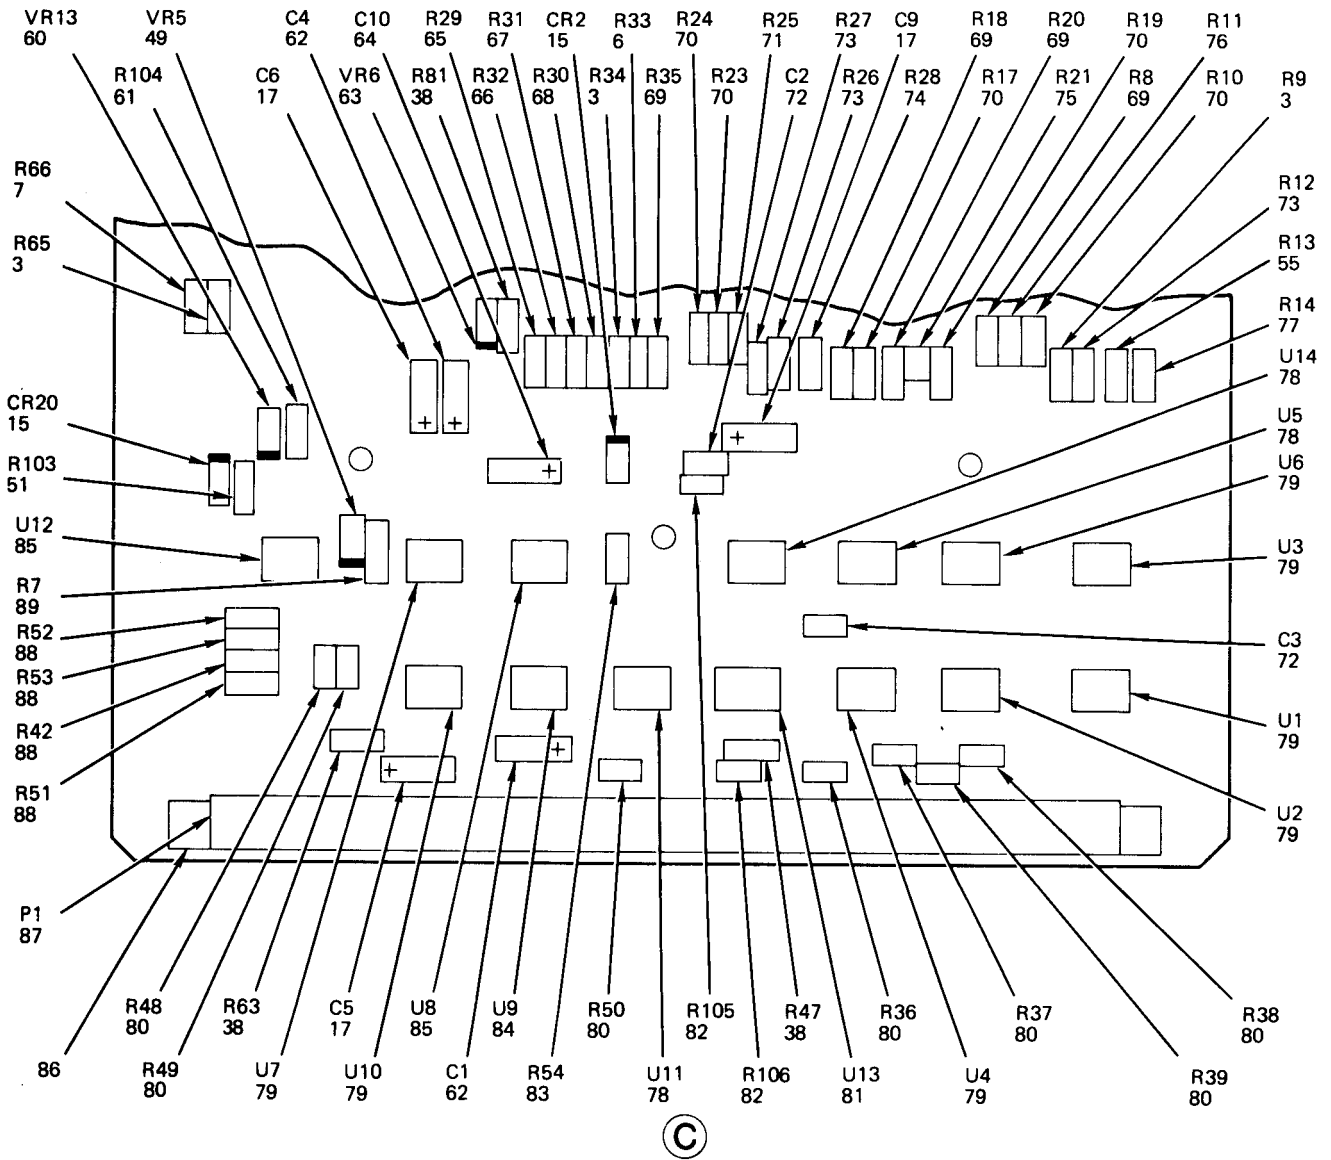

Figure 20. Circuit Card Assembly, I/O (Sheet 2 of 2)

SECTION II (1) ITEM NO	(2) SMR CODE	(3) CAGEC	TM5-6675-308-24P (4) PART NUMBER	(5) DESCRIPTION AND USABLE ON CODES (UOC)	(6) QTY
GROUP 03 IMU ASSEMBLY					
FIG. 20 CIRCUIT CARD ASSEMBLY, I/O					
1	PADZA	81349	JANTX2N2222A	... TRANSISTOR	4
2	XDDZZ	81349	M38527/01-036D	... MOUNTING PAD, CMPNT	6
3	PADZZ	81349	RLR07C1002GS	... RESISTOR, FIXED, FILM	7
4	PADZZ	81349	RLR20C5111FS	... RESISTOR, FIXED, FILM	2
5	PADZZ	81349	JANTX1N963B-1	... SEMICONDUCTOR DEVIC	2
6	PADZZ	81349	RLR07C1502GS	... RESISTOR, FIXED, FILM	2
7	PADZZ	81349	RLR07C5111FS	... RESISTOR, FIXED, FILM	5
8	PADZZ	81349	RLR07C2372FS	... RESISTOR, FIXED, FILM	1
9	PADZZ	81349	RLR07C1003GS	... RESISTOR, FIXED, FILM	1
10	PADZZ	81349	RNC55H2801BS	... RESISTOR, FIXED, FILM	2
11	PADZZ	81349	RNC55H7151BS	... RESISTOR, FIXED, FILM	2
12	PADZZ	81349	RNC55H2101BS	... RESISTOR, FIXED, FILM	2
13	PADZZ	81349	RLR07C2052FS	... RESISTOR, FIXED, FILM	1
14	PADZZ	81349	RLR07C6491FS	... RESISTOR, FIXED, FILM	1
15	PADZZ	81649	JANTX1N4150-1	... SEMICONDUCTOR DEVIC	7
16	PADZZ	81349	RLR07C1002FS	... RESISTOR, FIXED, FILM	1
17	PADZF	81349	M39003/01-3076	... CAPACITOR, FIXED, ELE	11
18	PADZH	81349	M39014/02-1350	... CAPACITOR, FIXED, CER	2
19	PADZZ	81349	RLR07C68R0GS	... RESISTOR, FIXED, FILM	1
20	XDDZZ	81349	JANTX1N5615	... SEMICONDUCTOR DEVIC	7
21	PADZZ	81349	RWR81SR100FS	... RESISTOR, FIXED, WIRE	2
22	PADZZ	81349	RLR07C82R0GS	... RESISTOR, FIXED, FILM	1
23	PADZZ	81349	RWR81S2740FS	... RESISTOR, FIXED, WIRE	1
24	PADZZ	81349	JANTX1N4964	... SEMICONDUCTOR DEVIC	2
25	PADZZ	81349	JANTX1N4954	... SEMICONDUCTOR DEVIC	3
26	PADZZ	81349	M39003/01-7365	... CAPACITOR, FIXED, ELE	1
27	XDDZZ	96906	MS35650-304	... NUT, PLAIN, HEXAGON	2
28	XDDZZ	86928	5710-45-15P	... WASHER, FLAT	2
29	XDDZZ	86928	A364-30-16	... WASHER, SHOULDERED	4
30	XDDZZ	96906	MS51536-5	... TERMINAL, LUG	2
31	PADZZ	81349	JANTX2N1772A	... SEMICONDUCTOR DEVIC	2
32	XDDZZ	96906	MS20426AD5-6	... RIVET, SOLID	2
33	XDDZZ	80205	NAS620C8	... WASHER, FLAT	2
34	XDDZZ	06481	680324-2	... HEAT SINK, ELEC	1
35	XDDZZ	88245	2031B4.1	... TERMINAL, STUD	6
36	PADZZ	81349	RWR81S1400FS	... RESISTOR, FIXED, WIRE	1
37	PADZZ	81349	RLR20C6190FS	... RESISTOR, FIXED, FILM	1
38	PADZZ	81349	RLR07C2051FS	... RESISTOR, FIXED, FILM	6
39	PADZZ	81349	RLR07C1001GS	... RESISTOR, FIXED, FILM	2
40	PADZZ	81349	M39003/01-7282	... CAPACITOR, FIXED, ELE	1
41	XDDZZ	81349	M39014/02-1338	... CAPACITOR, FIXED, CER	1
42	PADZZ	81349	M39014/02-1321	... CAPACITOR, FIXED, CER	7
43	PADZA	60991	NCS1417	... MICROCIRCUIT, LINEAR	7
44	XADZZ	06481	880950-99	... SHEET, PLASTIC	7
45	PADZZ	81349	JANTX2N2905AL	... TRANSISTOR	1
46	XDDZZ	81349	M38527/02-005D	... MOUNTING PAD, CMPNT	2
47	PADZZ	81349	RNC50H1622BS	... RESISTOR, FIXED, FILM	1
48	PADZZ	81349	M39003/01-3026	... CAPACITOR, FIXED, ELE	1