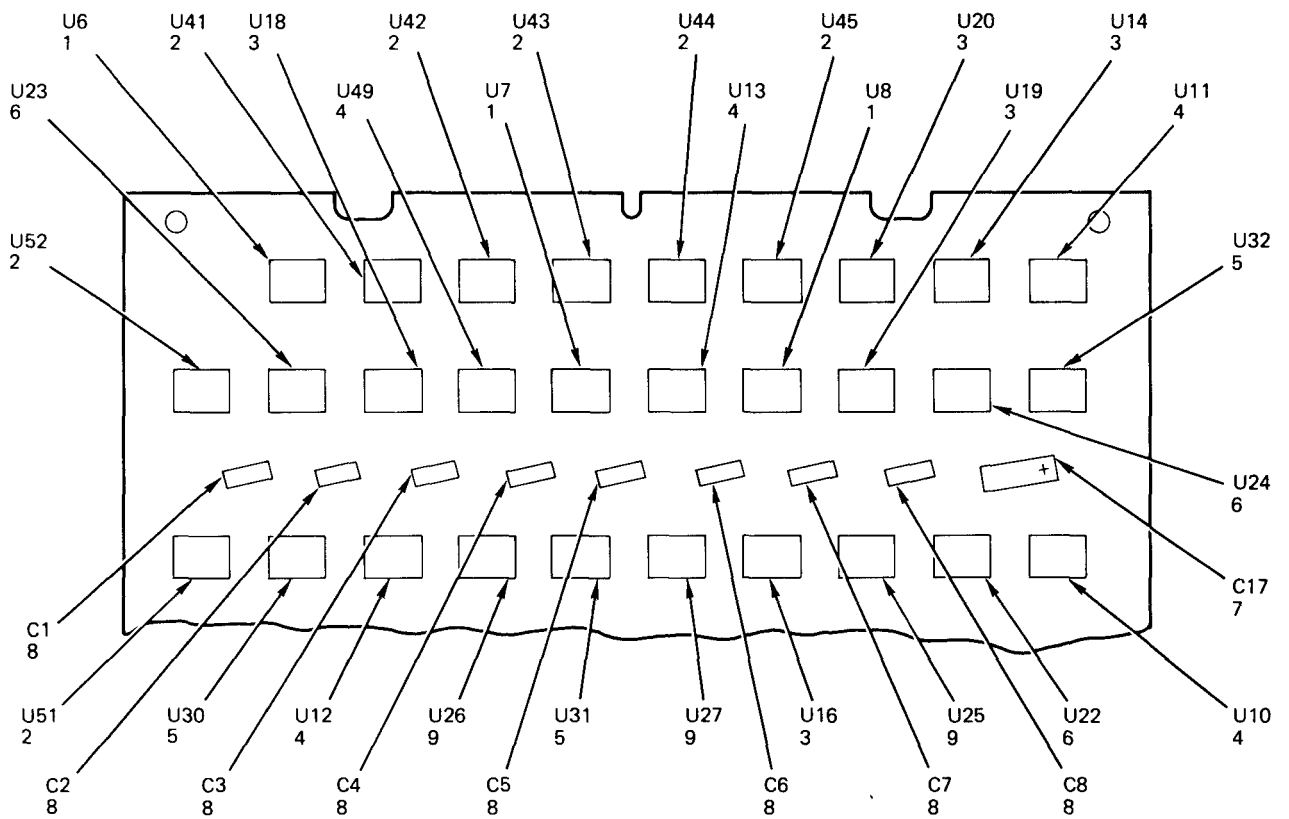

(A)

NOTE:
PREFIX REFERENCE DESIGNATIONS WITH 1A5