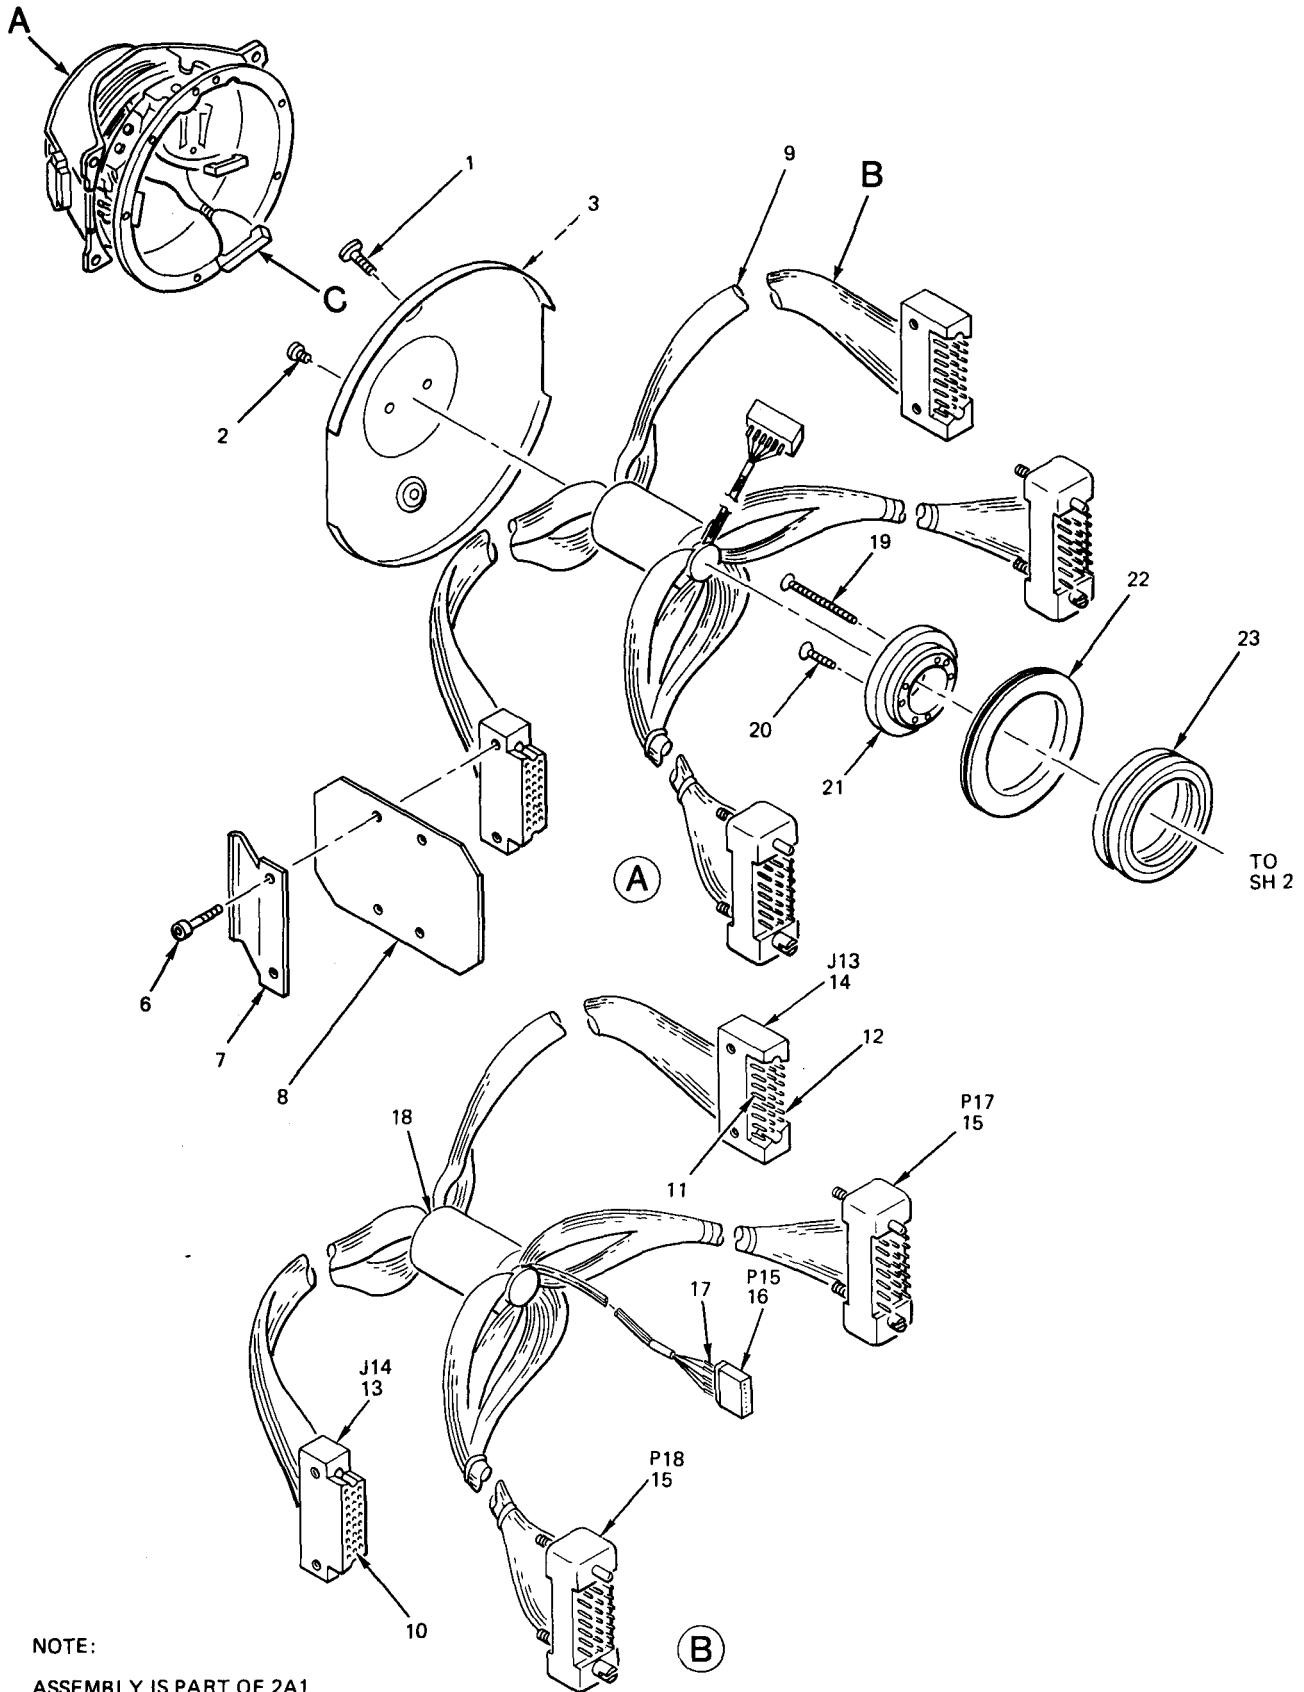

SECTION II (1)	ITEM (2)	(3)	TM5-6675-308-24P (4)	(5)	(6)
NO	SMR CODE	CAGEC	PART NUMBER	DESCRIPTION AND USABLE ON CODES (UOC)	QTY
GROUP 03 IMU ASSEMBLY					
FIG. 12 OUTER ROLL CARTRIDGE ASSEMBLY, TORQUER					
1	XDDZZ	03038	LL57U26J3ME	.....SCREW, SELF-LOCKING	8
2	XDDZZ	80205	NAS620C2	.....WASHER, FLAT	8
3	XDDZZ	02310	SNT50429-4	.....SCREW, SELF-LOCKING	2
4	XDDZZ	06481	680087-1	.....SHIELD, WIRE	1
5	PADDD	06481	875167-1	.....RING ASSEMBLY, ELECT	1
6	XDDZZ	53669	1010959S	.....CONTACT, ELECTRICAL	1
7	XDDZZ	53669	WS22Y28C030	.....CONTACT, ELECTRICAL	40
8	XDDZZ	53669	WS22Y24C004	.....CONTACT, ELECTRICAL	5
9	XDDZZ	53669	MSS0029S004	.....CONNECTOR, RCPT, ELEC	2
10	XDDZZ	96906	MS35431-12	.....TERMINAL, LUG	1
11	XDDZZ	95238	EMM29-22PGDS-25- 50N1	.....CONNECTOR, RCPT, ELEC	1
12	XDDZZ	53669	UMI-26M-1SL25-R- 50	.....CONNECTOR, RCPT, ELEC	1
13	XDDZZ	99932	BB1830C046	.....RING ASSEMBLY, ELEC	1
14	XDDZZ	80205	NAS1190E02P7F	.....SCREW, SELF-LOCKING	2
15	XDDZZ	96906	MS15795-802	.....WASHER, FLAT	6
16	XDDZZ	74445	PHD630C2-5	.....SCREW, CAP, SCH	4
17	XDDZZ	06481	867179	.....STRAP, RETAINING	2
18	XDDZZ	06481	867165	.....NUT, RETAINING	1
19	XDDZZ	06481	867166	.....NUT, RETAINING	1
20	XDDZZ	40920	T040-801	.....BEARING, BALL, ANLR	1
21	XDDZZ	06481	680091-1	.....HOUSING, TORQUER	1
22	XDDZZ	06481	867168	.....HUB, BEARING	1
23	XDDZZ	83259	2-16E529-6	.....PACKING, PREFORMED	1
24	XDDZZ	03038	LL57J26P11M	.....SCREW, SELF-LOCKING	4
25	PADZZ	15828	2910-064D180	.....MOTOR, TORQUE	1
26	PAHHH	06481	869091	.....SUPPORT, RADIO RECEI	1
27	XDDZZ	96906	MS21209C0415	.....INSERT, SCREW THREAD	8
28	XDDZZ	06481	867219	.....BUSHING, SLEEVING	4
29	XDDZZ	96906	MS122135	.....INSERT, SCREW THREAD	4
30	XDDZZ	06481	867180	.....RETAINER, WIRE	1

END OF FIGURE

NOTE:
ASSEMBLY IS PART OF 2A1

Figure 13. Azimuth Assembly, Lower (Sheet 1 of 3)