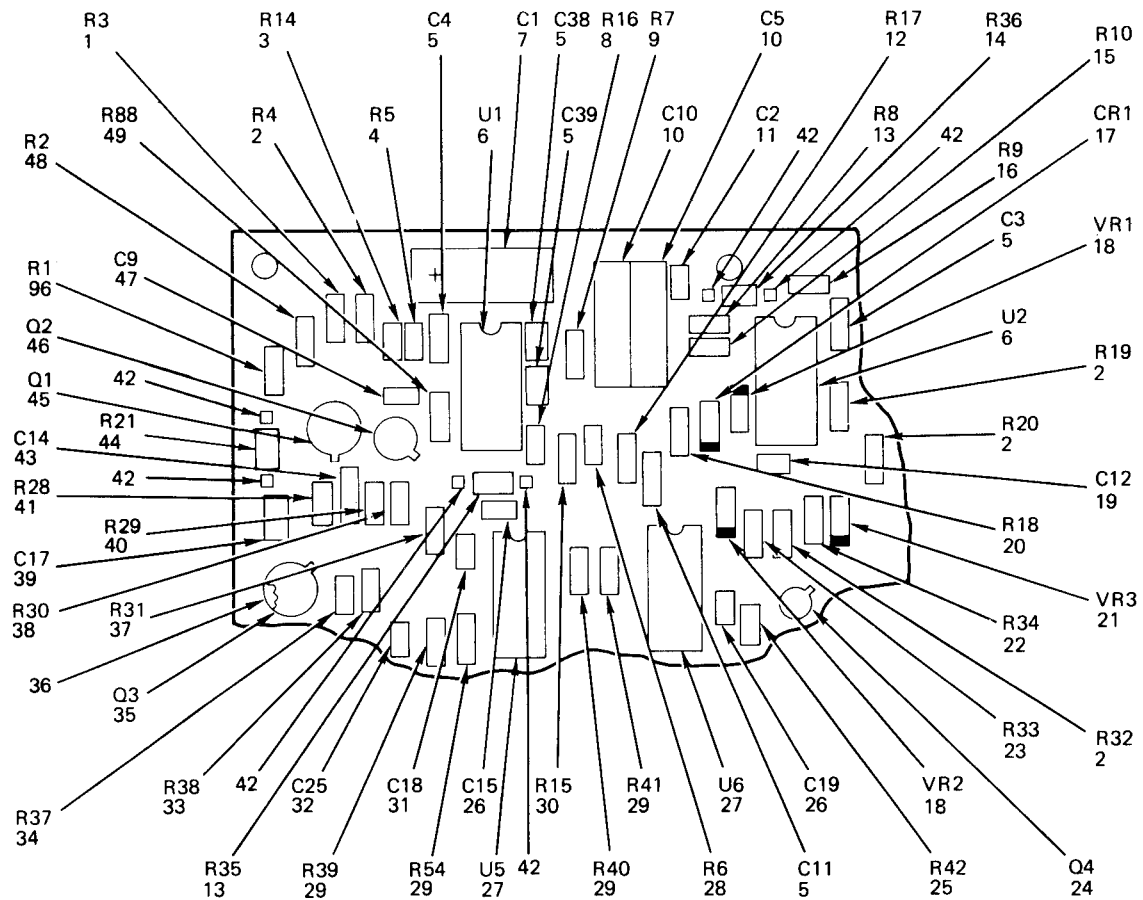

NOTE:

1. PREFIX REFERENCE DESIGNATIONS WITH 3A6A1
2. SYMBOL INDICATES CATHODE END OF DIODE
3. ITEMS 17 AND 18 HAVE UNCOMMON RDI'S PER DOCUMENT

(A)