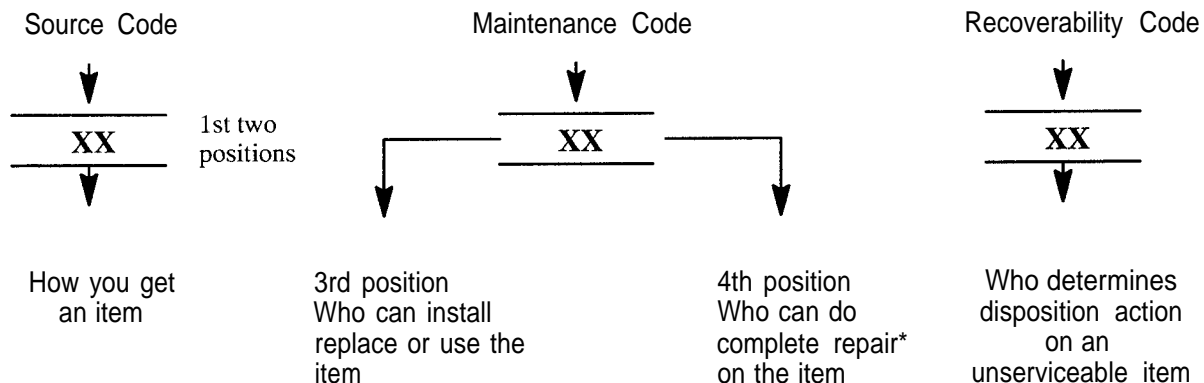

ORGANIZATIONAL, DIRECT SUPPORT AND GENERAL SUPPORT MAINTENANCE REPAIR PARTS AND SPECIAL TOOLS LIST (INCLUDING DEPOT MAINTENANCE REPAIR PARTS AND SPECIAL TOOLS LIST)

Section I. INTRODUCTION

1. **SCOPE.** This RPSTL lists and authorizes spares and repair parts; special tools; special test, measurement, and diagnostic equipment (TMDE); and other special support equipment required for performance of organizational, direct support, and general support maintenance of the Position and Azimuth Determining System. It authorizes the requisitioning, issue, and disposition of spares, repair parts and special tools as indicated by the source, maintenance and recoverability (SMR) codes.
2. **GENERAL.** In addition to this section, Introduction, this Repair Parts and Special Tools List is divided into the following sections:
 - a. **Section II. Repair Parts List.** A list of spares and repair parts authorized by this RPSTL for use in the performance of maintenance. This list also includes parts which must be removed for replacement of the authorized parts. Parts lists are composed of functional groups in ascending alphanumeric sequence, with the parts in each group listed in ascending figure and item number sequence. Bulk materials are listed in item name sequence. Repair parts kits are listed separately in their own functional group within Section II. Repair parts for repairable special tools are also listed in this section. Hems are shown in the associated illustration(s)/figure(s).
 - b. **Section III. Special Tools List.** A list of special tools, special TMDE, and other special support equipment authorized by this RPSTL (as indicated by Basis of Issue (BOI) information in DESCRIPTION AND USABLE ON CODE column) for the performance of maintenance.
 - c. **Section IV. Cross-references Indexes.** A list, in National Item Identification Number (NIIN) sequence, of all National stock numbered items appearing in the listing, followed by a list in alphanumeric sequence of all part numbers appearing in the listings. National stock numbers and part numbers are cross referenced to each illustration figure and item number appearance. The figure and item number index lists figure and item number in alphanumeric sequence and cross references NSN, CAGEC and part number.
3. **EXPLANATION OF COLUMNS (SECTIONS II AND III).**
 - a. **ITEM NO. (Column (1)).** Indicates the number used to identify items called out in the illustration.
 - b. **SMR Code (Column (2)).** The Source, Maintenance, and Recoverability (SMR) code is a 5-position code containing supply/requisitioning information, maintenance category authorization criteria, and disposition instruction, as shown in the following breakout: