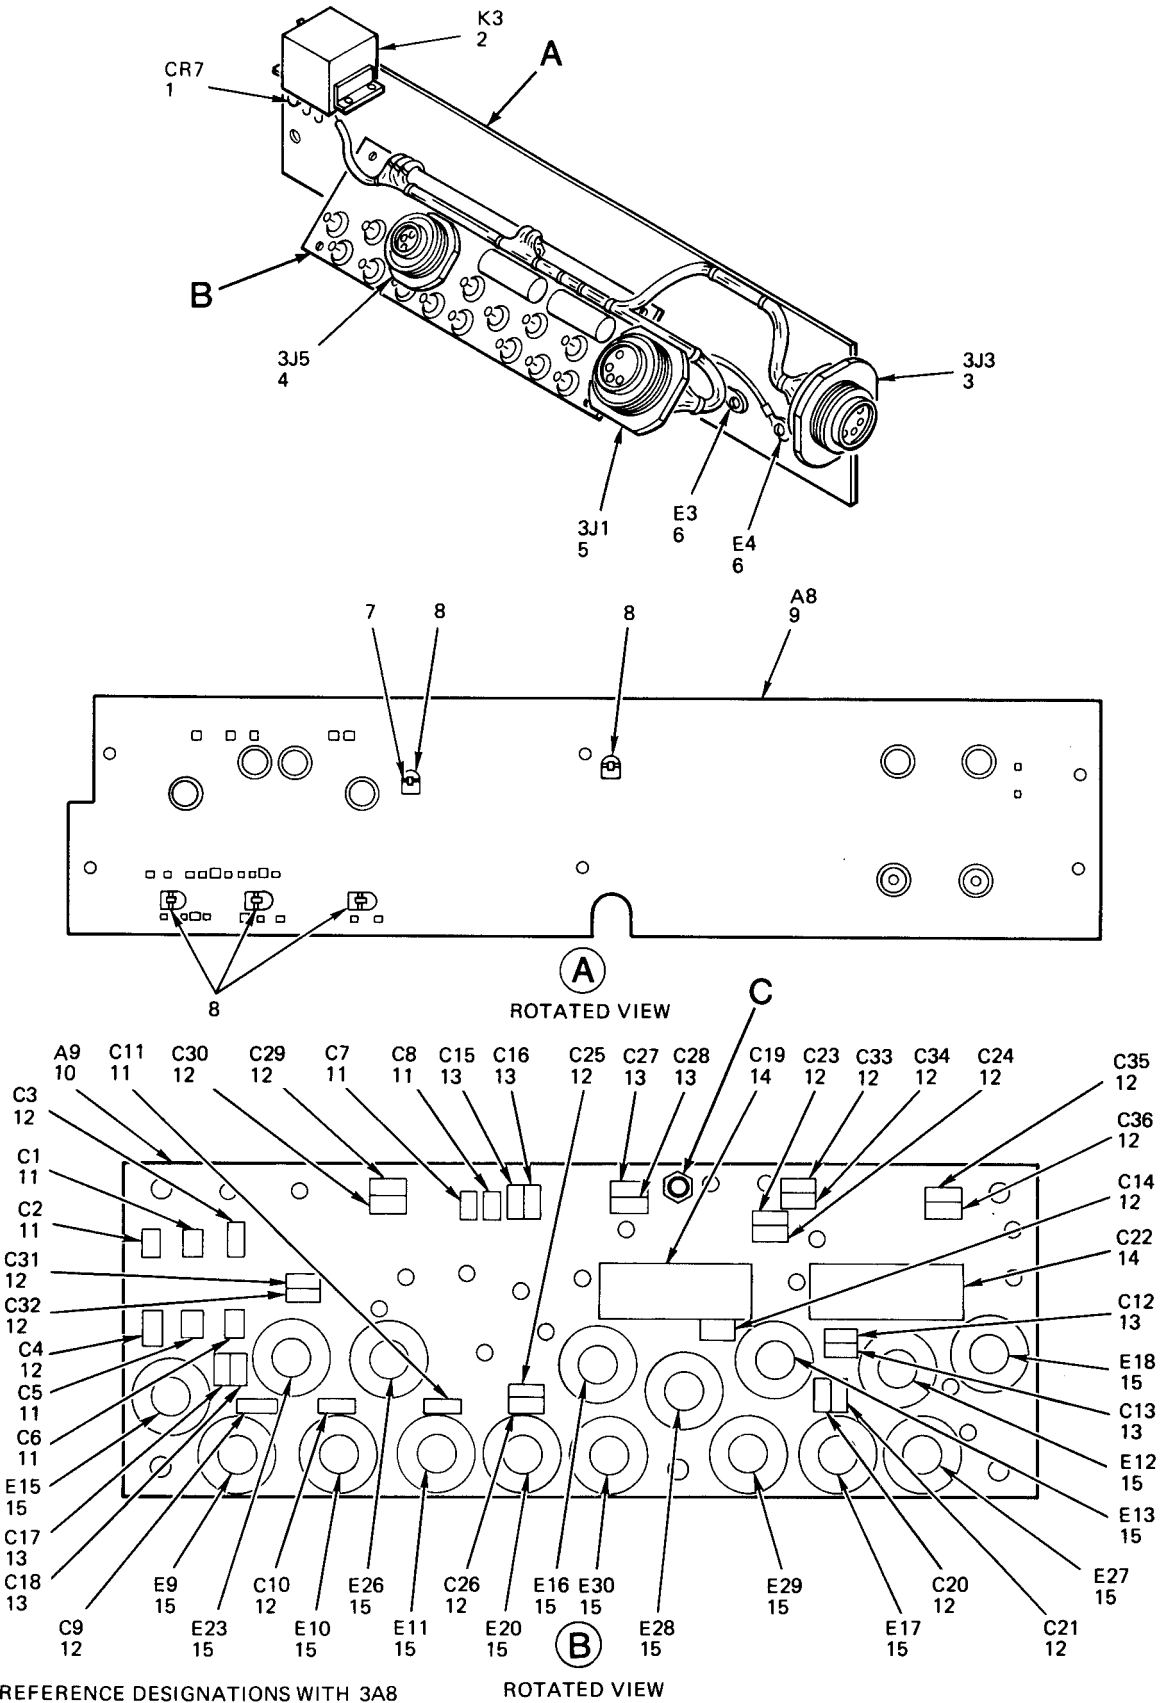

END OF FIGURE

Figure 55. Wiring Harness (Sheet 1 of 2)

Figure 55. Wiring Harness (Sheet 2 of 2)

SECTION II (1)	ITEM (2)	(3)	TM5-6675-308-24P (4)	(5)	(6)
NO	SMR CODE	CAGEC	PART NUMBER	DESCRIPTION AND USABLE ON CODES (UOC)	QTY
GROUP 05 POWER SUPPLY					
FIG. 55 WIRING HARNESS					
1	XDHZZ	81349	JANTX1N5615SEMICONDUCTOR DEVIC	1
2	XDHZZ	96906	MS27743-4RELAY, ARMATURE	1
3	XDHZZ	96906	MS27474T14B35SBCONNECTOR, RCPT, ELEC	1
4	XDHZZ	96906	MS27474T14B35SACONNECTOR, RCPT, ELEC	1
5	XDHZZ	96906	MS27474T22B21SBCONNECTOR, RCPT, ELEC	1
6	XDHZZ	96906	MS25036-156 TERMINAL, LUG	2
7	XDHZZ	96906	MS3367-4-9 STRAP, TIEDOWN, ELECT	2
8	XDHZZ	09036	2969-3 PLATE, CABLE TIEDOWN	5
9	XDHHH	06481	880635-4 INTERCONNECT ASSY	1
10	PAHDD	06481	880675-3 CIRCUIT CARD ASSEMB	1
11	PADZZ	81349	M39014/01-1575 CAPACITOR, FIXED, CER	7
12	PADZZ	81349	M39014/02-1419 CAPACITOR, FIXED, CER	19
13	PAHZH	81349	M39014/02-1350 CAPACITOR, FIXED, CER	8
14	XDHZZ	81349	M83421/01-5168P CAPACITOR, FIXED	2
15	XDHZZ	18310	10-701-B-05 TERMINAL, STUD	16
16	XDHZZ	80205	NAS671C4 NUT, PLAIN, HEXAGON	1
17	XDDZF	96906	MS25036-148 TERMINAL, LUG	1
18	XDHZZ	27494	GM-3449-39G-NI-N I INSULATOR, STANDOFF	1
19	XDHZZ	80205	NAS1190E04P4K SCREW, SELF-LOCKING	1
20	XDHZZ	86928	5710-14-5P WASHER, FLAT	1