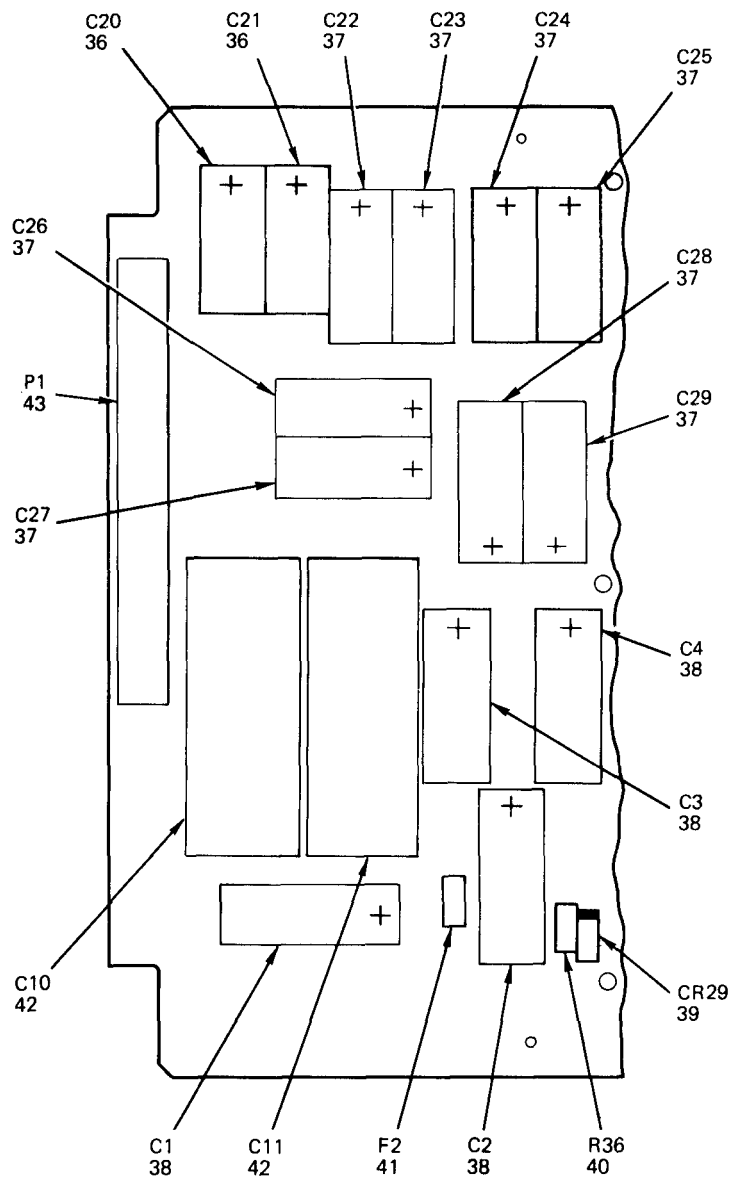

Figure 43. Circuit Card Assembly, 5V (Sheet 1 of 4)

©

ROTATED VIEW