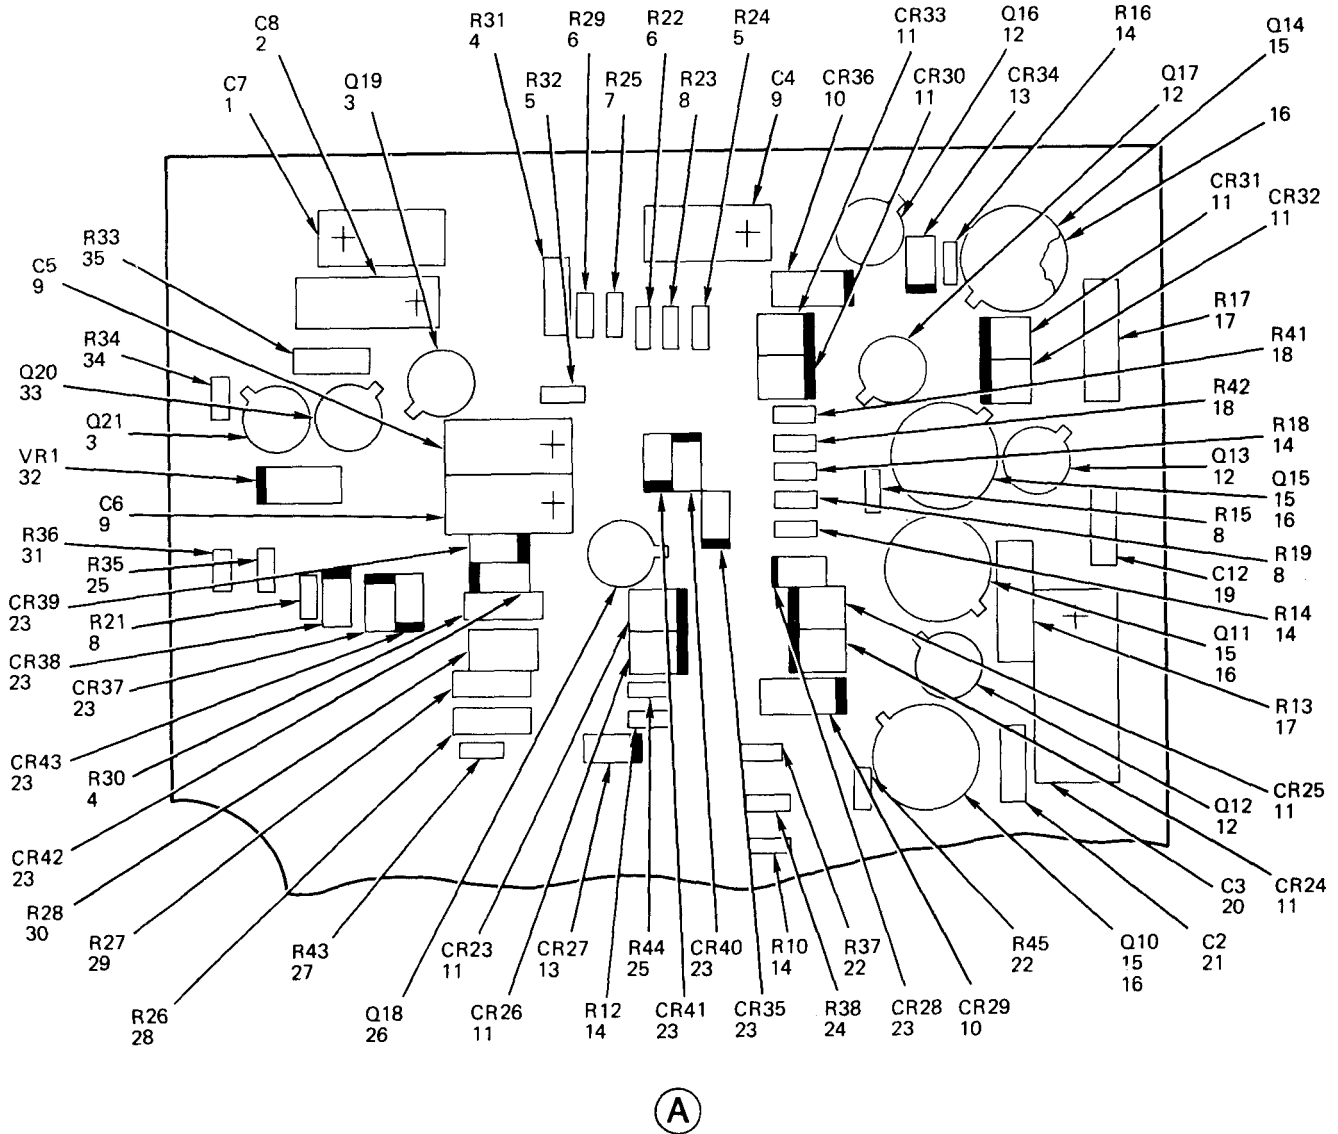

NOTE:

1. SYMBOL INDICATES CATHODE END OF DIODE
2. PREFIX REFERENCE DESIGNATIONS WITH 2PS2