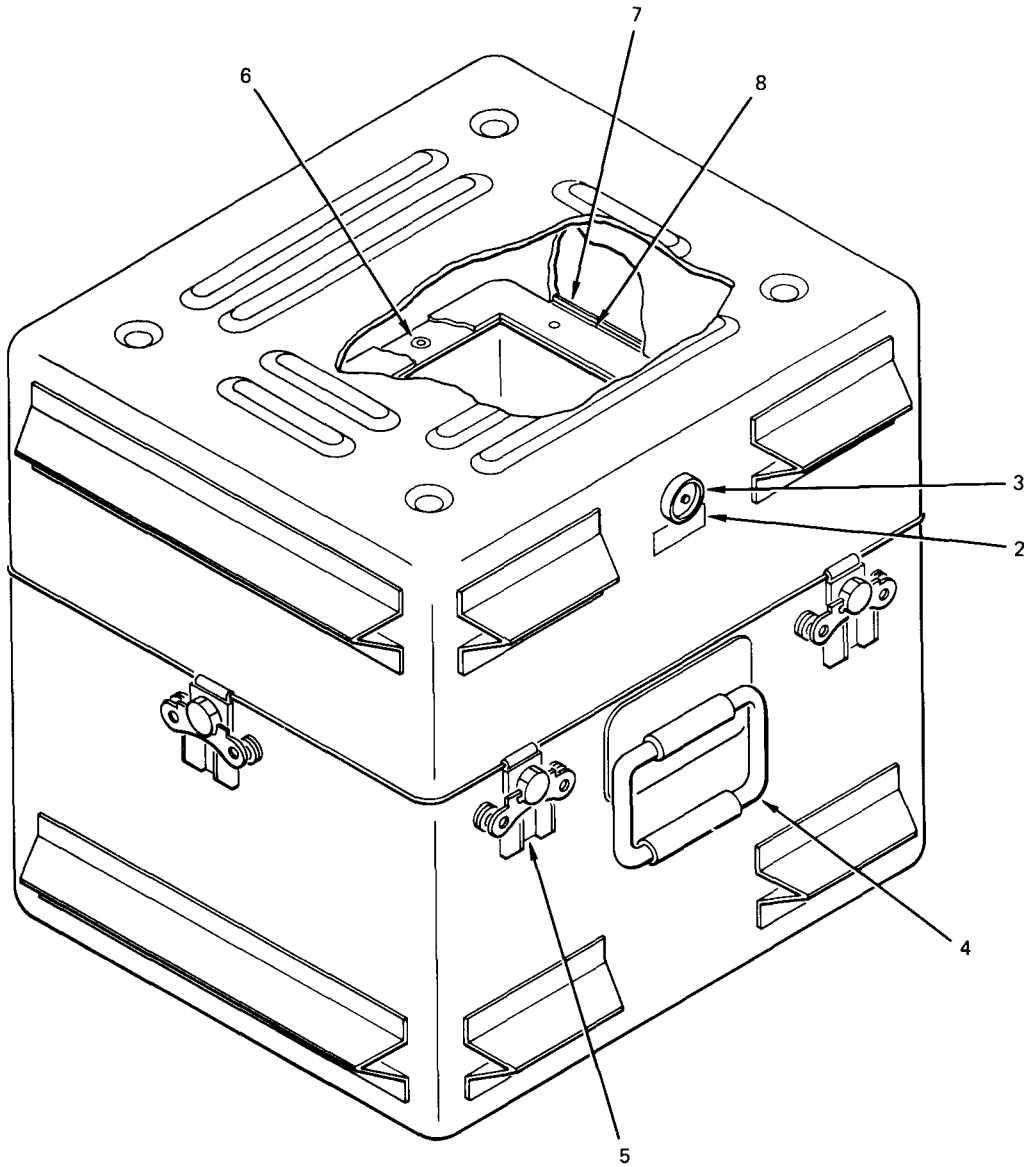

END OF FIGURE

1
2 thru 8

Figure 65. Transit Case, Computer

SECTION II					
(1)	(2)	(3)	(4)	(5)	(6)
ITEM NO	SMR CODE	CAGEC	PART NUMBER	DESCRIPTION AND USABLE ON CODES (UOC)	QTY
				TM5-6675-308-24P	
				GROUP 10 CASES	
				FIG. 65 TRANSIT CASE, COMPUTER	
1	PBFHH	06481	877491-1	CASE, COMPUTER	1
2	XAHZZ	98376	ZSP11-1108	.LABEL	1
3	PAHZZ	98376	ZSP6-037-4	.VALVE, VACUUM BREAKI	1
4	XAHZZ	98376	ZP20137-1	.HANDLE, BAIL	1
5	XAHZZ	98376	ZSP2-230-2	.LATCH	6
6	XAHZZ	08524	FFN6010-10-C	.NUT, SELF-LOCKING	10
7	PAHZZ	98376	ZP20634	.GASKET	1
8	PAFZZ	98376	ZP5056-26	.GASKET	1
				END OF FIGURE	