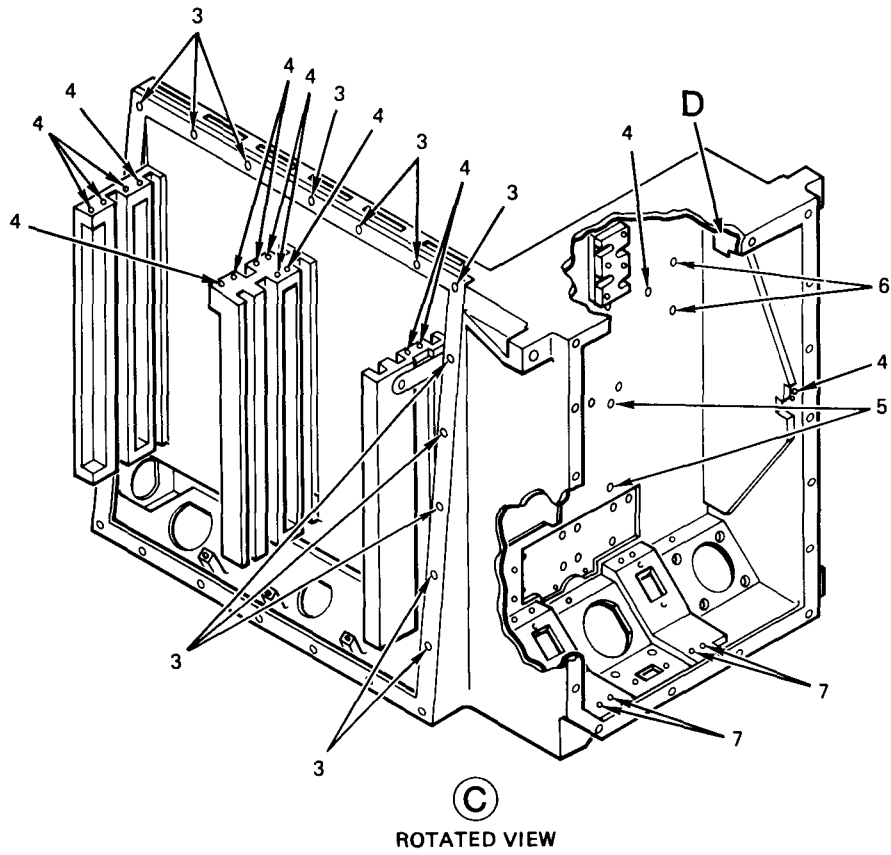

END OF FIGURE

Figure 56. Power Supply Chassis (Sheet 1 of 3)

Figure 56. Power Supply Chassis (Sheet 2 of 3)

Figure 56. Power Supply Chassis (Sheet 3 of 3)

SECTION II		TM5-6675-308-24P			
(1)	(2)	(3)	(4)	(5)	(6)
ITEM NO	SMR CODE	CAGEC	PART NUMBER	DESCRIPTION AND USABLE ON CODES (UOC)	QTY
GROUP 05 POWER SUPPLY					
FIG. 56 POWER SUPPLY CHASSIS					
1	XDDZZ	80205	NAS77-3-025PBUSHING,SLEEVE	2
2	XDDZZ	96906	MS21209C0415LINSERT,SCREW THREAD	61
3	XDDZZ	96906	MS21209C0810LINSERT,SCREW THREAD	44
4	XDDZZ	96906	MS21209F1-15LINSERT,SCREW THREAD	26
5	XDDZZ	96906	MS21209F4-10LINSERT,SCREW THREAD	6
6	XDDZZ	96906	MS21209C0615LINSERT,SCREW THREAD	6
7	XDDZZ	96906	MS21209C0410LINSERT,SCREW THREAD	4
8	XDDZZ	96906	MS21209C0215LINSERT,SCREW THREAD	2
END OF FIGURE					