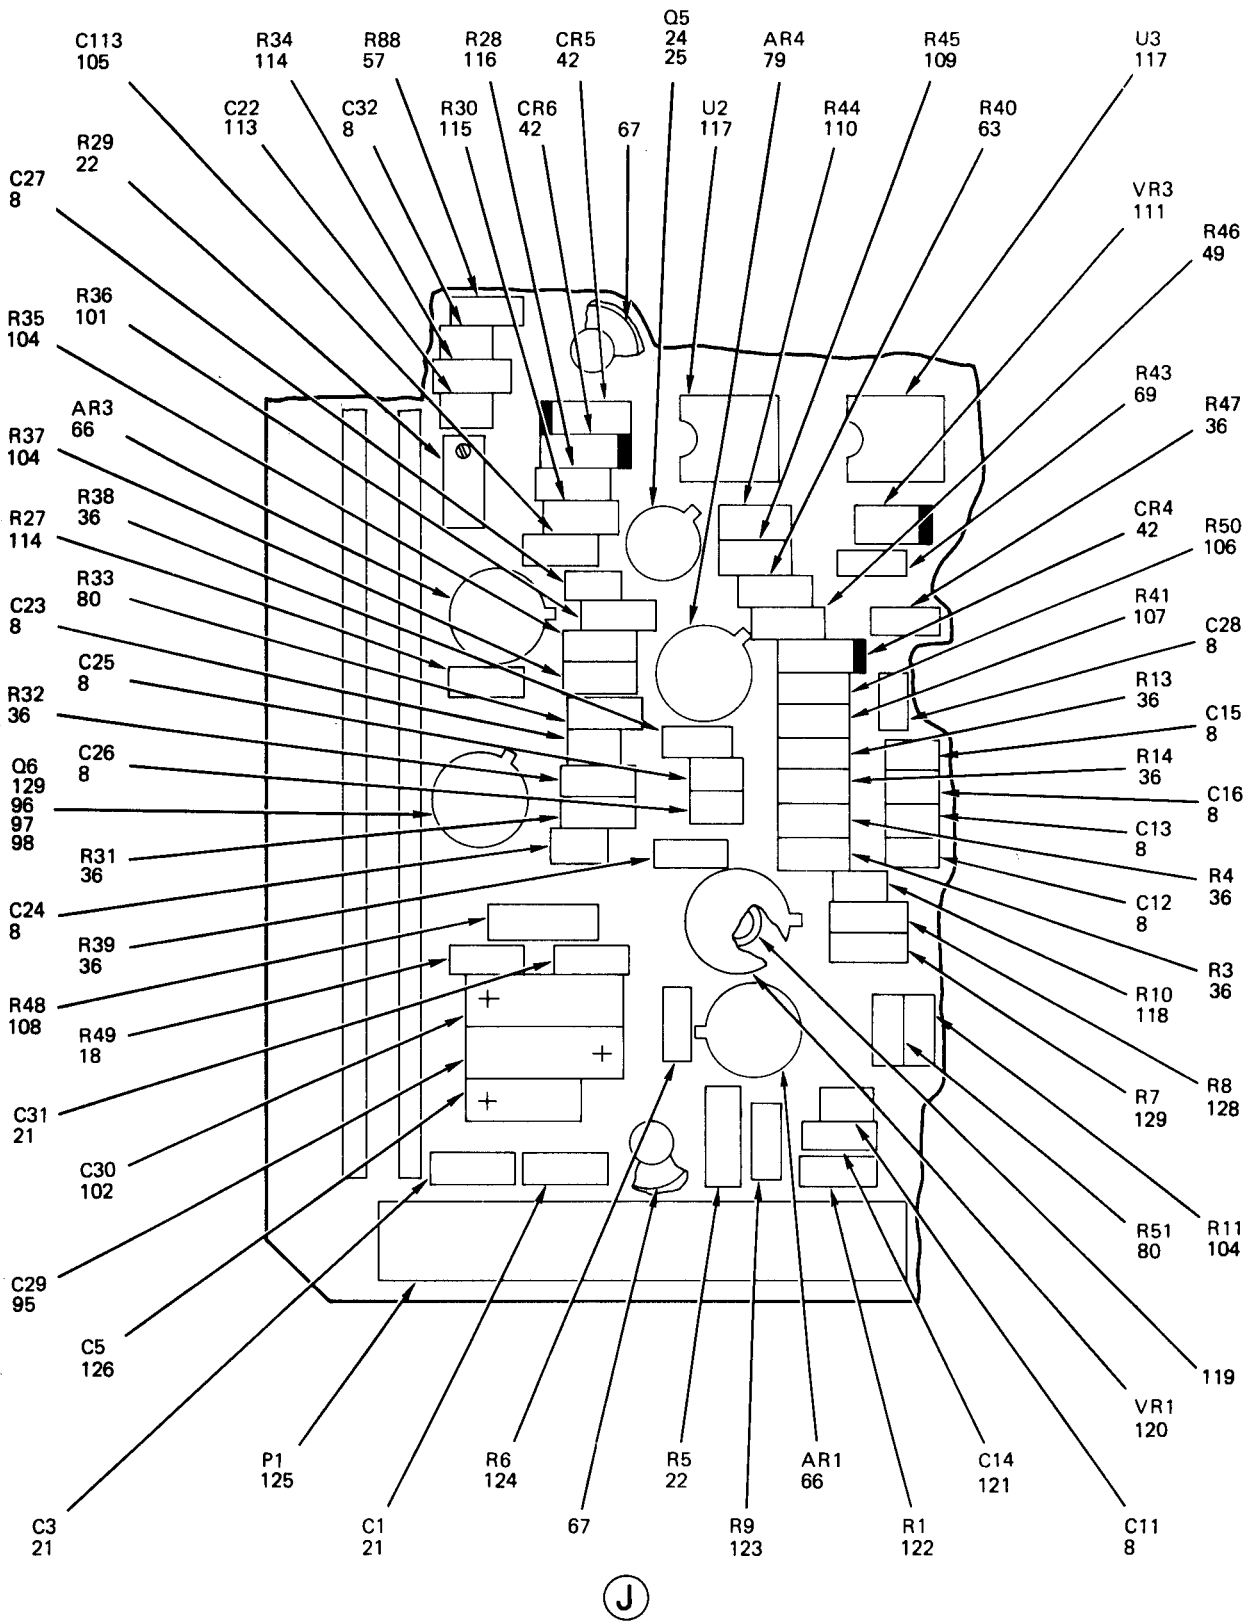

Figure 18. Circuit Card Assembly, Quantizer (Sheet 8 of 8)

SECTION II (1) ITEM NO	(2) SMR CODE	(3) CAGEC	TM5-6675-308-24P (4) PART NUMBER	(5) DESCRIPTION AND USABLE ON CODES (UOC)	(6) QTY
GROUP 03 IMU ASSEMBLY					
FIG. 18 CIRCUIT CARD ASSEMBLY, QUANTIZER					
1	XDDZZ	96906	MS51957-13	... SCREW, MACHINE	4
2	XDDZZ	86928	5710-14-5P	... WASHER, FLAT	4
3	XDDZZ	96906	MS24693C4	... SCREW, MACHINE	4
4	XDDZZ	06481	875218-1	... HOLDER, THERMISTOR	2
5	XDDZZ	06481	875219-1	... SPACER	4
6	PADZZ	06481	912095-4	... RESISTOR, FIXED, WIRE	2
7	PADZZ	81349	M39016/20-054P	... RELAY, ELECTRONMAGNET	5
8	PADZZ	81349	M39014/01-1593	... CAPACITOR, FIXED, CER	51
9	PADZZ	81349	RLR07C8200GS	... RESISTOR, FIXED, FILM	6
10	PADZZ	81349	RNC50K3481FS	... RESISTOR, FIXED, FILM	6
11	PADZZ	81349	RLR05C1002GS	... RESISTOR, FIXED, FILM	3
12	PADZZ	06481	912124-36	... RESISTOR, FIXED, FILM	2
13	PADZZ	81349	M39014/01-1360	... CAPACITOR, FIXED, CER	6
14	PADZZ	81349	RNC55H1240FS	... RESISTOR, FIXED, FILM	3
15	XDDZZ	55783	6000-06	... BUS BAR	2
16	PADZZ	81349	RNC55H84R5FS	... RESISTOR, FIXED, FILM	3
17	PADZZ	81349	RWR81S61R9FS	... RESISTOR, FIXED, WIRE	3
18	PADZZ	81349	RLR05C2201GS	... RESISTOR, FIXED, FILM	20
19	PADZZ	81349	RWR81S93R1FS	... RESISTOR, FIXED, WIRE	6
20	XDDZZ	81349	RNC90Y4K3560TM	... RESISTOR, FIXED, FILM	3
21	PADZZ	81349	M39014/02-1419	... CAPACITOR, FIXED, CER	19
22	PADZZ	81349	RJR24FW201R	... RESISTOR, VARIABLE, N	8
23	PADZZ	81349	RLR07C1002GS	... RESISTOR, FIXED, FILM	1
24	PADZA	81349	JANTX2N2222A	... TRANSISTOR	2
25	XDDZZ	81349	M38527/03-002D	... MOUNTING PAD, CMPNT	43
26	PADZZ	81349	JANTXV2N2907A	... TRANSISTOR	11
27	XDDZZ	06481	970518-2051	... MICROCIRCUIT	3
28	XDDZZ	21109	AT-48-015-2/S	... INSULATOR, DISK	3
29	PADZZ	81349	RNC60H1964FS	... RESISTOR, FIXED, FILM	2
30	PADZZ	81349	RNC90Y887R00BR	... RESISTOR, FIXED, FILM	4
31	PADZZ	81349	RNC90Y73R200BR	... RESISTOR, FIXED, FILM	4
32	PADZZ	81349	RNC90Y150R00BR	... RESISTOR, FIXED, FILM	4
33	PADZZ	81349	RNC90Y634R00BR	... RESISTOR, FIXED, FILM	4
34	PADZZ	81349	RJR4FW500P	... RESISTOR, VARIABLE, N	6
35	PADZZ	81349	RLR05C1003GS	... RESISTOR, FIXED, FILM	3
36	PADZZ	81349	RLR05C10R0FS	... RESISTOR, FIXED, FILM	28
37	PADZZ	81349	M83421/01-1349S	... CAPACITOR, FIXED, MET	2
38	PADZZ	81349	RNC50K2740FS	... RESISTOR, FIXED, FILM	6
39	PADZZ	81349	RLR05C3302GS	... RESISTOR, FIXED, FILM	6
40	PADZZ	81349	RNC90Y845R00BR	... RESISTOR, FIXED, FILM	4
41	PADZZ	81349	RLR07C2701GS	... RESISTOR, FIXED, FILM	6
42	PADZZ	81349	JANTX1N4150-1	... SEMICONDUCTOR DEVICE	1
43	PADZZ	81349	RLR20C3900GR	... RESISTOR, FIXED, FILM	6
44	PADZZ	81349	JANTX2N3013	... TRANSISTOR	6
45	PADZZ	81349	RNC55K48R7FS	... RESISTOR, FIXED, FILM	6
46	PADZZ	81349	RNC50K5111FS	... RESISTOR, FIXED, FILM	6
47	PADZZ	81349	M38510/07003BDA	... MICROCIRCUIT, DIGITA	1