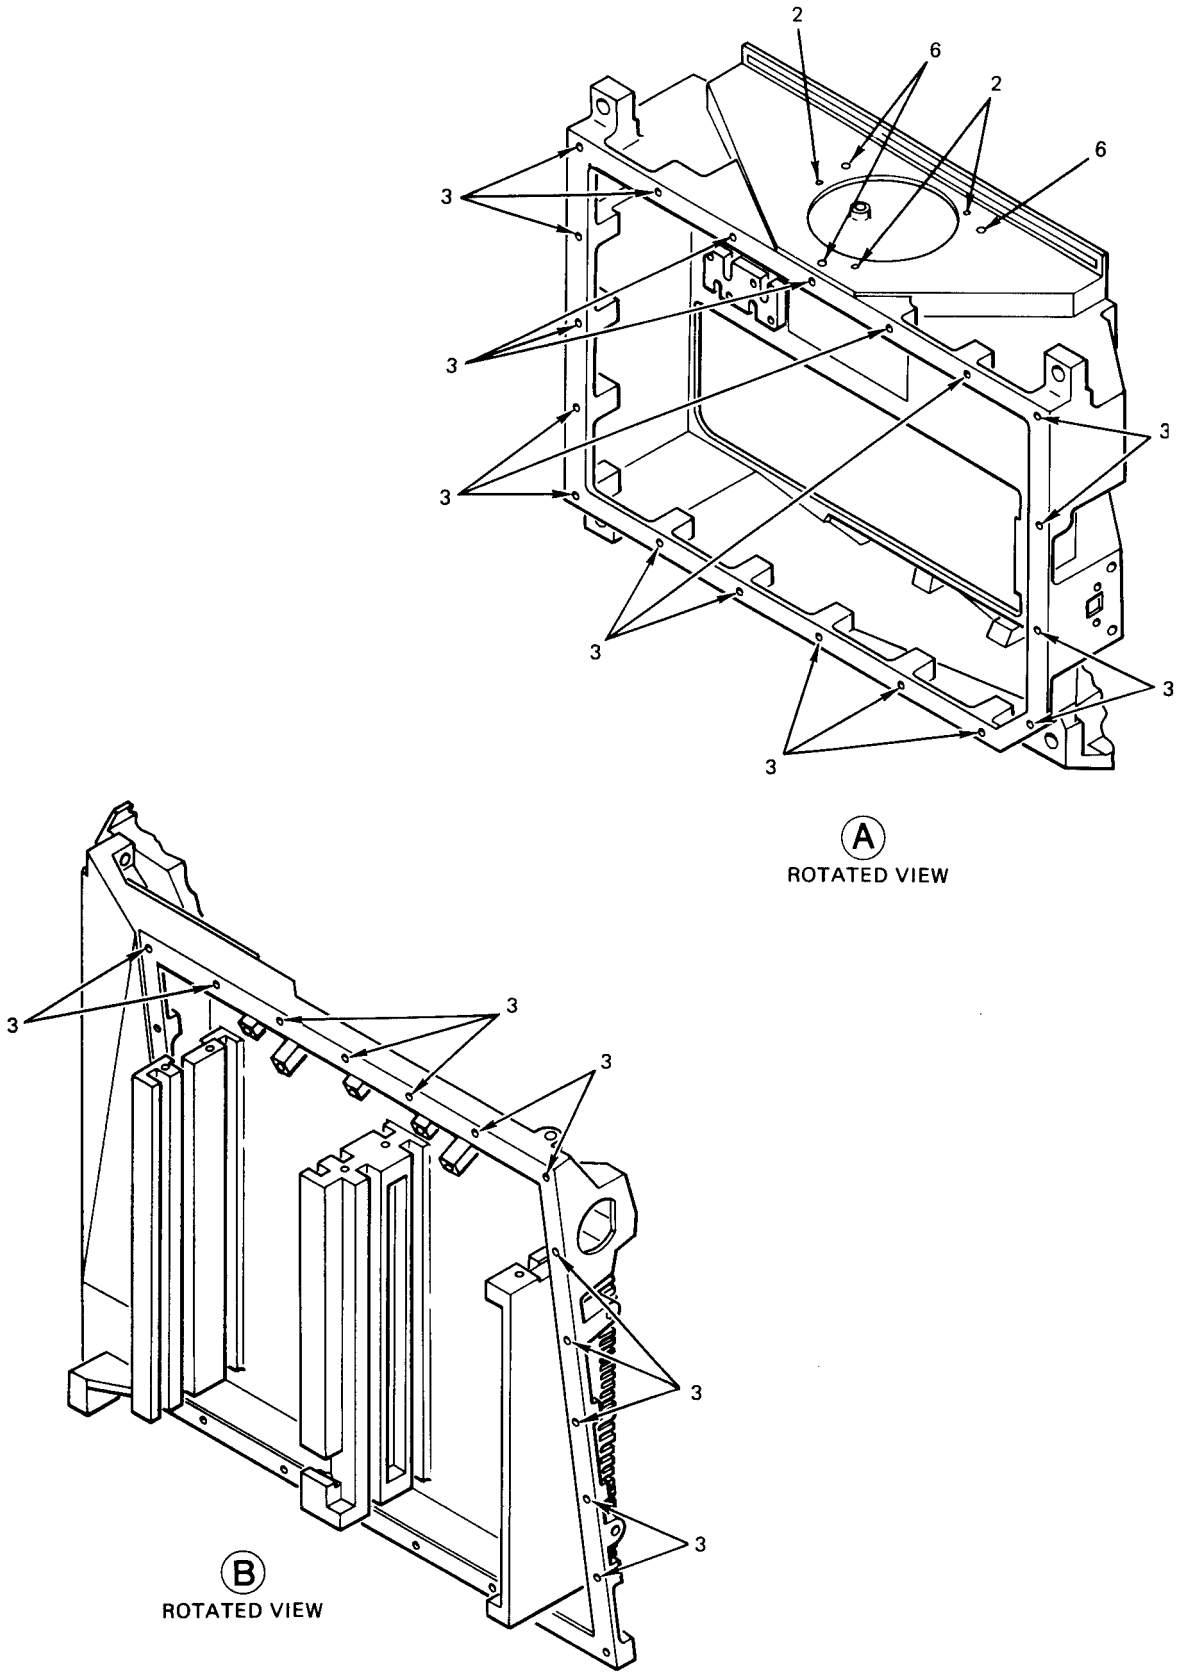

END OF FIGURE

Figure 56. Power Supply Chassis (Sheet 1 of 3)

Figure 56. Power Supply Chassis (Sheet 2 of 3)

Figure 56. Power Supply Chassis (Sheet 3 of 3)

SECTION II		TM5-6675-308-24P			
(1)	(2)	(3)	(4)	(5)	(6)
ITEM NO	SMR CODE	CAGEC	PART NUMBER	DESCRIPTION AND USABLE ON CODES (UOC)	QTY
GROUP 05 POWER SUPPLY					
FIG. 56 POWER SUPPLY CHASSIS					
1	XDDZZ	80205	NAS77-3-025PBUSHING,SLEEVE	2
2	XDDZZ	96906	MS21209C0415LINSERT,SCREW THREAD	61
3	XDDZZ	96906	MS21209C0810LINSERT,SCREW THREAD	44
4	XDDZZ	96906	MS21209F1-15LINSERT,SCREW THREAD	26
5	XDDZZ	96906	MS21209F4-10LINSERT,SCREW THREAD	6
6	XDDZZ	96906	MS21209C0615LINSERT,SCREW THREAD	6
7	XDDZZ	96906	MS21209C0410LINSERT,SCREW THREAD	4
8	XDDZZ	96906	MS21209C0215LINSERT,SCREW THREAD	2
END OF FIGURE					