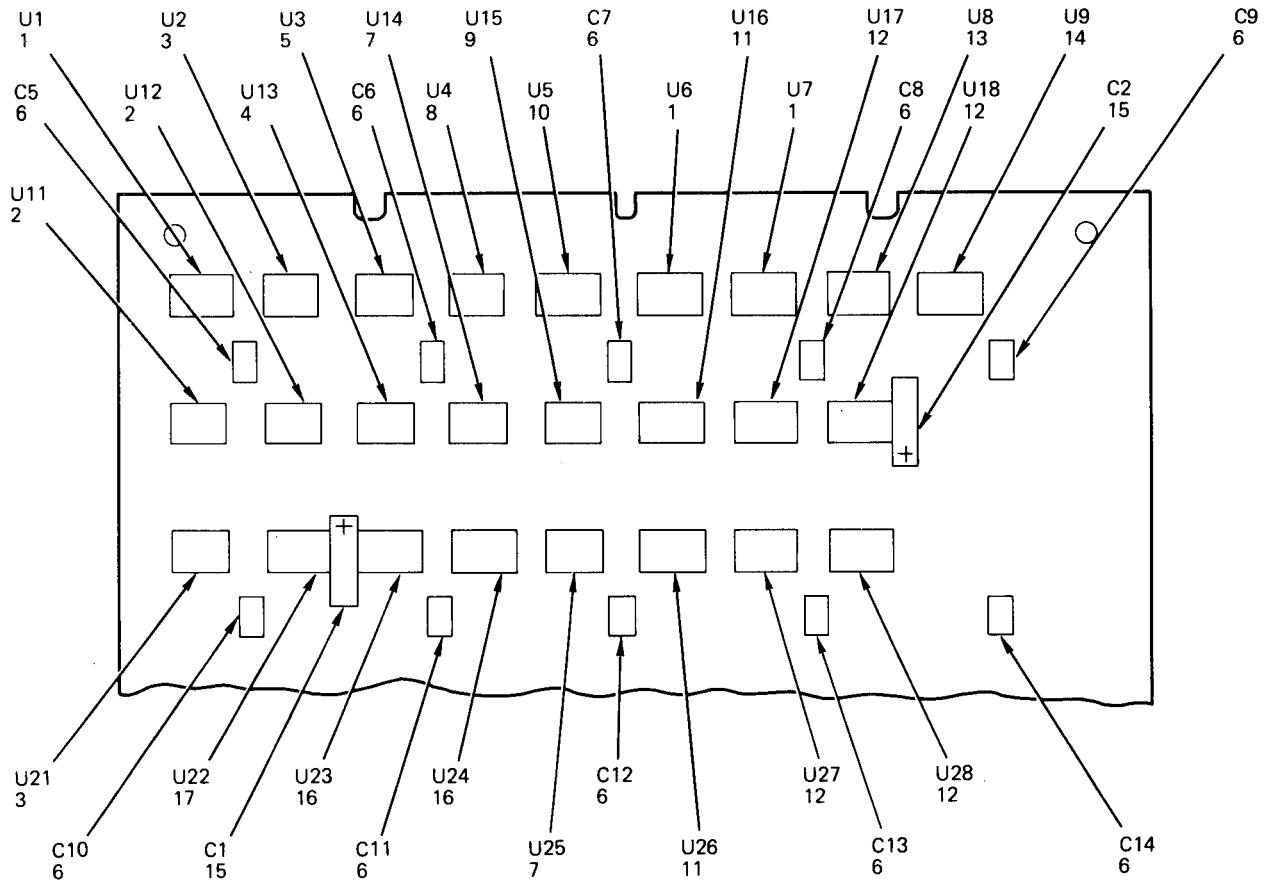

(A)

NOTE:
PREFIX REFERENCE DESIGNATIONS WITH 1A8