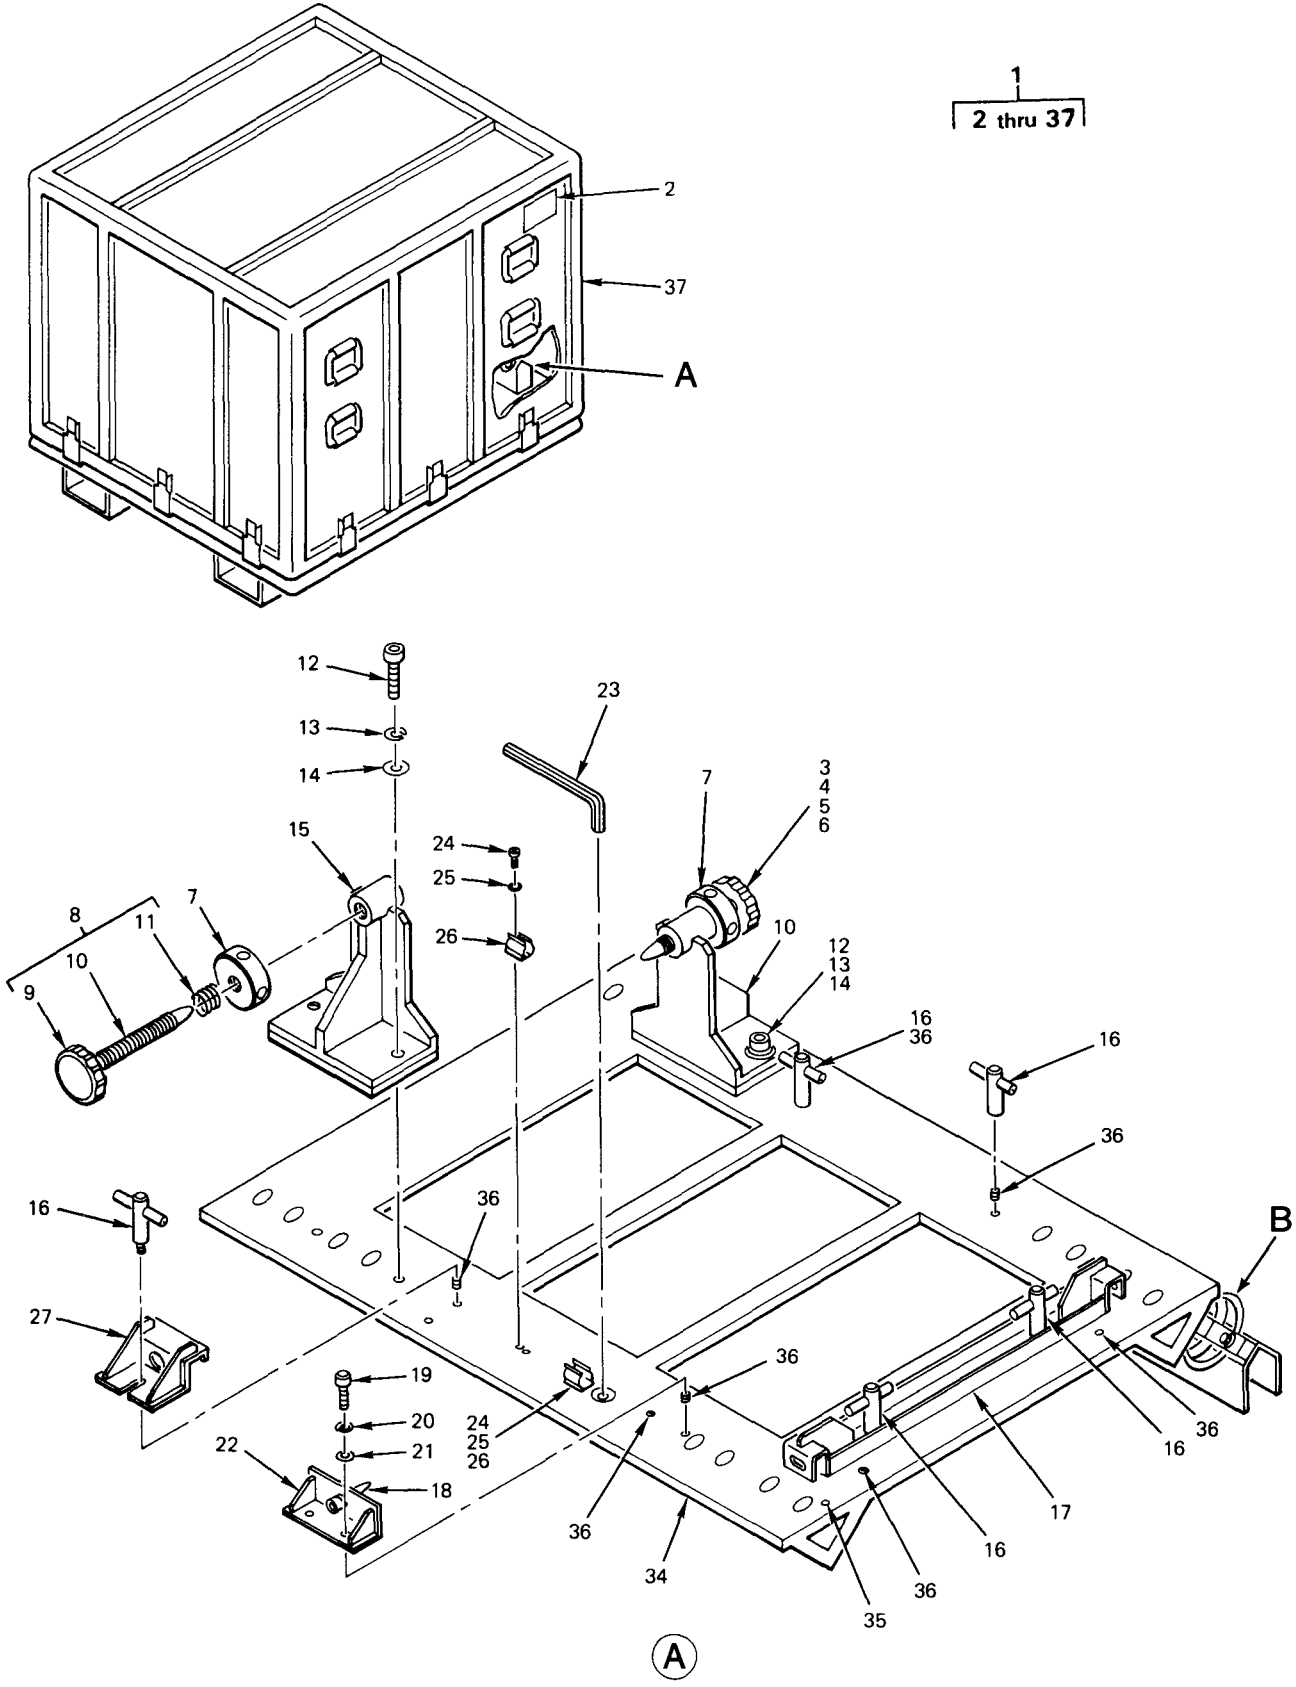

END OF FIGURE

Figure 63. Transit Case, Electrical Standardized Equipment (Sheet 1 of 2)

Figure 63. Transit Case, Electrical Standardized Equipment (Sheet 2 of 2)

SECTION II (1)	ITEM (2)	(3)	TM5-6675-308-24P (4)	(5)	(6)
NO	SMR CODE	CAGEC	PART NUMBER	DESCRIPTION AND USABLE ON CODES (UOC)	QTY
GROUP 10 CASES					
FIG. 63 TRANSIT CASE, ELECTRICAL STANDARDIZED EQUIPMENT					
1	XDOFF	06481	877405-3	CASE, TRANSIT	1
2	XDFZZ	06481	877402-19	. PLATE, IDENT	1
3	XDFZZ	06481	877405-102	. PIN ASSY	1
4	XDFZZ	80205	NAS1553B5D8TP	.. KNOB	1
5	XDFZZ	06481	875744-2	.. PIN	1
6	XDFZZ	96906	MS51923-599	.. PIN, SPRING	1
7	XAFZZ	06481	875746-99	.. BRACKET	1
8	XDFZZ	06481	877405-101	. PIN ASSY	1
9	XDFZZ	80205	NAS1553B5D8TP	.. KNOB	1
10	XDFZZ	06481	875744-1	.. PIN	1
11	XDFZZ	96906	MS51923-599	.. PIN, SPRING	1
12	XDFZZ	96906	MS16998-109	. SCREW, CAP, SCH	4
13	XDFZZ	96906	MS35338-145	. WASHER, LOCK	4
14	XDFZZ	96906	MS15795-820	. WASHER, FLAT	4
15	XDFZZ	06481	875743-2	. HOUSING, PIN	2
16	XDFZZ	06481	875556-2	. HANDLE, TEE BOLT	5
17	XDFZZ	06481	875746-1	. BRACKET, CLAMPING	1
18	XDFZZ	29372	CA4460-6	. PIN, ECCENTRIC	1
19	XDFZZ	96906	MS16996-32	. SCREW, CAP, SCH	2
20	XDFZZ	96906	MS35338-140	. WASHER, LOCK	2
21	XDFZZ	96906	MS15795-812	. WASHER, FLAT	2
22	XDFZZ	06481	875745-1	. BRACKET, ALIGNMENT	1
23	XDFZZ	81348	GGG-K-275TY1CL1S IZE1/2IN	. KEY, SOCKET	1
24	XDFZZ	96906	MS51957-13	. SCREW, MACHINE	4
25	XDFZZ	96906	MS15795-804	. WASHER, FLAT	4
26	XDFZZ	81349	M24066/2-125	. CLIP, MOUNTING	2
27	XDFZZ	06481	875522-4	. BRACKET, CLAMPING	1
28	XDFZZ	96906	MS16996-26	. SCREW, CAP, SCH	16
29	XDFZZ	96906	MS35338-139	. WASHER, LOCK	16
30	XDFZZ	96906	MS15795-810	. WASHER, FLAT	16
31	XDFZZ	96906	MS35308-311	. SCREW, MACHINE	16
32	XDFZZ	80205	NAS620C416L	. WASHER, FLAT	16
33	XDFZZ	88379	CB1380-30I	. MOUNT, SHOCK	4
34	XDFZZ	06481	875741-1	. BASE, PALLET MTG	1
35	XDFZZ	96906	MS21209C0415	.. INSERT, SCREW THREAD	4
36	XDFZZ	96906	MS21209F5-15L	.. INSERT, SCREW THREAD	7
37	XDFZZ	98376	R41363-5	. CASE, TRANSIT SEE FIG 69 FOR BREAKDOWN	1