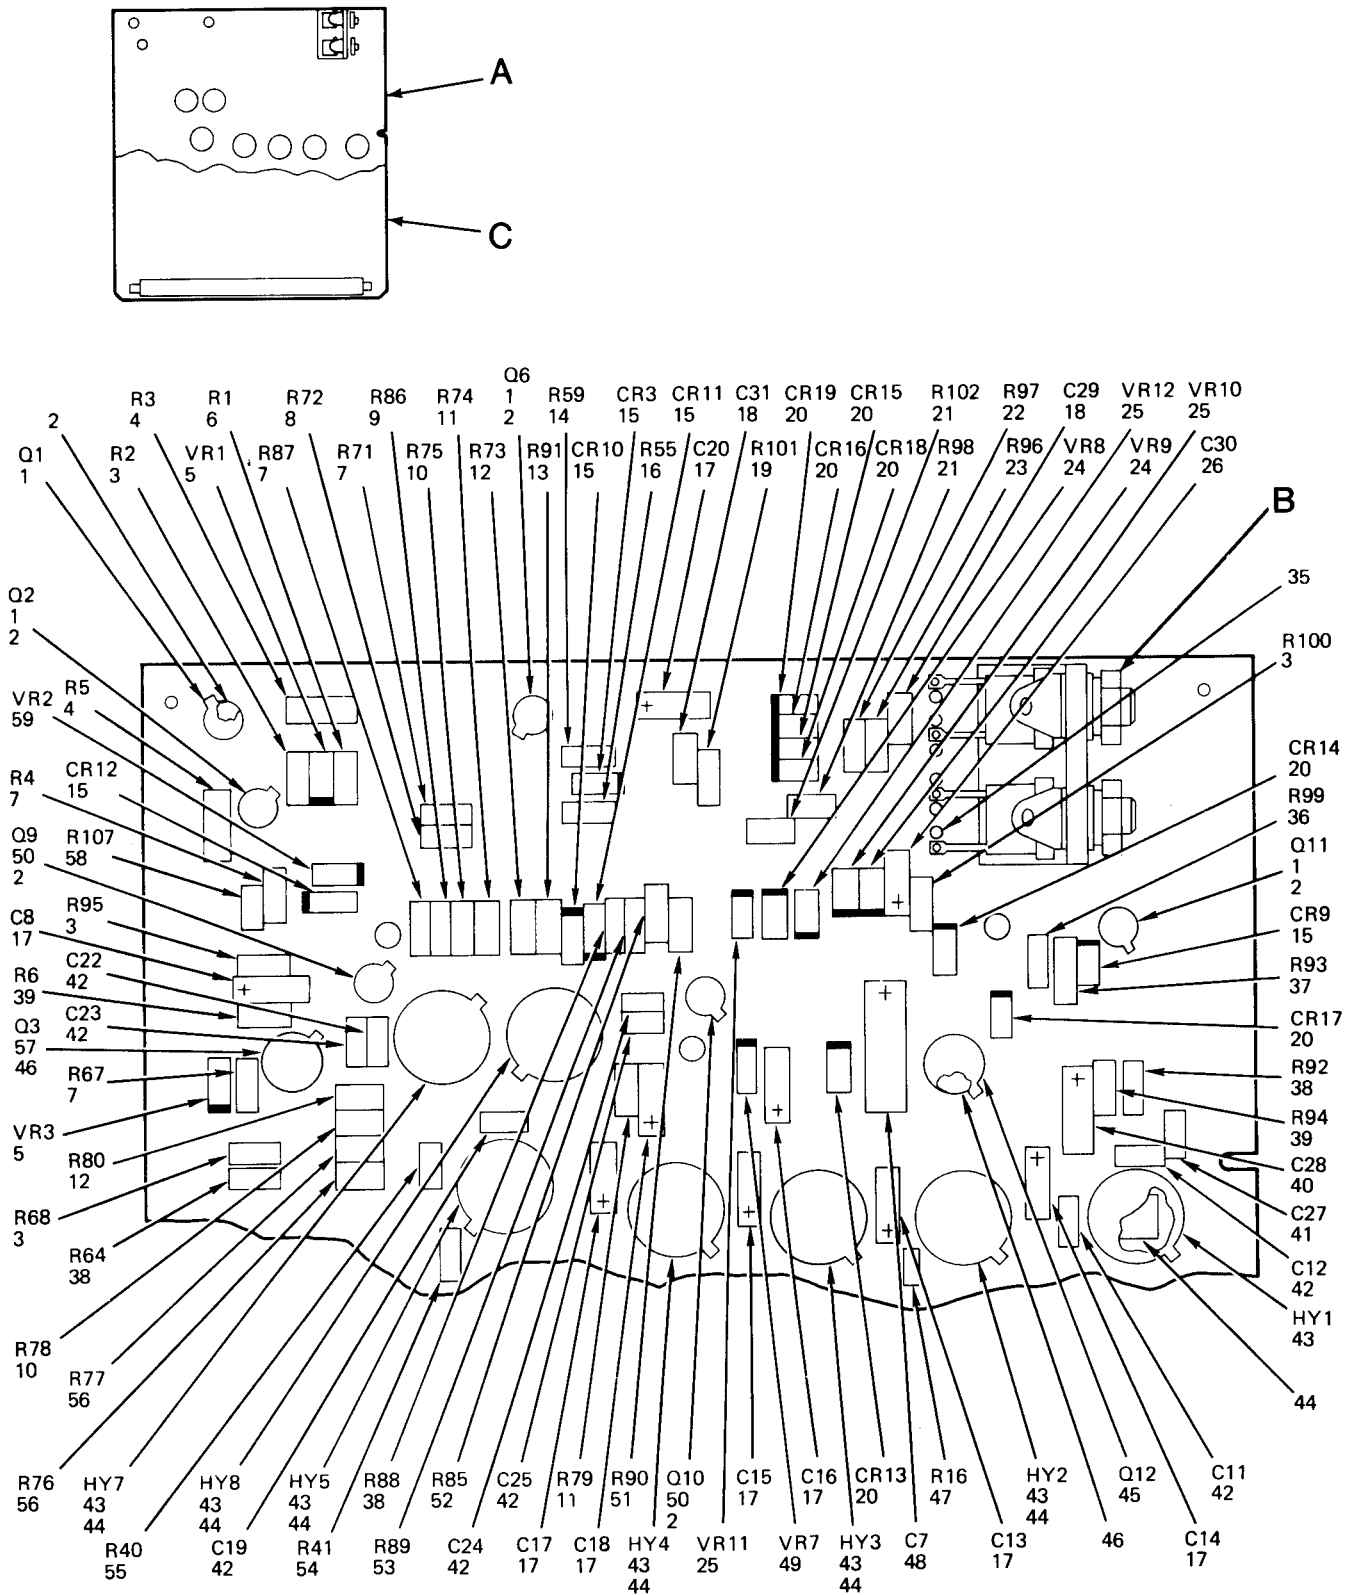

NOTE:

1. PREFIX REFERENCE DESIGNATIONS WITH 2A3
2. SYMBOL INDICATES CATHODE END OF DIODE

(A)