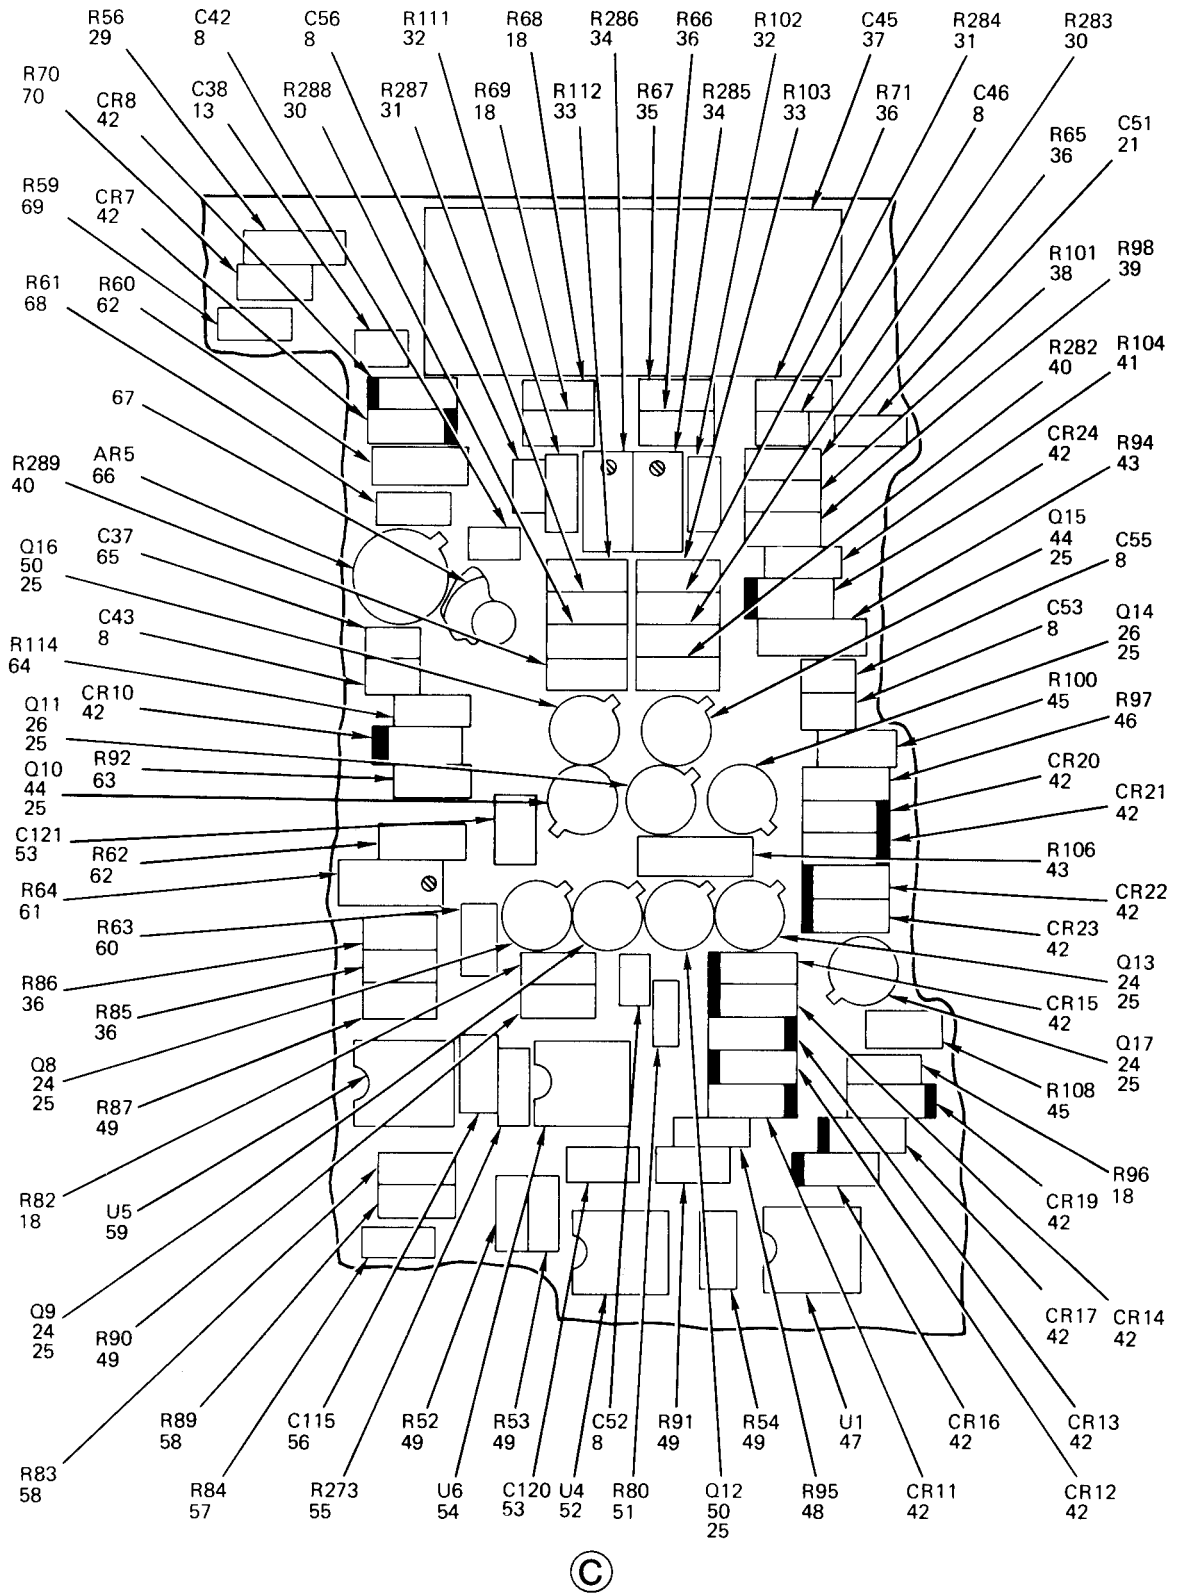

Figure 18. Circuit Card Assembly, Quantizer (Sheet 2 of 8)

Figure 18. Circuit Card Assembly, Quantizer (Sheet 3 of 8)