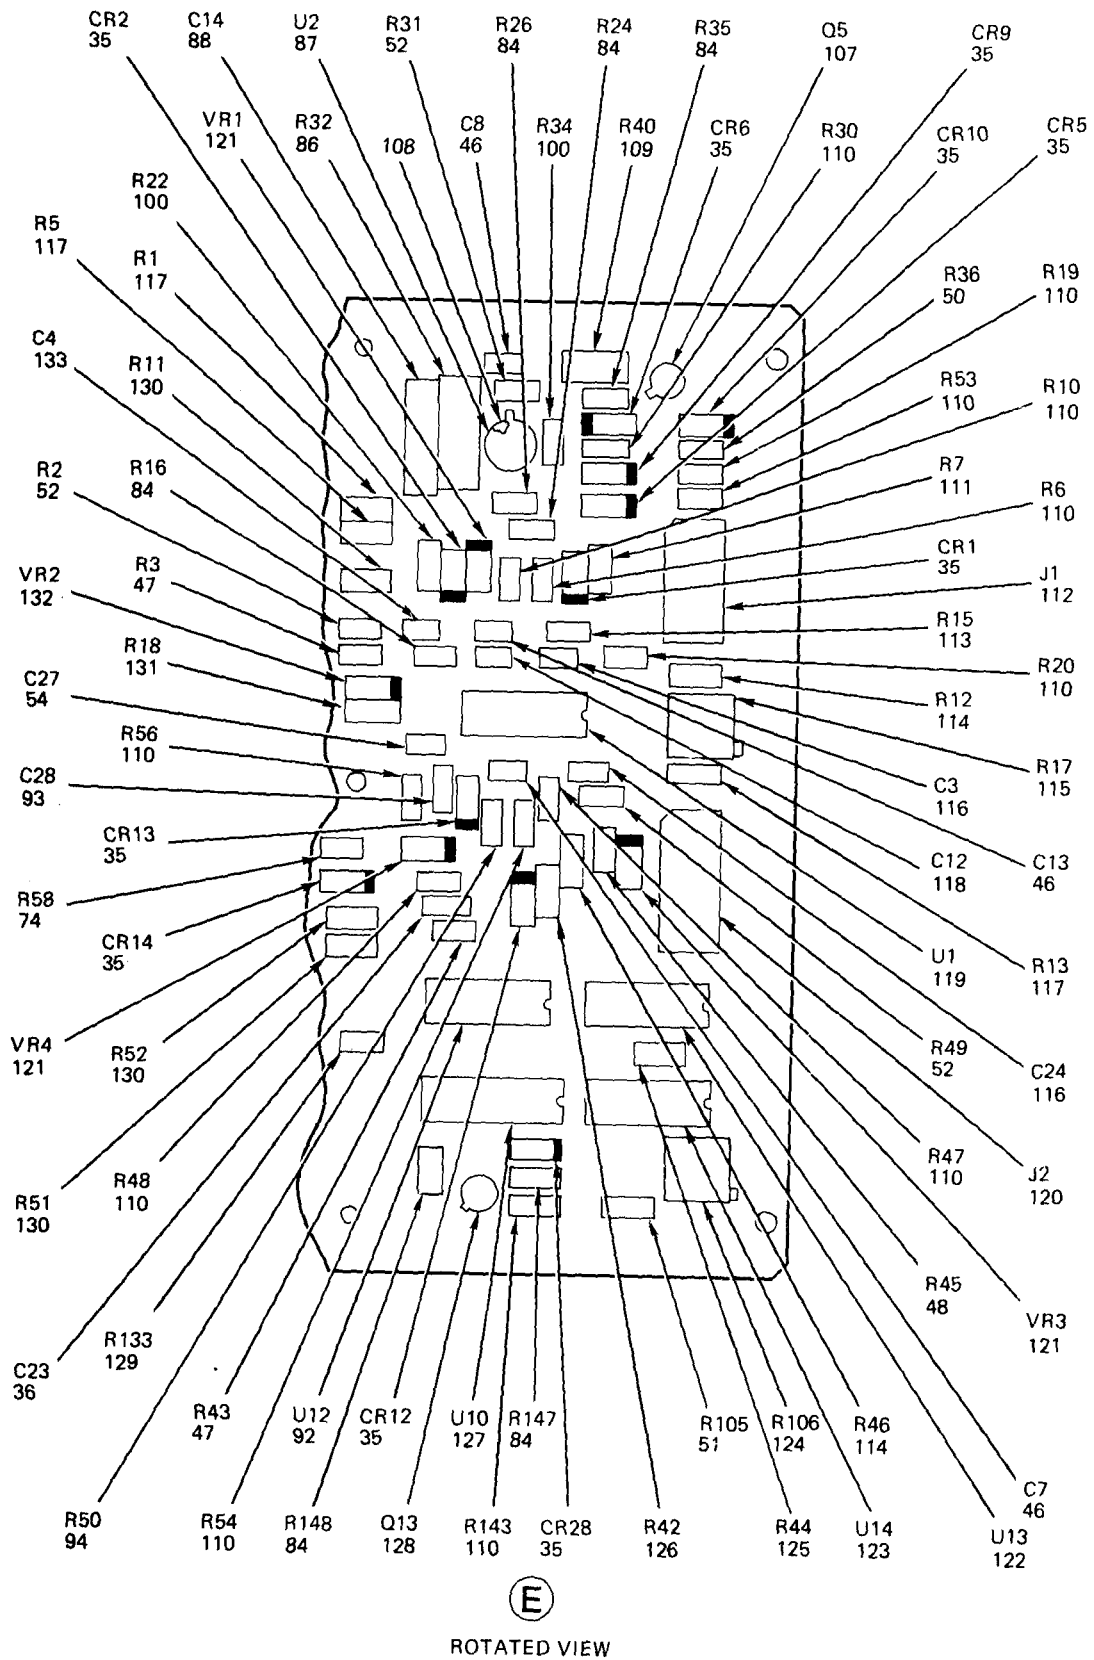

Figure 42. Circuit Card Assembly, 15V (Sheet 3 of 4)

Figure 42. Circuit Card Assembly, 15V (Sheet 4 of 4)

SECTION II (1) ITEM NO	(2) SMR CODE	(3) CAGEC	TM5-6675-308-24P (4) PART NUMBER	(5) DESCRIPTION AND USABLE ON CODES (UOC)	(6) QTY
GROUP 04 COMPUTER ASSEMBLY					
FIG. 42 CIRCUIT CARD ASSEMBLY, 15V					
1	XDDZZ	96906	MS20426AD2-3	....RIVET,SOLID	4
2	XDDZZ	52094	225-2479-4.80	....WEDGE-LOCK	2
3	XDDZZ	96906	MS24693C3	....SCREW,MACHINE	3
4	XDDZZ	06481	880769-2	....WASHER,RECESSED	3
5	XDDZZ	06540	2202-N141	....INSULATOR,WASHER	3
6	XDDZZ	96906	MS25082C4	....NUT,PLAIN,HEXAGON	2
7	XDDZZ	81349	M12133/2-255	....WASHER,SPRING TNSN	2
8	XDDZZ	80205	NAS620C416L	....WASHER,FLAT	2
9	XDDZZ	86928	950501-84	....WASHER,SHOULDERED	2
10	XDDZZ	55285	3223-07FR-25	....PAD,THERMAL	2
11	XDDZZ	79963	557(.257)	....TERMINAL,LUG	2
12	PADZZ	81349	JANTX2N682	....SEMICONDUCTOR DEVIC	2
13	XDDZZ	06481	880784-5	....SUPPORT	1
14	XDDZZ	06481	880792-4	....INSULATOR	1
15	XDDZZ	96906	MS24693C25	....SCREW,MACHINE	2
16	XDDZZ	06481	880769-1	....WASHER,RECESSED	2
17	XDDZZ	81349	M38527/08-075P	....MOUNTING PAD,COMPNT	4
18	XDDZZ	06481	905956-1	....INDUCTOR	2
19	XDDZZ	06481	880673-1	....SCREW,SHOULDER	3
20	XDDZZ	86928	5710-51-10P	....WASHER,FLAT	3
21	PADZZ	81349	M12133/2-200	....WASHER,SPRING TNSN	8
22	XDDZZ	96906	MS25082C3	....NUT,PLAIN,HEXAGON	2
23	XDDZZ	80205	NAS620C10L	....WASHER,FLAT	2
24	XDDZZ	86928	950501-90	....WASHER,SHOULDERED	2
25	XDDZZ	55285	3223-07FR-22	....PAD,THERMAL	4
26	XDDZZ	86928	A373-126-4	....TERMINAL,LUG	2
27	PADZZ	14099	SA6692	....SEMICONDUCTOR DEVIC	2
28	PADZA	06481	932078-2	....TRANSISTOR	2
29	XDDZZ	06481	880783-2	....BRACKET	1
30	XADZZ	29372	CA29020-5-16-14S	....SCREW,CAPTIVE	3
31	XADZZ	96906	MS21209C0415L	....INSERT,SCREW THREAD	3
32	PADZZ	81349	RWR81S51R1FS	....RESISTOR,FIXED,WIRE	1
33	PADZZ	81349	JANTXV1N4970	....SEMICONDUCTOR DEVIC	1
34	PADZZ	81349	M39014/22-1156	....CAPACITOR,FIXED,CER	2
35	PADZZ	81349	JANTX1N4148-1	....SEMICONDUCTOR DEVIC	22
36	PADZZ	81349	M39014/22-1132	....CAPACITOR,FIXED,CER	2
37	PADZZ	81349	M38510/10702BXC	....MICROCIRCUIT,LINEAR	1
38	XDDZZ	18565	69-13-8187-1671	....PAD,THERMAL	6
39	PADZZ	81349	M39014/22-1094	....CAPACITOR,FIXED,CER	2
40	PADZZ	81349	M39003/01-2991	....CAPACITOR,FIXED,ELE	1
41	PADZZ	81349	JANTX1N4954	....SEMICONDUCTOR DEVIC	1
42	PADZZ	81349	M83421/01-2359S	....CAPACITOR,FIXED,MET	2
43	PADZZ	81349	M39003/01-8121	....CAPACITOR,FIXED,ELE	3
44	PADZZ	81349	M39006/22-0580	....CAPACITOR,FIXED,ELE	2
45	PADZZ	81349	RWR81SR121FS	....RESISTOR,FIXED,WIRE	3
46	PADZZ	81349	M39014/22-1076	....CAPACITOR,FIXED,CER	10
47	PADZZ	81349	RLR05C1000GS	....RESISTOR,FIXED,FILM	4
48	PADZZ	81349	RLR05C3901GS	....RESISTOR,FIXED,FILM	15