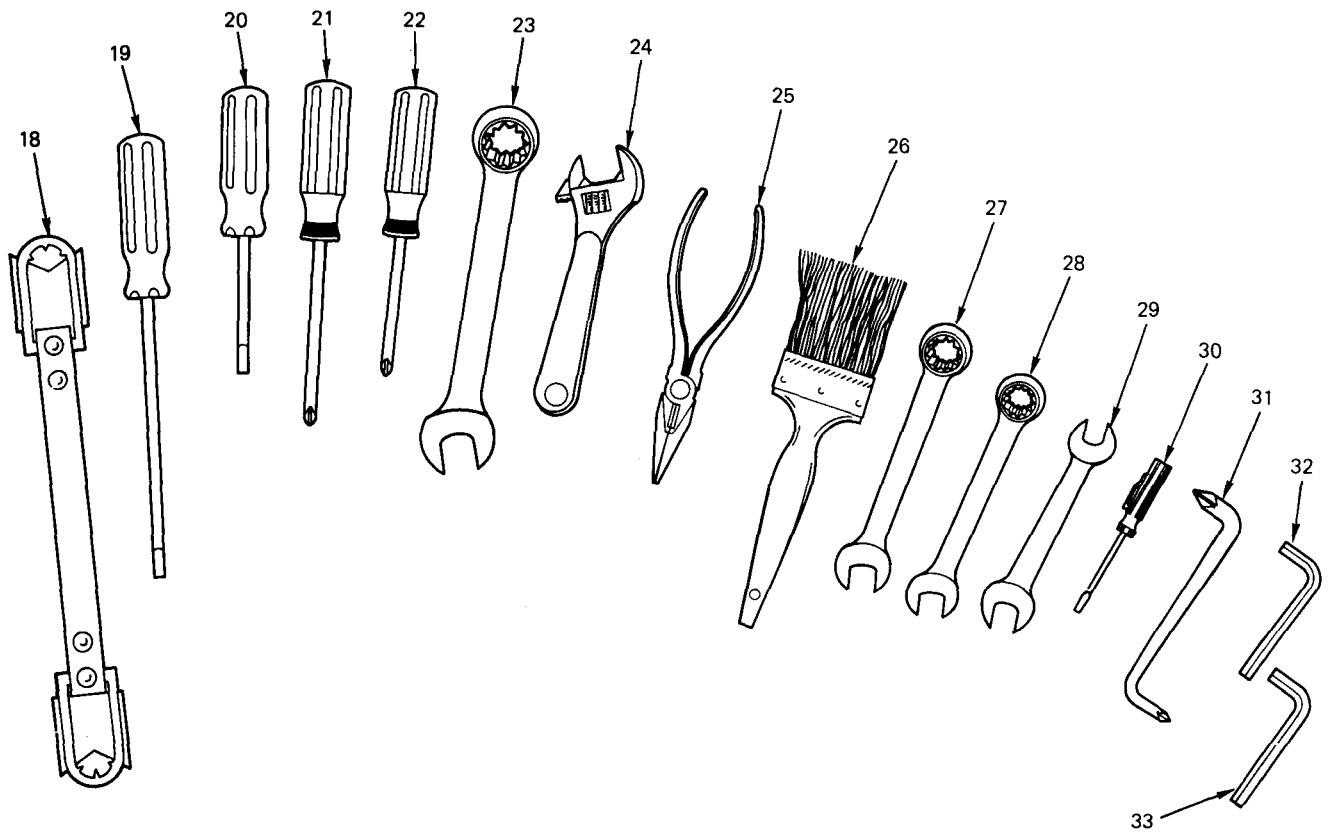

Figure 60. Battery Box (Sheet 2 of 5)

©