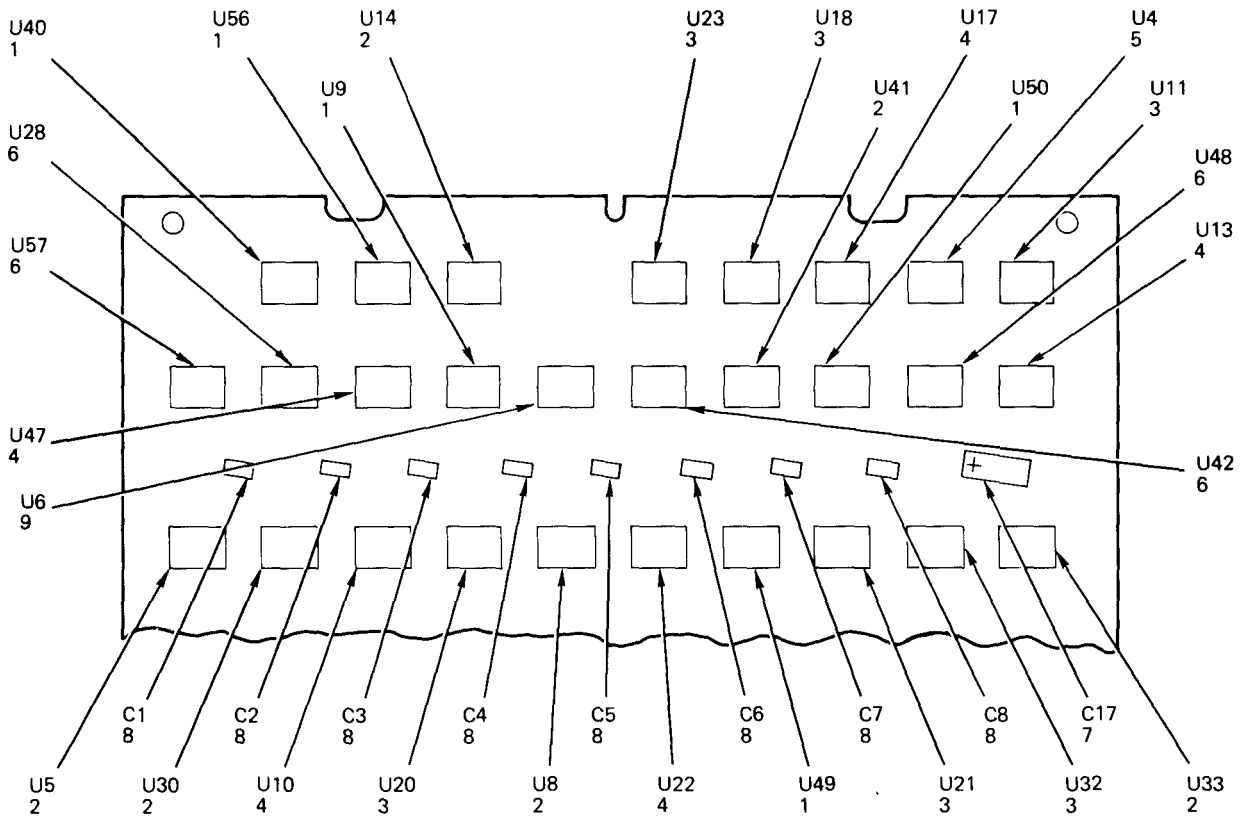

(A)

NOTE:

PREFIX REFERENCE DESIGNATIONS WITH 1A3