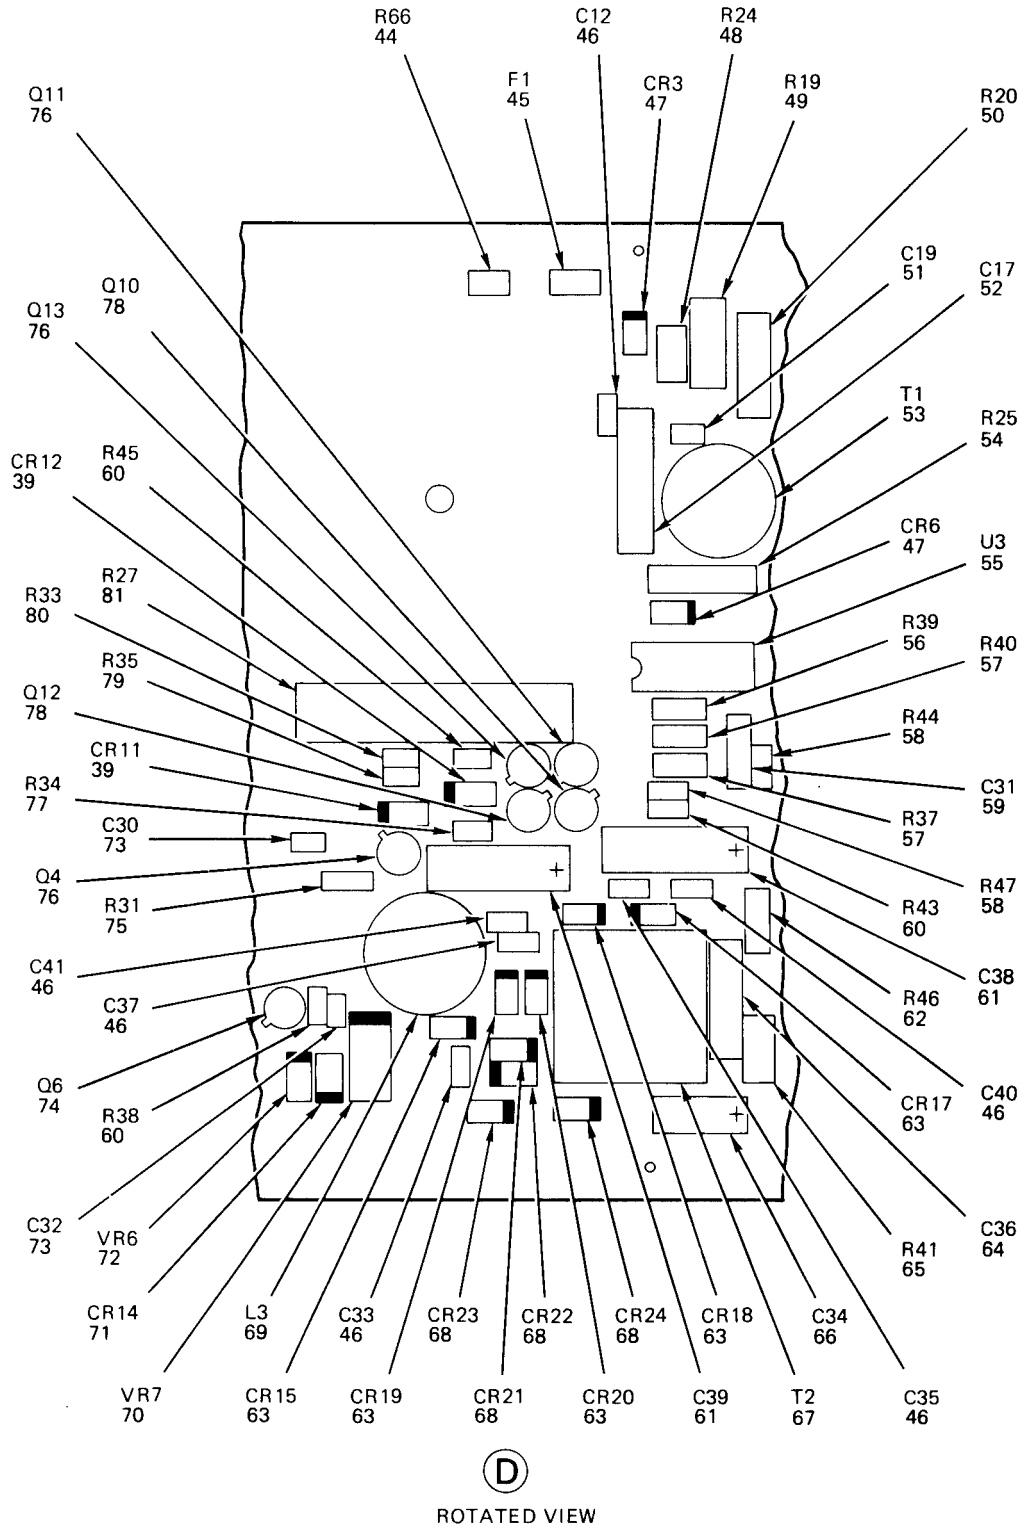

Figure 43. Circuit Card Assembly, 5V (Sheet 2 of 4)