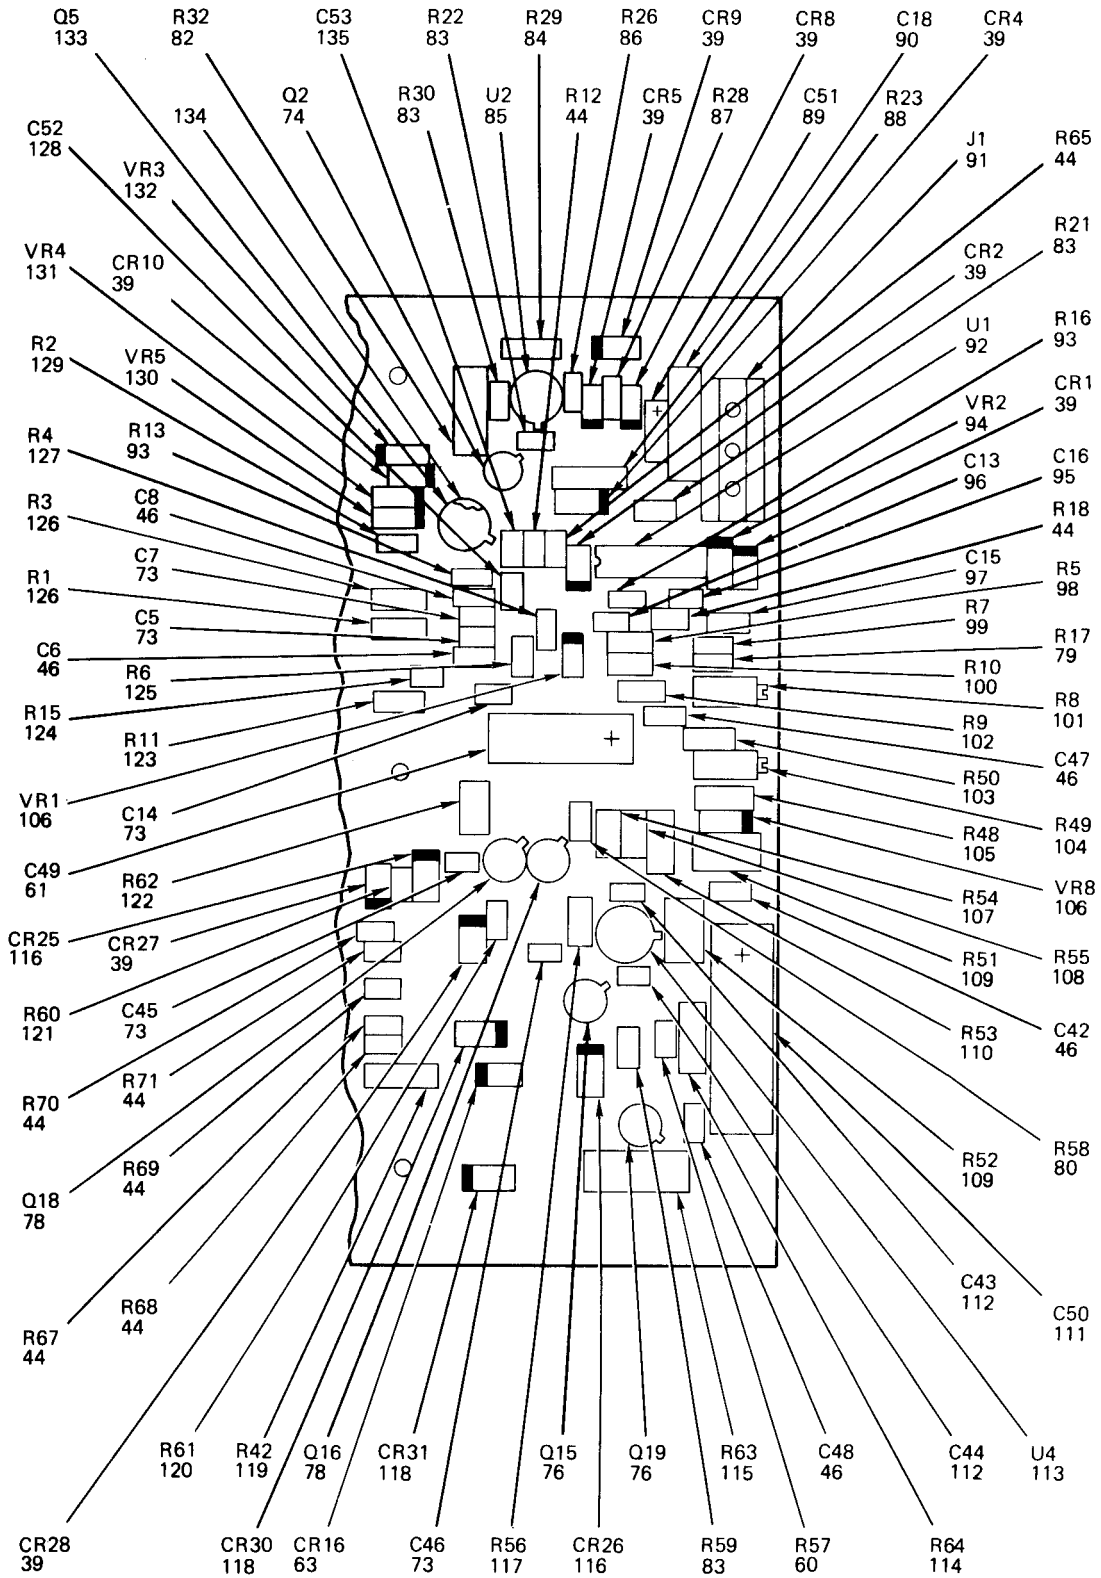

Figure 43. Circuit Card Assembly, 5V (Sheet 3 of 4)

E

ROTATED VIEW

Figure 43. Circuit Card Assembly, 5V (Sheet 4 of 4)

SECTION II (1) ITEM NO	(2) SMR CODE	(3) CAGEC	TM5-6675-308-24P (4) PART NUMBER	(5) DESCRIPTION AND USABLE ON CODES (UOC)	(6) QTY
GROUP 04 COMPUTER ASSEMBLY					
FIG. 43 CIRCUIT CARD ASSEMBLY, 5V					
1	XDDZZ	96906	MS24693C3	....SCREW,MACHINE	3
2	XDDZZ	81349	M38527/08-068P	....MOUNTING PAD,CMPNT	3
3	XDDZZ	06481	880769-2	....WASHER,RECESSED	3
4	XDDZZ	06481	880792-1	....INSULATOR	1
5	XDDZZ	06481	880673-1	....SCREW,SHOULDER	3
6	XDDZZ	80205	NAS620C10L	....WASHER,FLAT	3
7	XDDZZ	81349	M12133/2-200	....WASHER,SPRING TNSN	3
8	XDDZZ	96906	MS24693C25	....SCREW,MACHINE	1
9	XDDZZ	06481	880769-1	....WASHER,RECESSED	1
10	XDDZZ	06481	905634-4	....REACTOR	1
11	XDDZZ	96906	MS20426AD2-3	....RIVET,SOLID	4
12	XDDZZ	52094	225-2479-4.80	....WEDGE-LOCK	2
13	XDDZZ	96906	MS25082C4	....NUT,PLAIN,HEXAGON	2
14	XDDZZ	80205	NAS620C416L	....WASHER,FLAT	2
15	PADZZ	06481	932461-1	....SEMICONDUCTOR DEVIC	1
16	XDDZZ	96906	MS25082C3	....NUT,PLAIN,HEXAGON	2
17	XDDZZ	86928	950501-90	....WASHER,SHOULDERED	1
18	XDDZZ	55285	3223-07FR-22	....PAD,THERMAL	5
19	XDDZZ	86928	A373-126-4	....TERMINAL,LUG	1
20	PADZZ	14099	SA6692	....SEMICONDUCTOR DEVIC	1
21	PADZZ	81349	JANTX2N3997	....TRANSISTOR	1
22	XDDZZ	06481	880774-4	....SUPPORT	1
23	PADZZ	06481	932181-3	....TRANSISTOR	1
24	XDDZZ	55285	3223-07FR-25	....PAD,THERMAL	2
25	XDDZZ	81349	M12133/2-255	....WASHER,SPRING TNSN	1
26	XDDZZ	86928	950501-84	....WASHER,SHOULDERED	1
27	XDDZZ	06481	932328-2	....SEMICONDUCTOR DEVIC	1
28	PADZZ	06481	932146-1	....TRANSISTOR	1
29	PADZZ	21845	85SH208	....TRANSISTOR	3
30	PADZZ	81349	RWR89S1R00FS	....RESISTOR,FIXED,WIRE	1
31	PADZZ	81349	M83421/01-3125S	....CAPACITOR,FIXED,MET	1
32	XDDZZ	06481	684199-4	....PAD,CONDUCTOR	1
33	XDDZZ	06481	880773-2	....HEAT SINK,ELEC	1
34	XADZZ	29372	CA29020-5-16-14S	....SCREW,CAPTIVE	3
35	XADZZ	96906	MS21209C0415L	....INSERT,SCREW THREAD	3
36	PADZZ	81349	M39003/01-8063	....CAPACITOR,FIXED,ELE	2
37	PADZZ	81349	M39006/22-0517	....CAPACITOR,FIXED,ELE	8
38	PADZZ	81349	M39006/22-0600	....CAPACITOR,FIXED,ELE	4
39	PADZZ	81349	JANTX1N4148-1	....SEMICONDUCTOR DEVIC	12
40	PADZZ	81349	RLR07C3301GS	....RESISTOR,FIXED,FILM	1
41	PADZA	81349	FM08A125V5A	....FUSE,CARTRIDGE	1
42	PADZZ	81349	M83421/01-2359S	....CAPACITOR,FIXED,MET	2
43	PADZZ	06481	880899-8	....CONNECTOR	1
44	PADZZ	81349	RLR05C1002GS	....RESISTOR,FIXED,FILM	9
45	PADZA	81349	FM08A32V15A	....FUSE,CARTRIDGE	1
46	PADZZ	81349	M39014/02-1419	....CAPACITOR,FIXED,CER	11
47	XDDZZ	81349	JANTX1N5615	....SEMICONDUCTOR DEVIC	2
48	PADZZ	81349	RLR20C4R70GS	....RESISTOR,FIXED,FILM	1