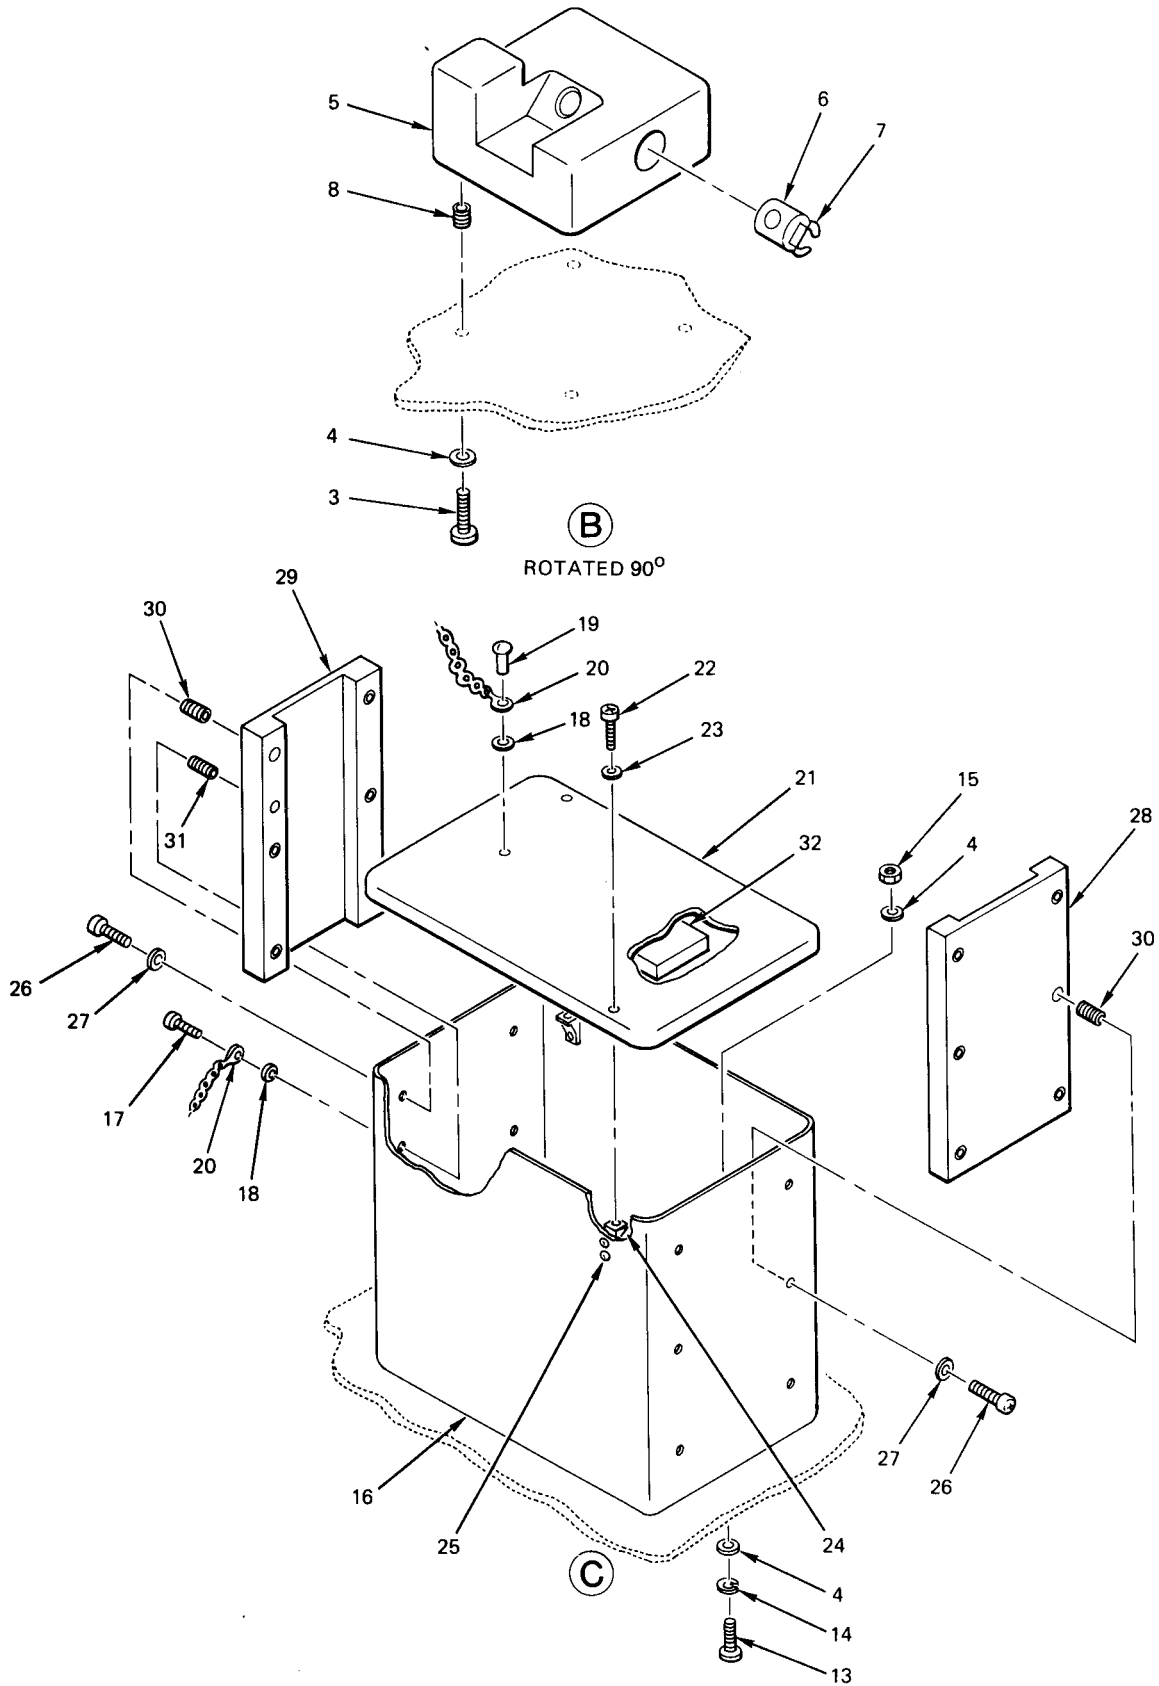

Figure 64. Transit Case, IMU and Memory (Sheet 1 of 2)

Figure 64. Transit Case, IMU and Memory (Sheet 2 of 2)

SECTION II (1) ITEM NO	(2) SMR CODE	(3) CAGEC	TM5-6675-308-24P (4) PART NUMBER	(5) DESCRIPTION AND USABLE ON CODES (UOC)	(6) QTY
GROUP 10 CASES					
FIG. 64 TRANSIT CASE, IMU AND MEMORY					
1	PBFHH	06481	877415-1	CASE, INERTIAL MEASU	1
2	XDHZZ	06481	877402-10	. PLATE, IDENT	1
3	XDHZZ	96906	MS51957-44	. SCREW, MACHINE	11
4	XDHZZ	96906	MS15795-807	. WASHER, FLAT	19
5	XDHHH	06481	875506-1	. MOUNT, IMU	1
6	XDHZZ	80205	NAS577-5A	.. NUT, SELF-LOCKING	1
7	XDHZZ	80205	NAS578-5B	.. RETAINER, NUT AND BO	1
8	XDHZZ	96906	MS21209C0820P	.. INSERT, SCREW THREAD	4
9	XDHHH	06481	875506-2	. MOUNT, IMU	1
10	XDHZZ	80205	NAS577-5A	.. NUT, SELF-LOCKING	1
11	XHDZZ	80205	NAS578-5B	.. RETAINER, NUT AND BO	1
12	XDHZZ	96906	MS21209C0820P	.. INSERT, SCREW THREAD	4
13	XDHZZ	96906	MS51957-45	. SCREW, MACHINE	4
14	XDHZZ	96906	MS35338-137	. WASHER, LOCK	4
15	XDHZZ	96906	MS35649-284	. NUT, PLAIN, HEXAGON	4
16	XDHZZ	06481	875931-1	. CONTAINER	1
17	XDHZZ	96906	MS51957-17	.. SCREW, MACHINE	1
18	XDHZZ	80205	NAS620C4	.. WASHER, FLAT	5
19	XDHZZ	96906	MS20470AD3-5	.. RIVET, SOLID	1
20	XDHZZ	80205	NAS1455C8-6	.. CHAIN, WELDLESS	1
21	XDHZZ	06481	875931-98	.. COVER	1
22	XDHZZ	00141	Y9-4	.. SCREW, CAPTIVE	2
23	XDDZO	96906	MS15795-806	.. WASHER, FLAT	2
24	XDHZZ	75237	MF6000-06	.. NUT, SELF-LOCKING	2
25	XDHZZ	96906	MS20470AD3-3	.. RIVET, SOLID	4
26	XDHZZ	96906	MS51958-61	.. SCREW, MACHINE	12
27	XDHZZ	80205	NAS620C10L	.. WASHER, FLAT	12
28	XDHZZ	06481	875931-97	.. SPACER	1
29	XHDZZ	06481	875931-96	.. SPACER	1
30	XDHZZ	96906	MS21209F1-15	.. INSERT, SCREW THREAD	1
31	XDHZZ	96906	MS21209C0415	.. INSERT, SCREW THREAD	1
32	XDHZZ	06481	875931-95	.. CUSHION	1
33	XDHHH	06481	875616-1	. MOUNT	1
34	XDHZZ	06481	875505-1	.. STOP, BEARING	1
35	XDHZZ	96906	MS21233-8	.. BEARING, PLAIN	1
36	XDHZZ	95987	N440-1-4SET NATU RAL	.. SETSCREW	1
37	XDHZZ	96906	MS21209C0820P	.. INSERT, SCREW THREAD	3
38	XDHZZ	96906	MS16996-23	. SCREW, CAP, SOCKET HE	32
39	XDHZZ	96906	MS35338-139	. WASHER, LOCK	32
40	XDHZZ	96906	MS15795-810	. WASHER, FLAT	32
41	XDHZZ	06481	877413-1	. CHASSIS, MOUNTING	1
42	XDHZZ	88379	CB1300-3004J.2	. MOUNT, SHOCK	4
43	XDHZZ	98376	ZSP11-1108	.. LABEL	1
44	PAHZZ	98376	ZSP6-037-3	.. VALVE, VACUUM BREAKI	1
45	XDHZZ	08544	AD53H	.. RIVET, SOLID	24
46	XDHZZ	98376	ZSP2-2001	.. LATCH	8