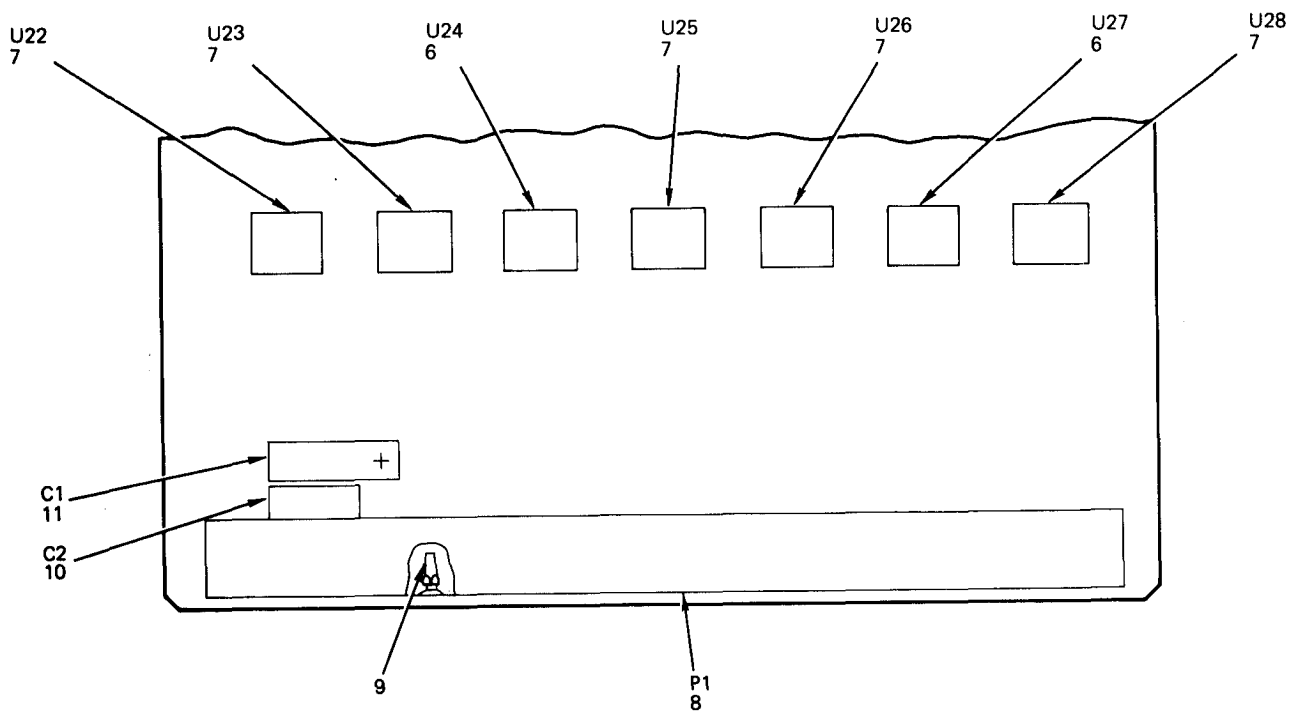

Figure 58. Circuit Card Assembly, Display Logic (Sheet 1 of 2)

(B)

Figure 58. Circuit Card Assembly, Display Logic (Sheet 2 of 2)

SECTION II		TM5-6675-308-24P			
(1)	(2)	(3)	(4)	(5)	(6)
ITEM NO	SMR CODE	CAGEC	PART NUMBER	DESCRIPTION AND USABLE ON CODES (UOC)	QTY
GROUP 06 CONTROL AND DISPLAY UNIT					
FIG. 58 CIRCUIT CARD ASSEMBLY, DISPLAY LOGIC					
1	XDDZZ	06481	971033-211	...MICROCIRCUIT	2
2	PADZZ	06481	912130-8	...RESISTOR NETWORK,FI	1
3	PADZZ	81349	M39014/05-2255	...CAPACITOR,FIXED,CER	8
4	PADZZ	81349	M38510/00105BDB	...MICROCIRCUIT,DIGITA	1
5	PADZZ	06481	971067-211	...MICROCIRCUIT	8
6	PADZZ	81349	M38510/00802BDB	...MICROCIRCUIT,DIGITA	9
7	PADZZ	57489	208-060	...RESISTOR NETWORK,FI	7
8	XDDZZ	06481	880899-11	...CONNECTOR,ELEC	1
9	XDDZZ	71468	225-7301-003	...KEY,POLARIZING	1
10	PADZZ	81349	M39003/01-3167	...CAPACITOR,FIXED,ELE	1
11	PADZZ	81349	M39003/01-3024	...CAPACITOR,FIXED,ELE	1

END OF FIGURE