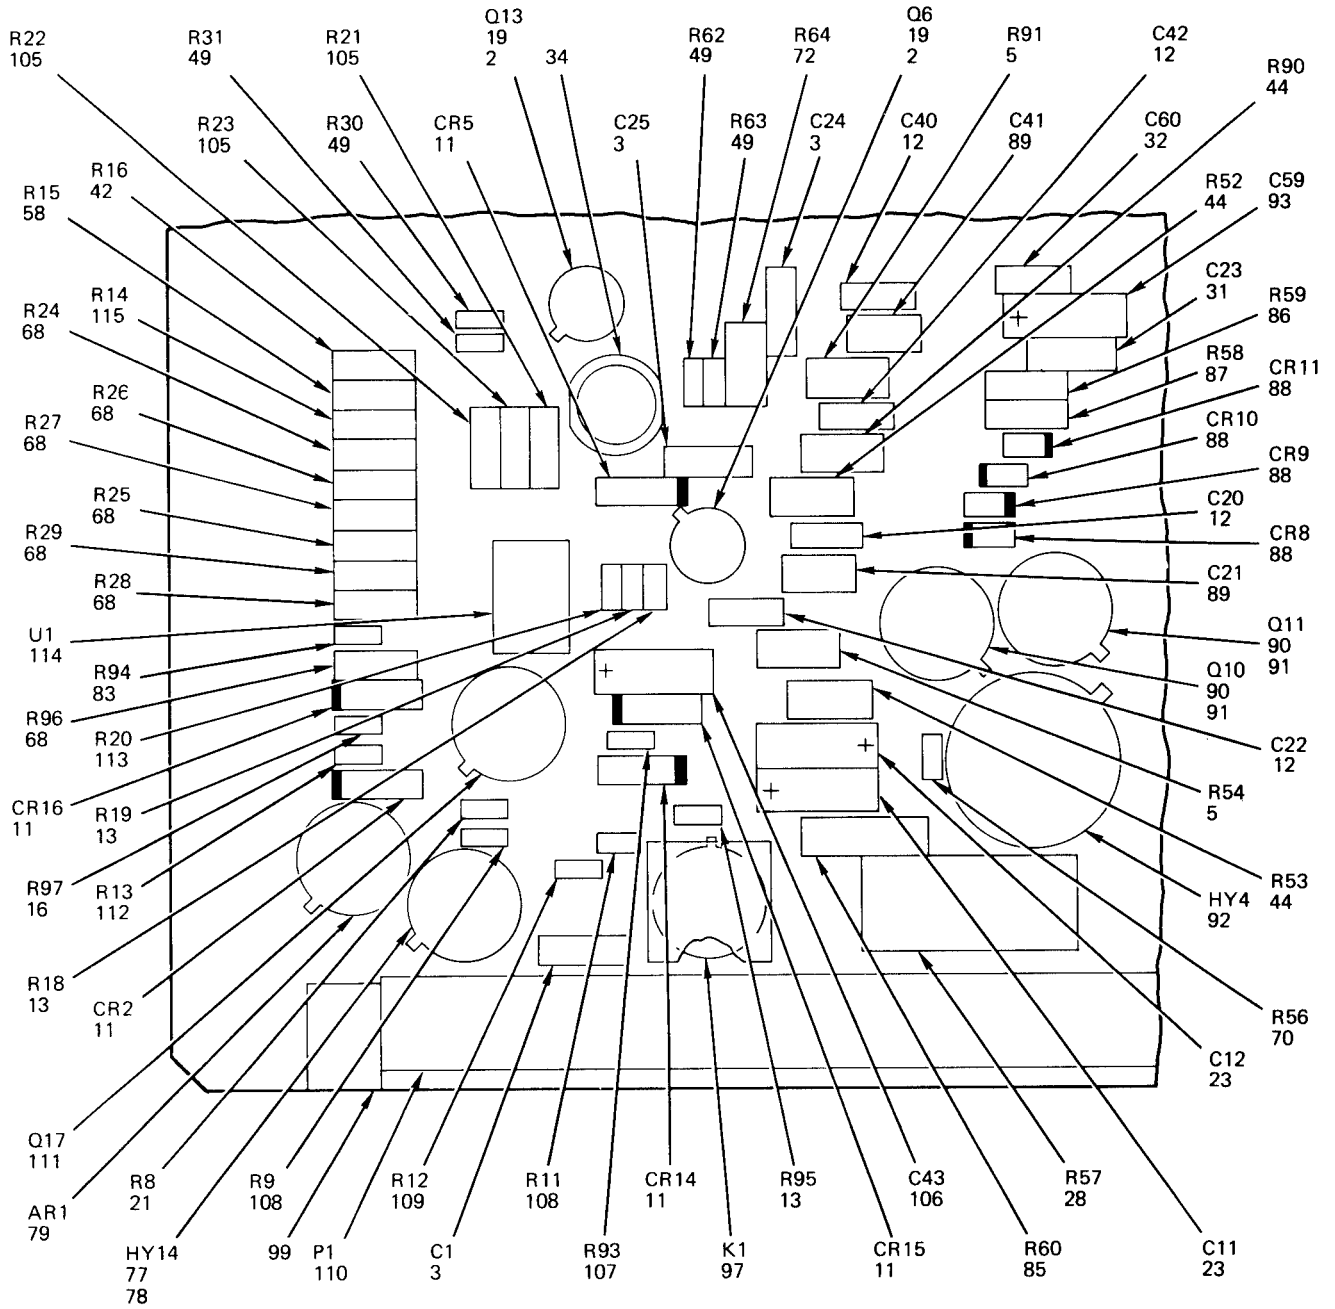

Figure 21. Amplifier, Electronic Control (Sheet 4 of 6)

(E)