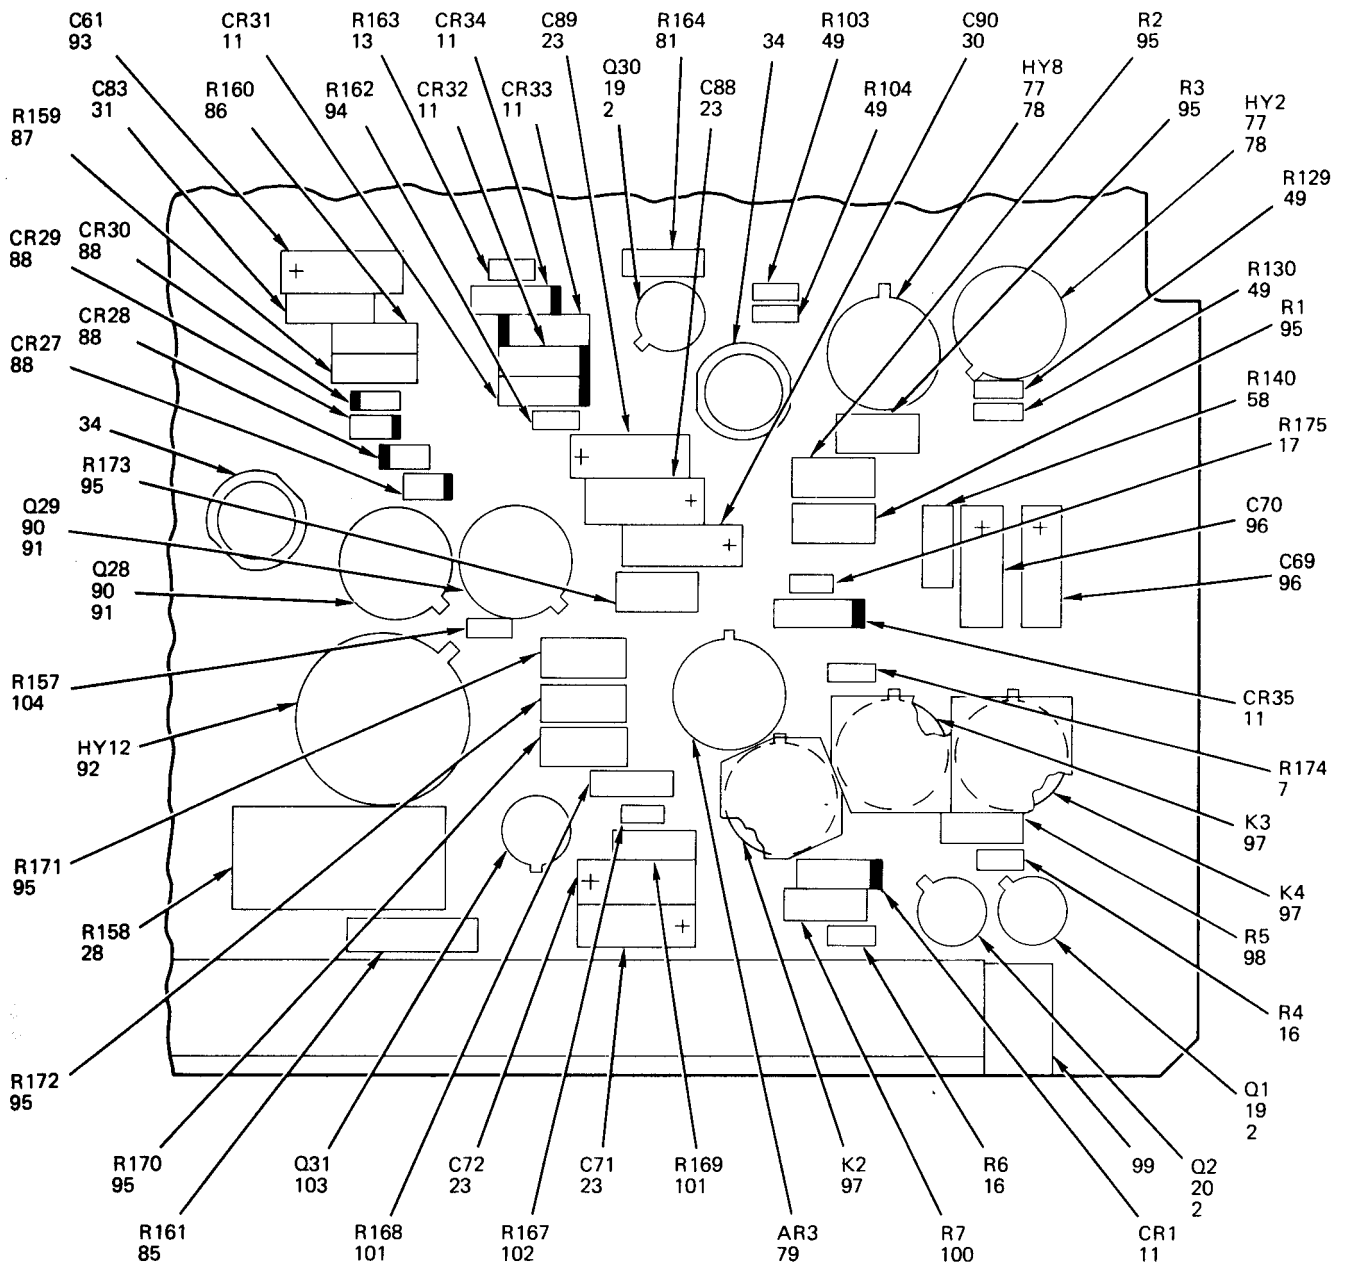

Figure 21. Amplifier, Electronic Control (Sheet 3 of 6)

(D)