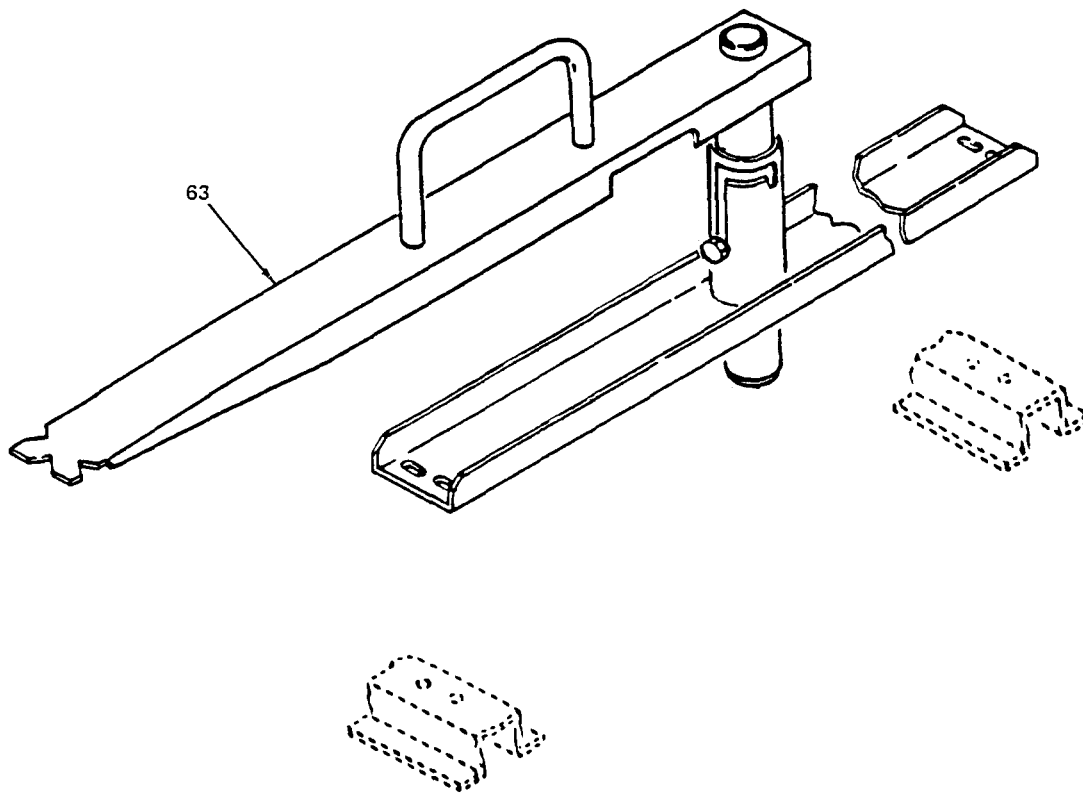

Figure 72. Installation Kit, SUSV (Sheet 3 of 5)