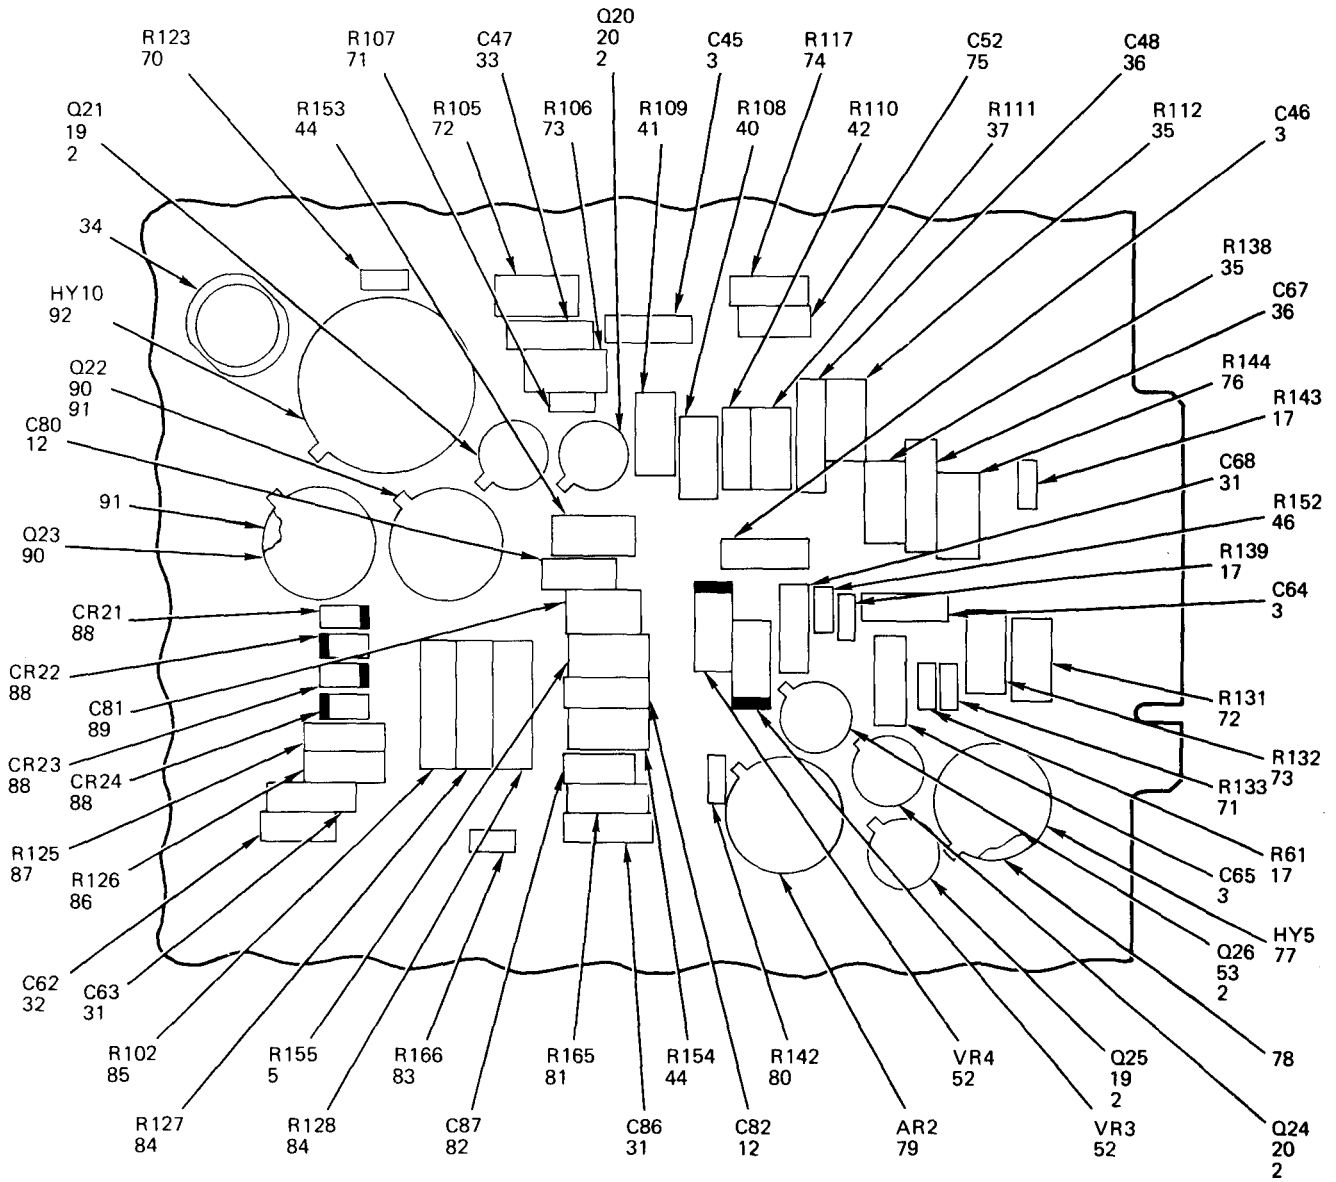

Figure 21. Amplifier, Electronic Control (Sheet 2 of 6)

©