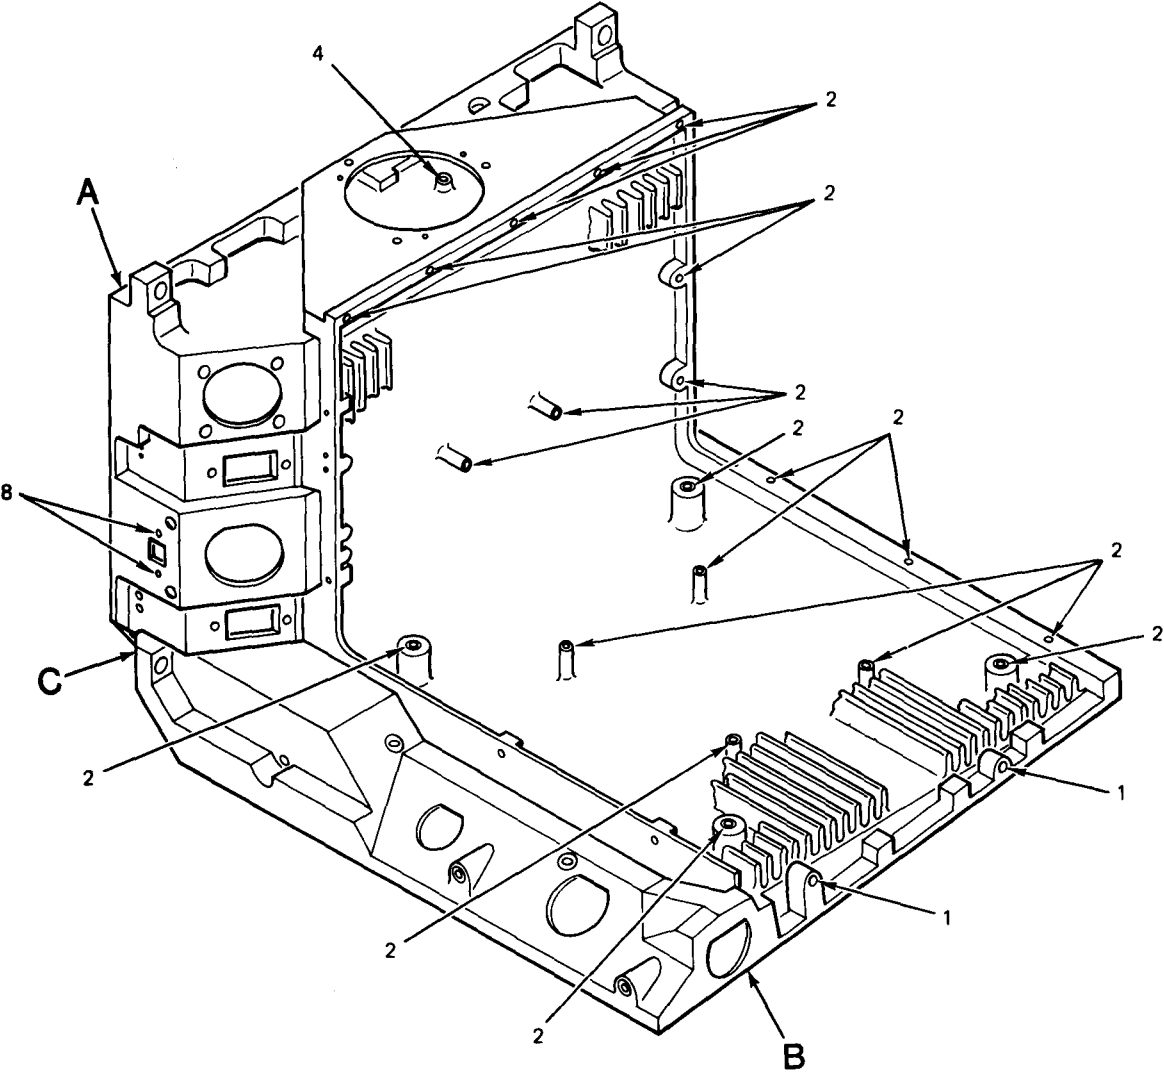

END OF FIGURE

Figure 56. Power Supply Chassis (Sheet 1 of 3)

Figure 56. Power Supply Chassis (Sheet 2 of 3)

Figure 56. Power Supply Chassis (Sheet 3 of 3)

SECTION II		TM5-6675-308-24P			
(1)	(2)	(3)	(4)	(5)	(6)
ITEM NO	SMR CODE	CAGEC	PART NUMBER	DESCRIPTION AND USABLE ON CODES (UOC)	QTY
GROUP 05 POWER SUPPLY					
FIG. 56 POWER SUPPLY CHASSIS					
1	XDDZZ	80205	NAS77-3-025PBUSHING,SLEEVE	2
2	XDDZZ	96906	MS21209C0415LINSERT,SCREW THREAD	61
3	XDDZZ	96906	MS21209C0810LINSERT,SCREW THREAD	44
4	XDDZZ	96906	MS21209F1-15LINSERT,SCREW THREAD	26
5	XDDZZ	96906	MS21209F4-10LINSERT,SCREW THREAD	6
6	XDDZZ	96906	MS21209C0615LINSERT,SCREW THREAD	6
7	XDDZZ	96906	MS21209C0410LINSERT,SCREW THREAD	4
8	XDDZZ	96906	MS21209C0215LINSERT,SCREW THREAD	2
END OF FIGURE					