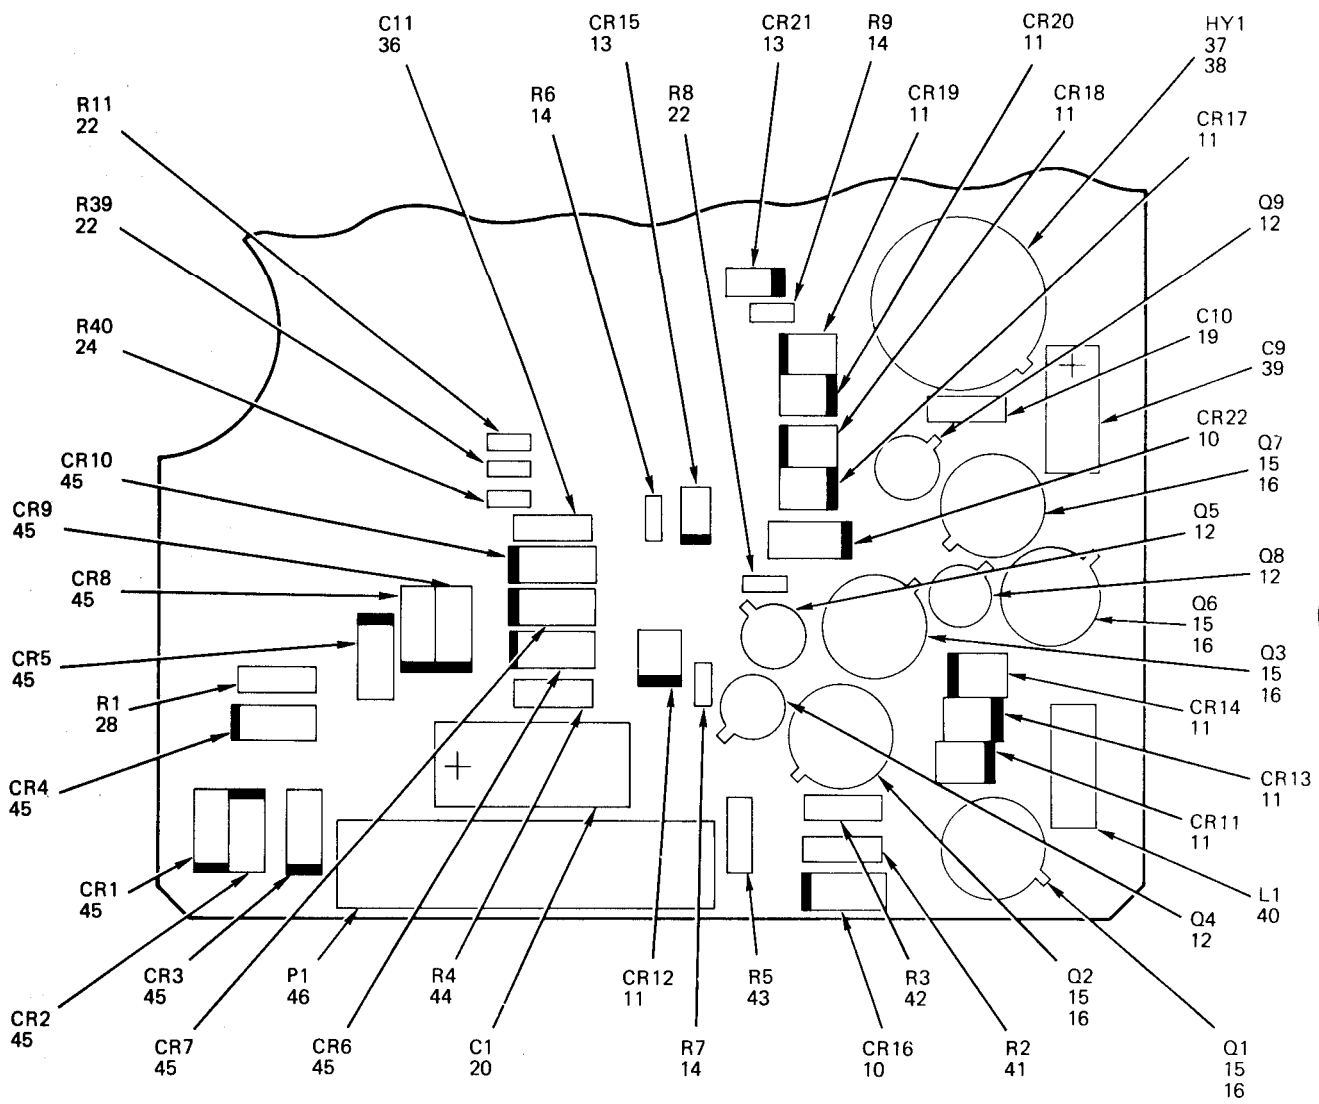

Figure 28. Circuit Card Assembly, Gyro Spin AC (Sheet 1 of 2)

(B)

Figure 28. Circuit Card Assembly, Gyro Spin AC (Sheet 2 of 2)

SECTION II (1) ITEM NO	(2) SMR CODE	(3) CAGEC	TM5-6675-308-24P (4) PART NUMBER	(5) DESCRIPTION AND USABLE ON CODES (UOC)	(6) QTY
GROUP 03 IMU ASSEMBLY					
FIG. 28 CIRCUIT CARD ASSEMBLY, GYRO SPIN AC					
1	PADZF	81349	M39003/01-3088	....CAPACITOR, FIXED, ELE	1
2	PADZF	81349	M39006/22-0505	....CAPACITOR, FIXED, ELE	1
3	PADZZ	81349	JANTXV2N2907A	....TRANSISTOR	2
4	PADZZ	81349	RLR07C1002GS	....RESISTOR, FIXED, FILM	2
5	PADZZ	81349	RLR05C1302GS	....RESISTOR, FIXED, FILM	2
6	PADZZ	81349	RRC05G304JS	....RESISTOR, FIXED, COMP	2
7	PADZZ	81349	RLR05C1502GS	....RESISTOR, FIXED, FILM	1
8	PADZZ	81349	RLR05C2001GS	....RESISTOR, FIXED, FILM	4
9	PADZZ	81349	M39003/01-3024	....CAPACITOR, FIXED, ELE	1
10	PADZZ	81349	JANTX1N5309	....SEMICONDUCTOR DEVIC	4
11	PADZZ	81349	JANTX1N5417	....SEMICONDUCTOR DEVIC	16
12	PADZZ	81349	JANTX2N3700	....TRANSISTOR	8
13	PADZZ	81349	JANTX1N4938	....SEMICONDUCTOR DEVIC	4
14	PADZZ	81349	RLR05C2000GS	....RESISTOR, FIXED, FILM	8
15	PADZA	06481	932122-1	....TRANSISTOR	9
16	XDDZZ	81349	M38527/02-018N	....MOUNTING PAD, CMPNT	9
17	PADZZ	81349	RWR80S2R00FS	....RESISTOR, FIXED, WIRE	2
18	PADZZ	81349	RLR05C7500GS	....RESISTOR, FIXED, FILM	2
19	PADZZ	81349	M39014/05-2255	....CAPACITOR, FIXED, CER	2
20	PADZZ	81349	M39006/22-0651	....CAPACITOR, FIXED, ELE	2
21	PADZZ	81349	M39014/02-1338	....CAPACITOR, FIXED, CER	1
22	PADZZ	81349	RLR05C1001GS	....RESISTOR, FIXED, FILM	5
23	PADZZ	81349	JANTX1N4150-1	....SEMICONDUCTOR DEVIC	9
24	PADZZ	81349	RLR05C3301GS	....RESISTOR, FIXED, FILM	2
25	PADZZ	81349	RLR05C51R0GS	....RESISTOR, FIXED, FILM	2
26	PADZA	07933	SA2642	....SEMICONDUCTOR DEVIC	1
27	PADZZ	81349	RLR05C2401GS	....RESISTOR, FIXED, FILM	1
28	PADZZ	81349	RLR07C5102GS	....RESISTOR, FIXED, FILM	2
29	PADZZ	81349	RLR07C1102GS	....RESISTOR, FIXED, FILM	1
30	PADZZ	81349	RNC55K1651FS	....RESISTOR, FIXED, FILM	1
31	PADZZ	81349	RLR05C1503GS	....RESISTOR, FIXED, FILM	1
32	PADZZ	81349	JANTX1N757A-1	....SEMICONDUCTOR DEVIC	1
33	PADZZ	81349	JANTX2N930	....TRANSISTOR	1
34	PADZZ	81349	RLR05C2400GS	....RESISTOR, FIXED, FILM	1
35	PADZZ	81349	RLR07C6801GS	....RESISTOR, FIXED, FILM	1
36	PADZZ	81349	M39014/05-2273	....CAPACITOR, FIXED, CER	1
37	PADZZ	06481	970515-51	....MICROCIRCUIT, DIGITA	1
38	XDDZZ	06481	690257-2	....INSULATOR, PLATE	1
39	PADZZ	81349	M39003/01-3009	....CAPACITOR, FIXED, ELE	1
40	PADZA	72259	J5651	....COIL, RADIO FREQUENC	1
41	PADZZ	81349	RLR07C1202GS	....RESISTOR, FIXED, FILM	1
42	PADZZ	81349	RLR07C5101GS	....RESISTOR, FIXED, FILM	1
43	PADZZ	81349	RLR07C5100GS	....RESISTOR, FIXED, FILM	1
44	PADZZ	81349	RLR07C3302GS	....RESISTOR, FIXED, FILM	1
45	PADZZ	81349	JANTX1N485B	....SEMICONDUCTOR DEVIC	10
46	XDDZZ	81349	M55302/128AM1B	....CONNECTOR, RCPT, ELEC	1

END OF FIGURE