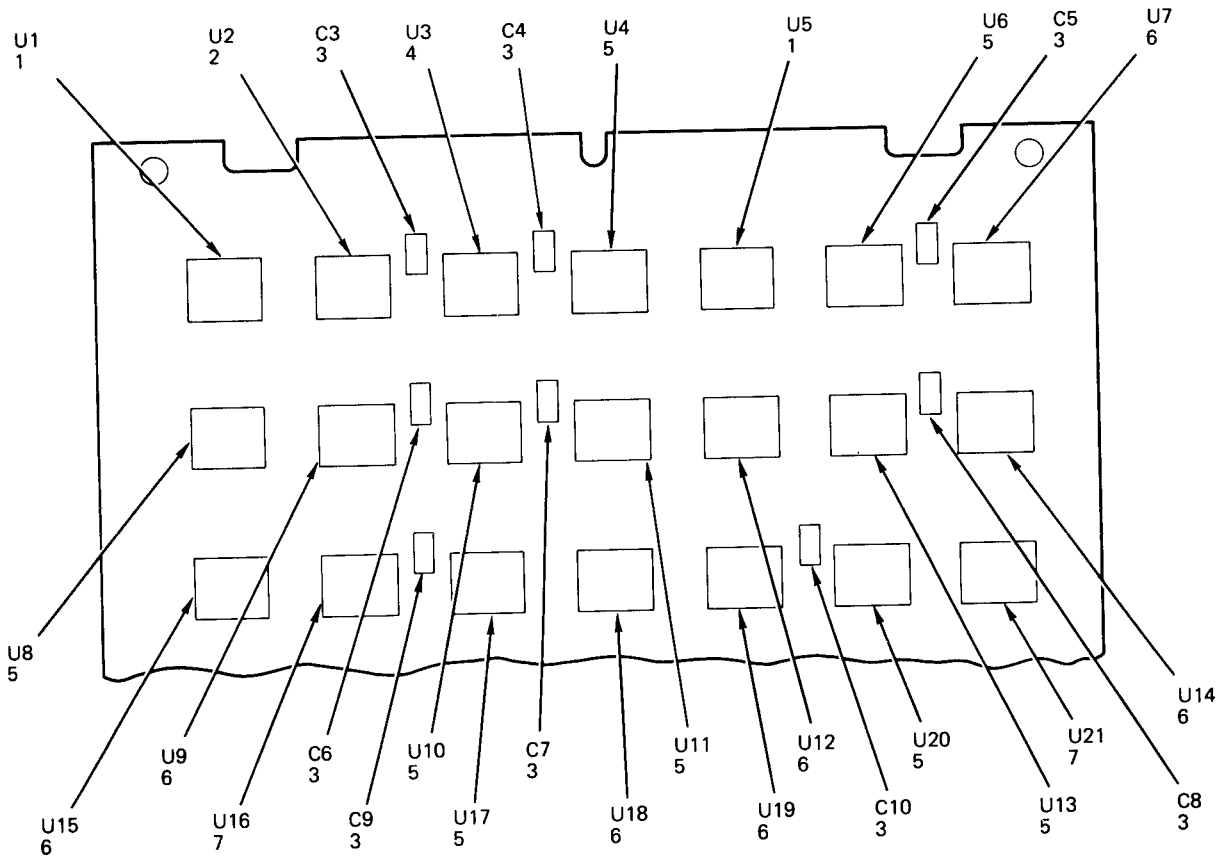

(A)

NOTE:
PREFIX REFERENCE DESIGNATIONS WITH 4A1 OR 4A2