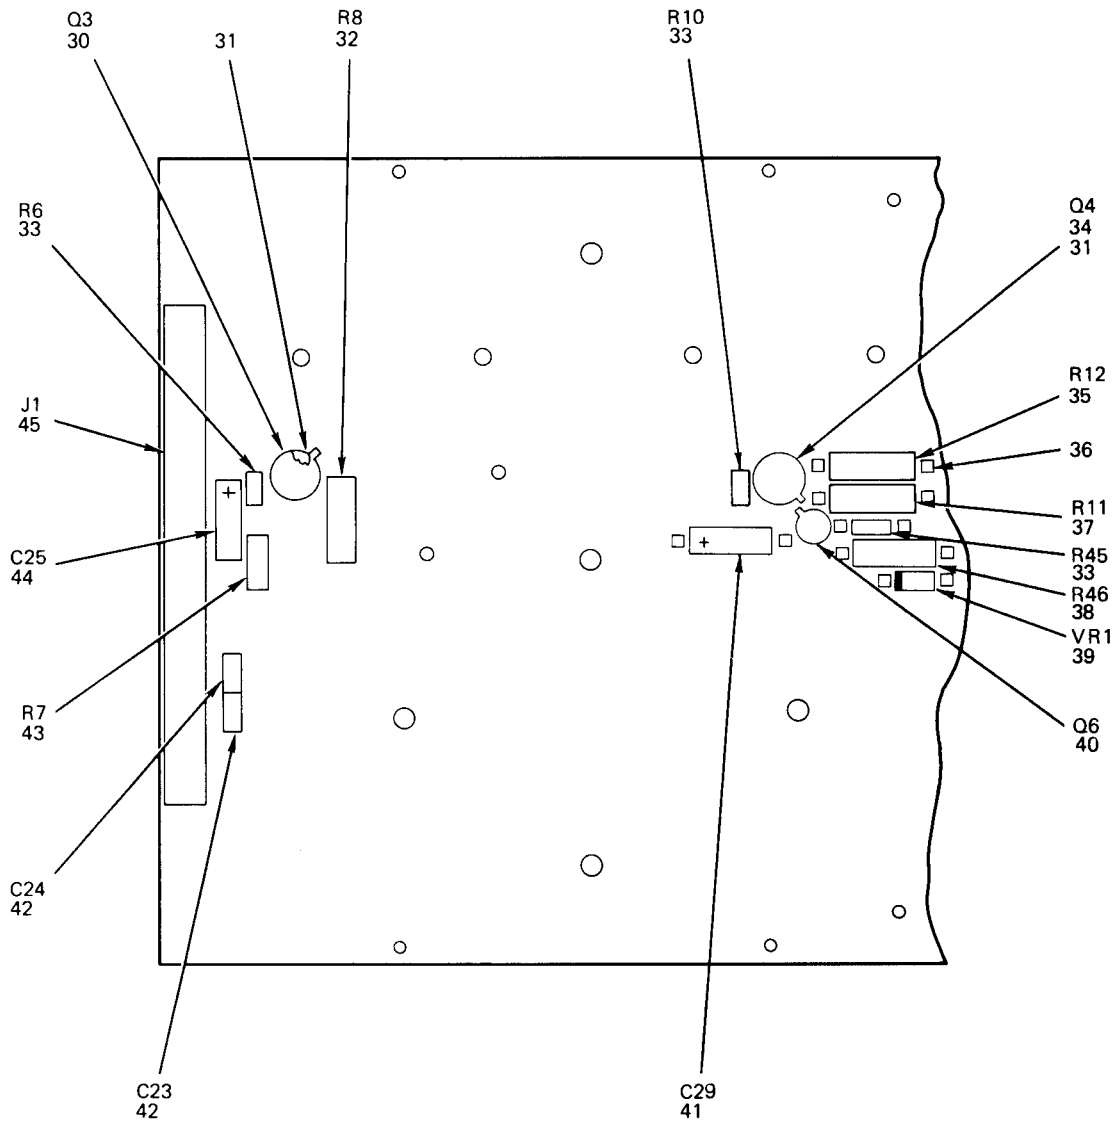

END OF FIGURE

NOTE:

1. PREFIX REFERENCE DESIGNATIONS WITH 3A1
2. SYMBOL INDICATES CATHODE END OF DIODE

Figure 49. Circuit Card Assembly, Converter-Regulator, +17V (Sheet 1 of 3)

(B)

ROTATED VIEW

Figure 49. Circuit Card Assembly, Converter-Regulator, +17V (Sheet 2 of 3)