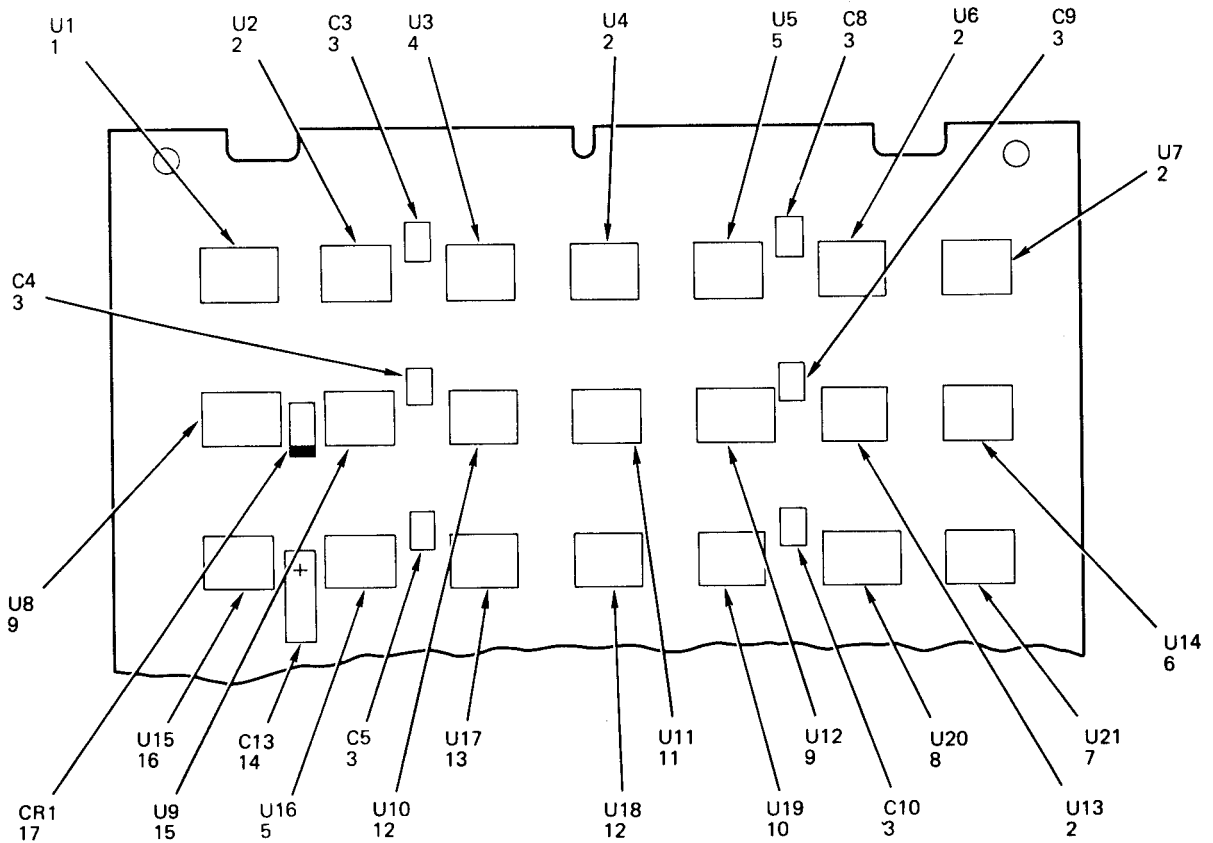

(A)

NOTE:

1. PREFIX REFERENCE DESIGNATIONS WITH 4A3
2. SYMBOL INDICATES CATHODE END OF DIODE