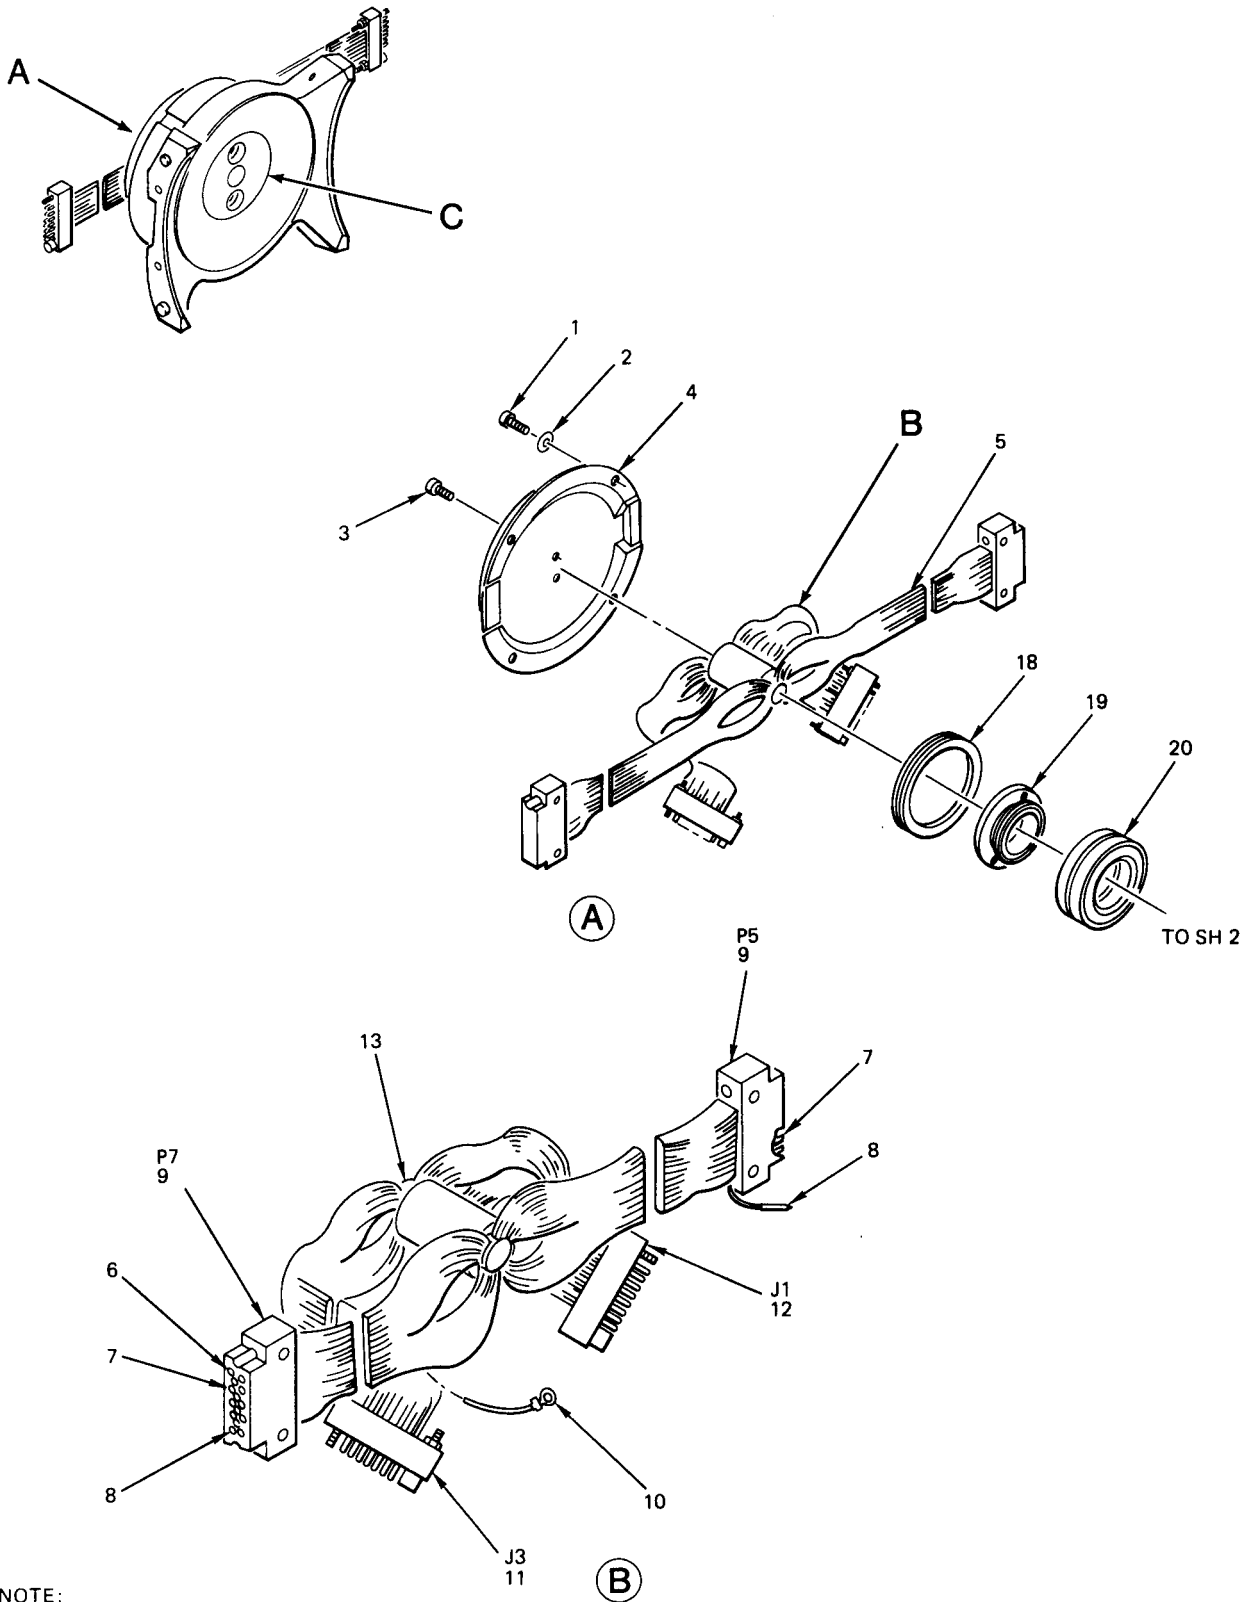

END OF FIGURE

Figure 12. Outer Roll Cartridge Assembly Torquer (Sheet 1 of 2)

Figure 12. Outer Roll Cartridge Assembly, Torquer (Sheet 2 of 2)

SECTION II (1)	ITEM (2)	(3)	TM5-6675-308-24P (4)	(5)	(6)
NO	SMR CODE	CAGEC	PART NUMBER	DESCRIPTION AND USABLE ON CODES (UOC)	QTY
GROUP 03 IMU ASSEMBLY					
FIG. 12 OUTER ROLL CARTRIDGE ASSEMBLY, TORQUER					
1	XDDZZ	03038	LL57U26J3MESCREW, SELF-LOCKING	8
2	XDDZZ	80205	NAS620C2WASHER, FLAT	8
3	XDDZZ	02310	SNT50429-4SCREW, SELF-LOCKING	2
4	XDDZZ	06481	680087-1SHIELD, WIRE	1
5	PADDD	06481	875167-1RING ASSEMBLY, ELECT	1
6	XDDZZ	53669	1010959SCONTACT, ELECTRICAL	1
7	XDDZZ	53669	WS22Y28C030CONTACT, ELECTRICAL	40
8	XDDZZ	53669	WS22Y24C004CONTACT, ELECTRICAL	5
9	XDDZZ	53669	MSS0029S004CONNECTOR, RCPT, ELEC	2
10	XDDZZ	96906	MS35431-12TERMINAL, LUG	1
11	XDDZZ	95238	EMM29-22PGDS-25- 50N1CONNECTOR, RCPT, ELEC	1
12	XDDZZ	53669	UMI-26M-1SL25-R- 50CONNECTOR, RCPT, ELEC	1
13	XDDZZ	99932	BB1830C046RING ASSEMBLY, ELEC	1
14	XDDZZ	80205	NAS1190E02P7FSCREW, SELF-LOCKING	2
15	XDDZZ	96906	MS15795-802WASHER, FLAT	6
16	XDDZZ	74445	PHD630C2-5SCREW, CAP, SCH	4
17	XDDZZ	06481	867179STRAP, RETAINING	2
18	XDDZZ	06481	867165NUT, RETAINING	1
19	XDDZZ	06481	867166NUT, RETAINING	1
20	XDDZZ	40920	T040-801BEARING, BALL, ANLR	1
21	XDDZZ	06481	680091-1HOUSING, TORQUER	1
22	XDDZZ	06481	867168HUB, BEARING	1
23	XDDZZ	83259	2-16E529-6PACKING, PREFORMED	1
24	XDDZZ	03038	LL57J26P11MSCREW, SELF-LOCKING	4
25	PADZZ	15828	2910-064D180MOTOR, TORQUE	1
26	PAHHH	06481	869091SUPPORT, RADIO RECEI	1
27	XDDZZ	96906	MS21209C0415INSERT, SCREW THREAD	8
28	XDDZZ	06481	867219BUSHING, SLEEVING	4
29	XDDZZ	96906	MS122135INSERT, SCREW THREAD	4
30	XDDZZ	06481	867180RETAINER, WIRE	1