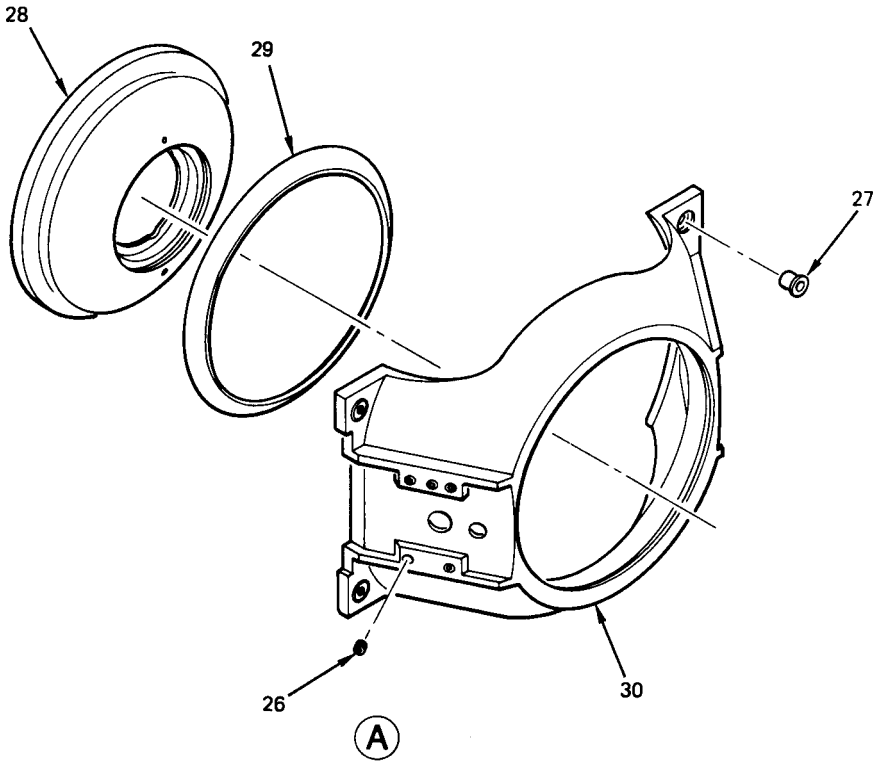

END OF FIGURE

NOTE:
ASSEMBLY PART OF 2A1

Figure 14. Azimuth Assembly, Upper (Sheet 1 of 2)

Figure 14. Azimuth Assembly, Upper (Sheet 2 of 2)

SECTION II (1)	ITEM (2)	(3)	TM5-6675-308-24P (4)	(5)	(6)
NO	SMR CODE	CAGEC	PART NUMBER	DESCRIPTION AND USABLE ON CODES (UOC)	QTY
GROUP 03 IMU ASSEMBLY					
FIG. 14 AZIMUTH ASSEMBLY, UPPER					
1	XDDZZ	03038	LL57U26J4MESCREW, SELF-LOCKING	1
2	XDDZZ	96906	MS15795-802WASHER, FLAT	1
3	XDDZZ	52316	KP9950-2CWASHER, SADDLE	1
4	XDDZZ	80205	NAS1397R2BCLAMP, LOOP	1
5	XDDZZ	06090	D141-0104SPLICE, CONDUCTOR	10
6	XDDZZ	06481	903187-1CONNECTOR, RCPT, ELEC	1
7	XDDZZ	02310	SNT50429-7SCREW, SELF-LOCKING	1
8	XDDZZ	80205	NAS620C2WASHER, FLAT	1
9	XDDZZ	06481	607415STRAP, RETAINING	1
10	XDDZZ	06481	903187-3CONNECTOR, RCPT, ELEC	1
11	XDDZZ	03038	LL57U82J5MESCREW, SELF-LOCKING	1
12	XDDZZ	03038	LL57U26J3MESCREW, SELF-LOCKING	2
13	XDDZZ	06481	867167RETAINER, AZIMUTH	1
14	XDDZZ	06481	867128WASHER, SPRING TNSN	1
15	XDDZZ	06481	867125WASHER, HUB EXPANDER	1
16	XDDZZ	06481	867195RING, OUTER, HUB	2
17	XDDZZ	06481	867194RING, INNER, HUB	1
18	XDDZZ	06481	867165NUT, RETAINING	1
19	XDDZZ	40920	T040-802BEARING, BALL, ANLR	1
20	XDDZZ	03038	LL57J26P3MSCREW, SELF-LOCKING	8
21	XDDZZ	80205	NAS620C5WASHER, FLAT	8
22	XDDZZ	03038	LL57D26P2MSCREW, SELF-LOCKING	1
23	XDDDD	06481	867134-1LEAD, ELECTRICAL	1
24	XDDZZ	96906	MS35431-12TERMINAL, LUG	2
25	XDDDD	06481	870036-101-1SEGMENT, AZIMUTH	1
26	XDDZZ	96906	MS122135INSERT, SCREW THREAD	5
27	XADZZ	06481	867187BUSHING, FLANGED	4
28	XADZZ	06481	867132HOUSING, BEARING	1
29	XADZZ	06481	867240SEAL, GIMBAL	1
30	XADZZ	06481	869035GIMBAL, INNER ROLL	1
31	XDDZZ	86197	SSH31C4RESOLVER, ELECTRICAL	1
32	XDDZZ	06481	972238-10HEATING ELEMENT, ELE	1
33	XDDDD	06481	680072-2BAIL ASSY, UPPER	1