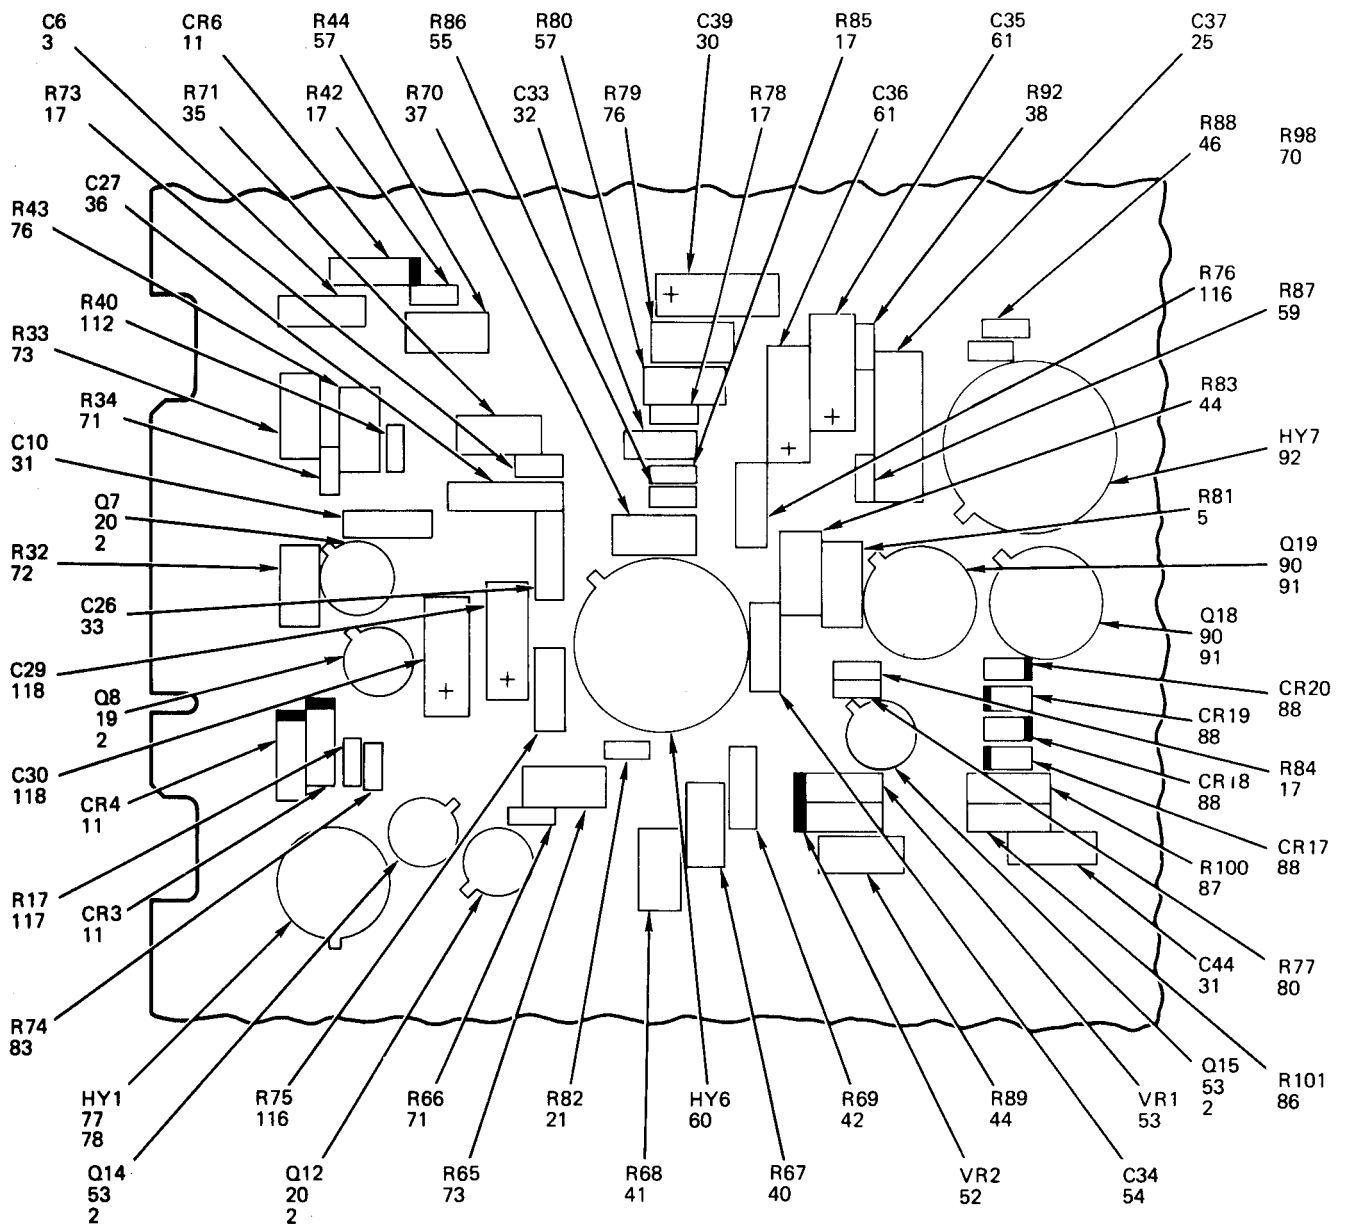

Figure 21. Amplifier, Electronic Control (Sheet 5 of 6)

F

Figure 21. Amplifier, Electronic Control (Sheet 6 of 6)

SECTION II (1) ITEM NO	(2) SMR CODE	(3) CAGEC	TM5-6675-308-24P (4) PART NUMBER	(5) DESCRIPTION AND USABLE ON CODES (UOC)	(6) QTY
GROUP 03 IMU ASSEMBLY					
FIG. 21 AMPLIFIER, ELECTRONIC CONTROL					
1	PADZZ	81349	JANTX2N5116	.... TRANSISTOR	7
2	XDDZZ	81349	M38527/01-040N	.... MOUNTING PAD, CMPNT	3
3	PADZZ	81349	M39014/02-1322	.... CAPACITOR, FIXED, CER	10
4	PADZZ	81349	M23269/01-3109	.... CAPACITOR, FIXED, GLA	1
5	PADZZ	81349	RNC55K2002FS	.... RESISTOR, FIXED, FILM	6
6	PADZZ	81349	RCR05G514JS	.... RESISTOR, FIXED, COMP	2
7	PADZZ	81349	RCR05G105JS	.... RESISTOR, FIXED, COMP	2
8	PADZZ	81349	M39003/02-4030	.... CAPACITOR, FIXED, ELE	3
9	PADZZ	81349	RLR05C2402GS	.... RESISTOR, FIXED, FILM	1
10	PADZZ	81349	RLR05C4302GS	.... RESISTOR, FIXED, FILM	2
11	PADZZ	81349	JANTX1N4150-1	.... SEMICONDUCTOR DEVIC	21
12	PADZA	81349	CK31BT103JTX	.... CAPACITOR, FIXED, CER	7
13	PADZZ	81349	RLR05C1502GS	.... RESISTOR, FIXED, FILM	5
14	PADZZ	81349	M39014/21-0051	.... CAPACITOR, FIXED, CER	1
15	PADZZ	81349	RLR07C2001GS	.... RESISTOR, FIXED, FILM	3
16	PADZZ	81349	RLR05C2002GS	.... RESISTOR, FIXED, FILM	4
17	PADZZ	81349	RLR05C1002GS	.... RESISTOR, FIXED, FILM	21
18	PADZZ	81349	RLR05C2001GS	.... RESISTOR, FIXED, FILM	2
19	PADZA	81349	JANTX2N2222A	.... TRANSISTOR	11
20	PADZZ	81349	JANTXV2N2907A	.... TRANSISTOR	8
21	PADZZ	81349	RLR05C6802GS	.... RESISTOR, FIXED, FILM	5
22	PADZZ	81349	RLR07C1001GS	.... RESISTOR, FIXED, FILM	2
23	PADZZ	81349	M39003/02-4048	.... CAPACITOR, FIXED, ELE	14
24	PADZZ	81349	M39014/05-2288	.... CAPACITOR, FIXED, CER	1
25	PADZZ	81349	M23269/02-3013	.... CAPACITOR, FIXED, GLA	3
26	PADZZ	81349	RLR20C4701GS	.... RESISTOR, FIXED, FILM	1
27	PADZZ	81349	RLR05C4702GS	.... RESISTOR, FIXED, FILM	2
28	PADZZ	81349	RCR42G203JS	.... RESISTOR, FIXED, COMP	4
29	PADZZ	81349	M39003/01-8189	.... CAPACITOR, FIXED, ELE	2
30	PADZF	81349	M39003/01-2974	.... CAPACITOR, FIXED, ELE	7
31	PADZH	81349	M39014/02-1350	.... CAPACITOR, FIXED, CER	11
32	PADZZ	81349	M39014/21-0047	.... CAPACITOR, FIXED, CER	4
33	PADZZ	81349	M39014/02-1349	.... CAPACITOR, FIXED, CER	4
34	XDDZZ	06481	680126-1	.... SPACER	6
35	PADZZ	81349	RNC55K9092FS	.... RESISTOR, FIXED, FILM	4
36	PADZZ	81349	M23269/01-3106	.... CAPACITOR, FIXED, GLA	4
37	PADZZ	81349	RNC55K2211FS	.... RESISTOR, FIXED, FILM	4
38	PADZZ	81349	RLR05C3003GS	.... RESISTOR, FIXED, FILM	3
39	PADZZ	81349	RLR05C7502GS	.... RESISTOR, FIXED, FILM	1
40	PADZZ	81349	RNC55K5112FS	.... RESISTOR, FIXED, FILM	4
41	PADZZ	81349	RNC55K6812FS	.... RESISTOR, FIXED, FILM	4
42	XDDZZ	81349	RLR07C9102GS	.... RESISTOR, FIXED, FILM	5
43	PADZA	06481	970509-2	.... MICROCIRCUIT, LINEAR	3
44	PADZZ	81349	RNC55K4022FS	.... RESISTOR, FIXED, FILM	9
45	PADZZ	81349	RLR05C6200GS	.... RESISTOR, FIXED, FILM	1
46	PADZZ	81349	RLR05C4701GS	.... RESISTOR, FIXED, FILM	3
47	PADZZ	81349	RLR05C7501GS	.... RESISTOR, FIXED, FILM	1