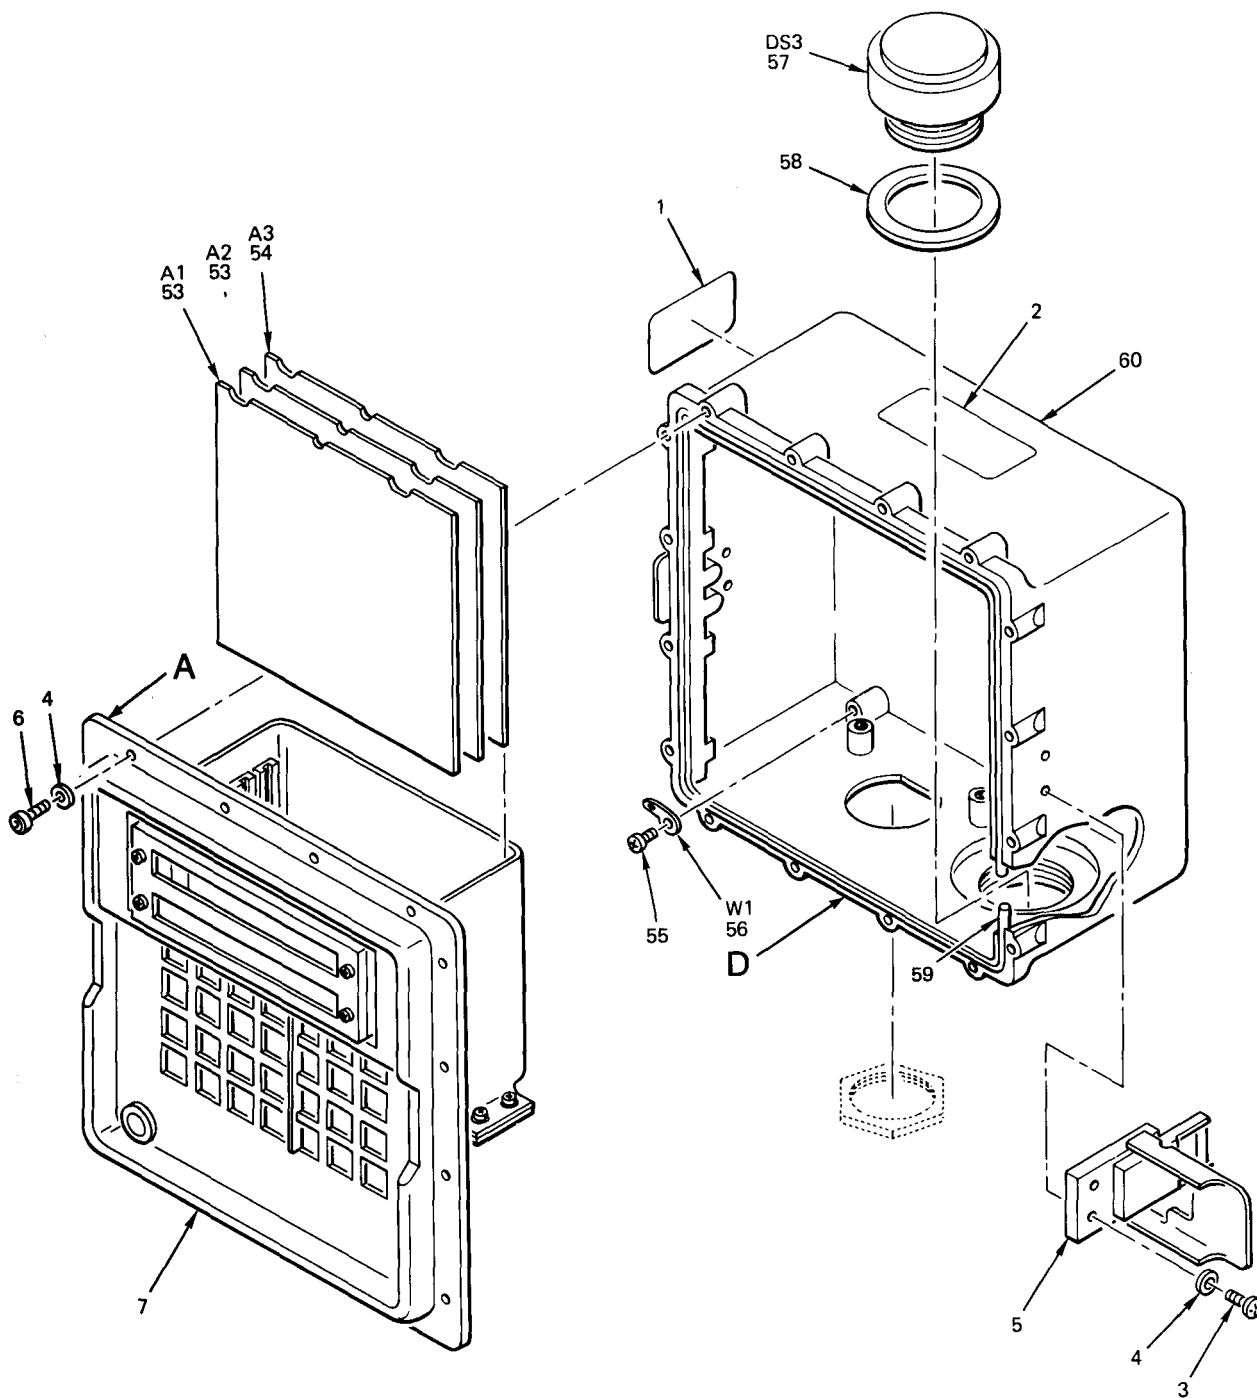

END OF FIGURE

Figure 56. Power Supply Chassis (Sheet 1 of 3)

Figure 56. Power Supply Chassis (Sheet 2 of 3)

Figure 56. Power Supply Chassis (Sheet 3 of 3)

SECTION II		TM5-6675-308-24P			
(1)	(2)	(3)	(4)	(5)	(6)
ITEM NO	SMR CODE	CAGEC	PART NUMBER	DESCRIPTION AND USABLE ON CODES (UOC)	QTY
GROUP 05 POWER SUPPLY					
FIG. 56 POWER SUPPLY CHASSIS					
1	XDDZZ	80205	NAS77-3-025PBUSHING,SLEEVE	2
2	XDDZZ	96906	MS21209C0415LINSERT,SCREW THREAD	61
3	XDDZZ	96906	MS21209C0810LINSERT,SCREW THREAD	44
4	XDDZZ	96906	MS21209F1-15LINSERT,SCREW THREAD	26
5	XDDZZ	96906	MS21209F4-10LINSERT,SCREW THREAD	6
6	XDDZZ	96906	MS21209C0615LINSERT,SCREW THREAD	6
7	XDDZZ	96906	MS21209C0410LINSERT,SCREW THREAD	4
8	XDDZZ	96906	MS21209C0215LINSERT,SCREW THREAD	2
END OF FIGURE					