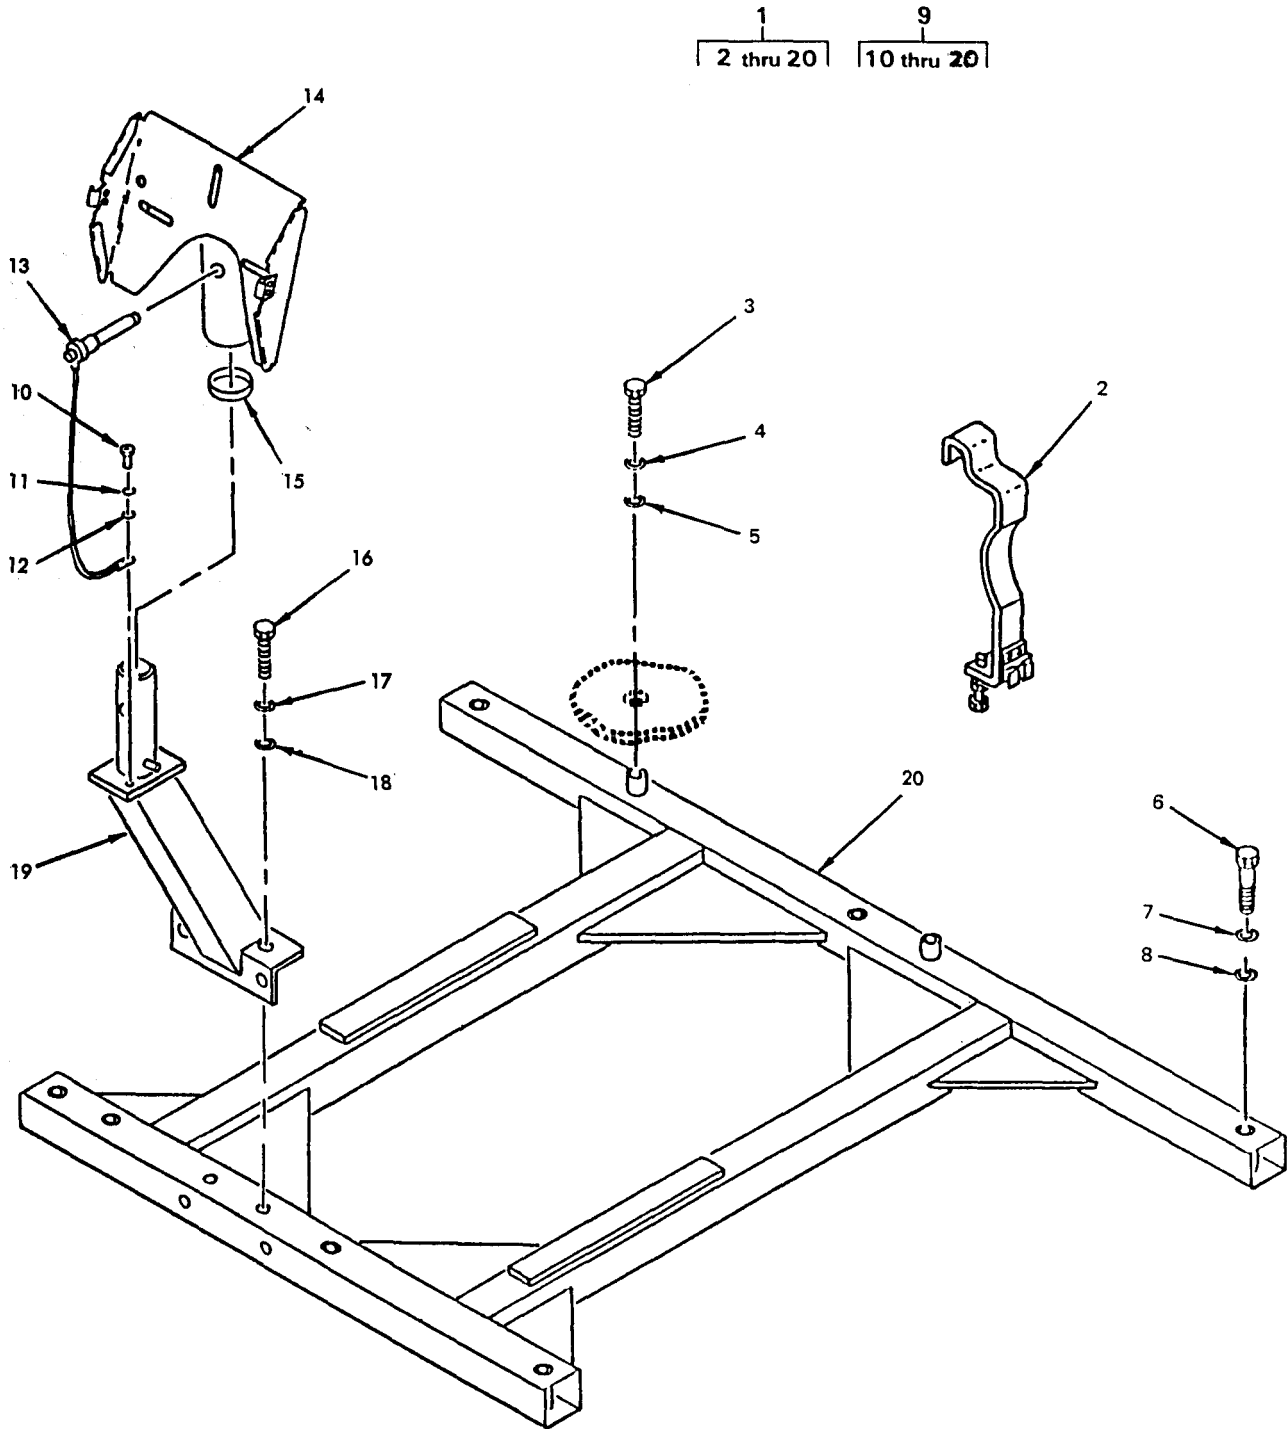

Figure 70. Modification Kit, CUCV

SECTION II (1)	ITEM (2)	SMR (3)	TM5-6675-308-24P (4)	(5)	(6)
NO	CODE	CAGEC	PART NUMBER	DESCRIPTION AND USABLE ON CODES (UOC)	QTY
GROUP 11 INSTALLATION KIT (CUCV)					
FIG. 70 MODIFICATION KIT, CUCV					
1	PBOOO	97403	13222E2430	INSTALLATION KIT,EL	1
2	PAOZZ	97403	13222E2414	.BRACKET,ANGLE	1
3	XDOZZ	96906	MS90725-37	.SCREW,CAP,HEXAGON	4
4	PAOZZ	97403	13222E2415	.SPACER,RING	4
5	XDOZZ	96906	MS25440-6A	.WASHER,FLAT	4
6	XDOZZ	96906	MS35650-3394	.NUT,PLAIN,HEXAGON	2
7	XDOZZ	96906	MS35338-143	.WASHER,LOCK	2
8	PAOZZ	97403	13222E2432	.WASHER,LOCK	2
9	PAOZZ	97403	13222E2431	.BOLT,HOOK	2
10	XDOZZ	88044	AN4C5A	.BOLT,MACHINE	3
11	XDOZZ	96906	MS35338-139	.WASHER,LOCK	3
12	PAOZZ	97403	13222E2412	.BRACKET,MOUNTING	1
13	XDOZZ	96906	MS51958-61	.SCREW,MACHINE	2
14	XDOZZ	96906	MS35338-138	.WASHER,LOCK	2
15	PAOZZ	97403	13222E2411	.PLATE,MOUNTING	1
END OF FIGURE					