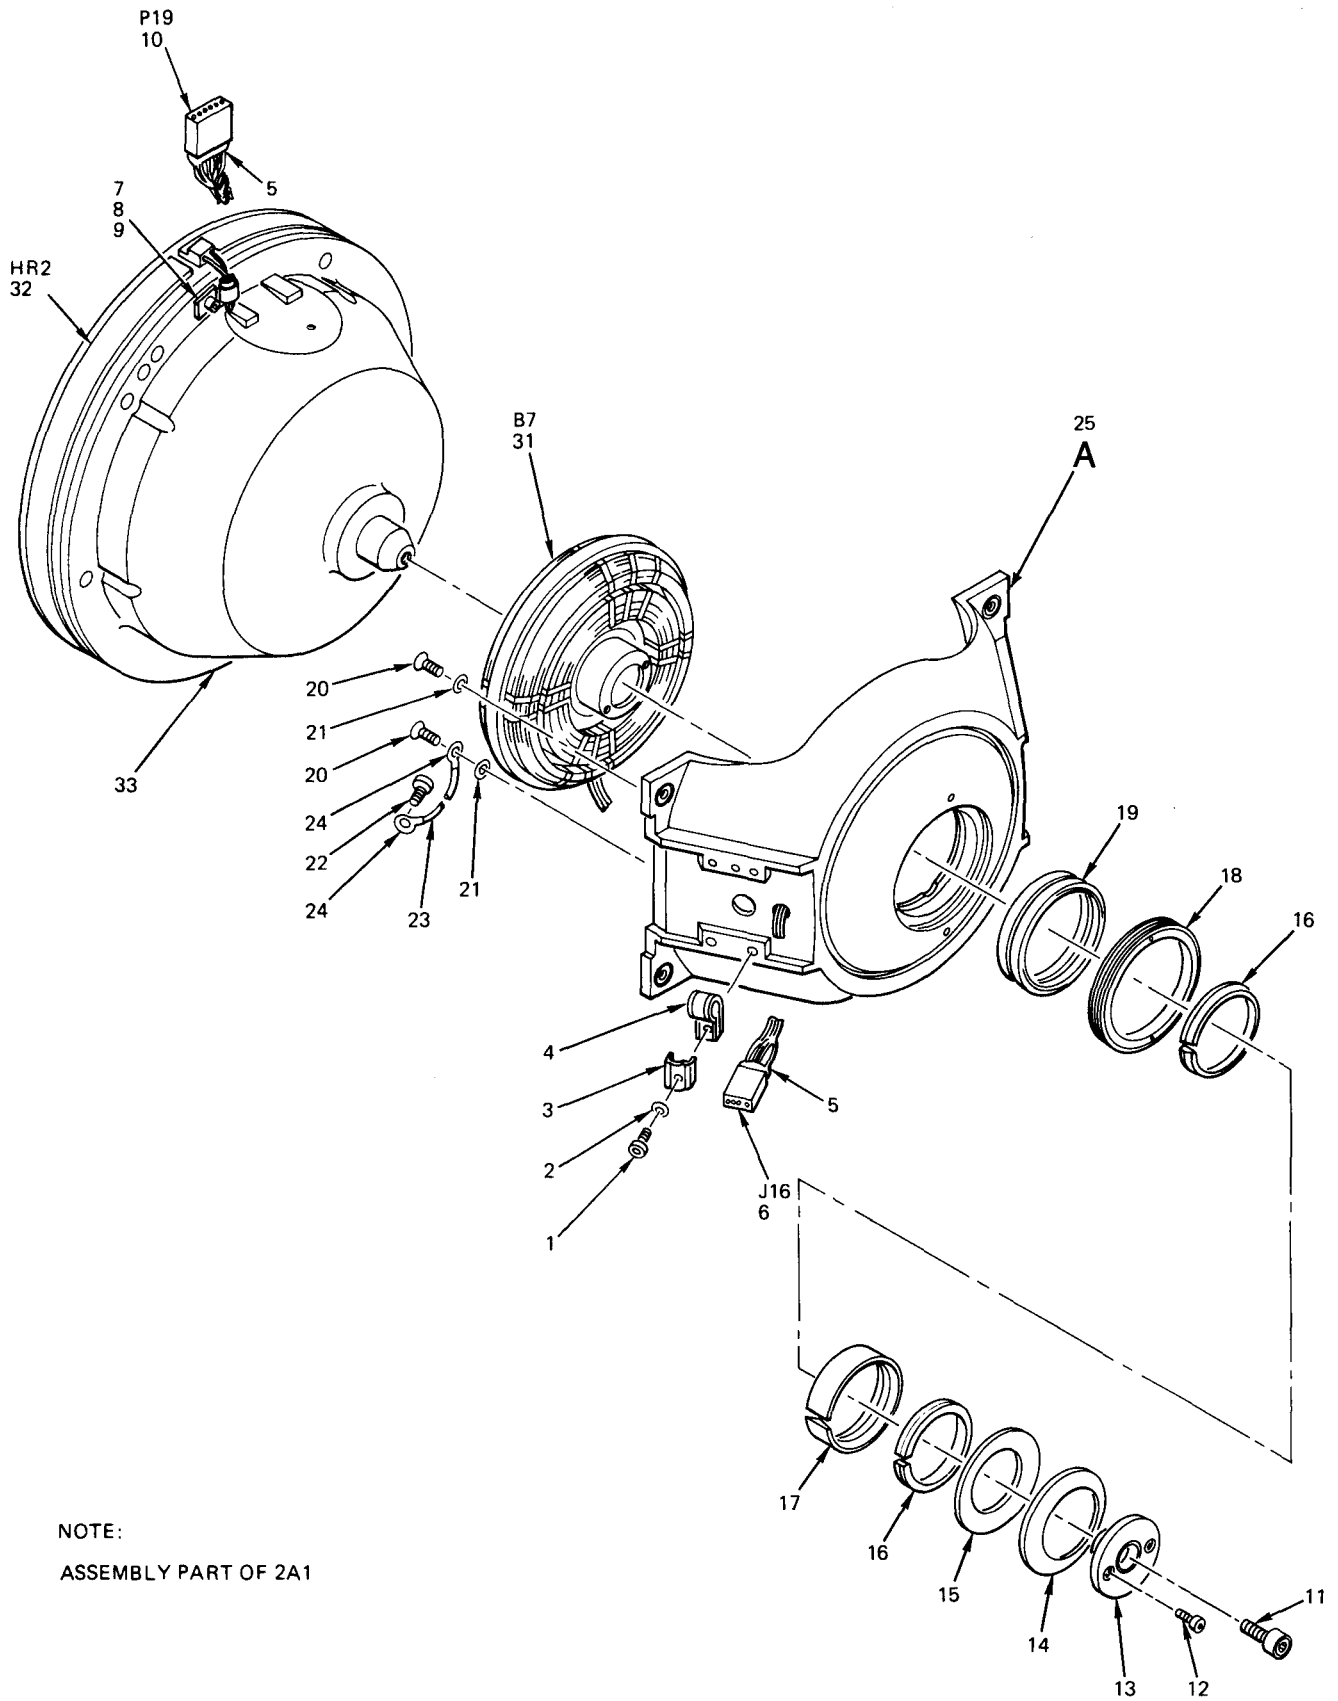

NOTE:
ASSEMBLY PART OF 2A1