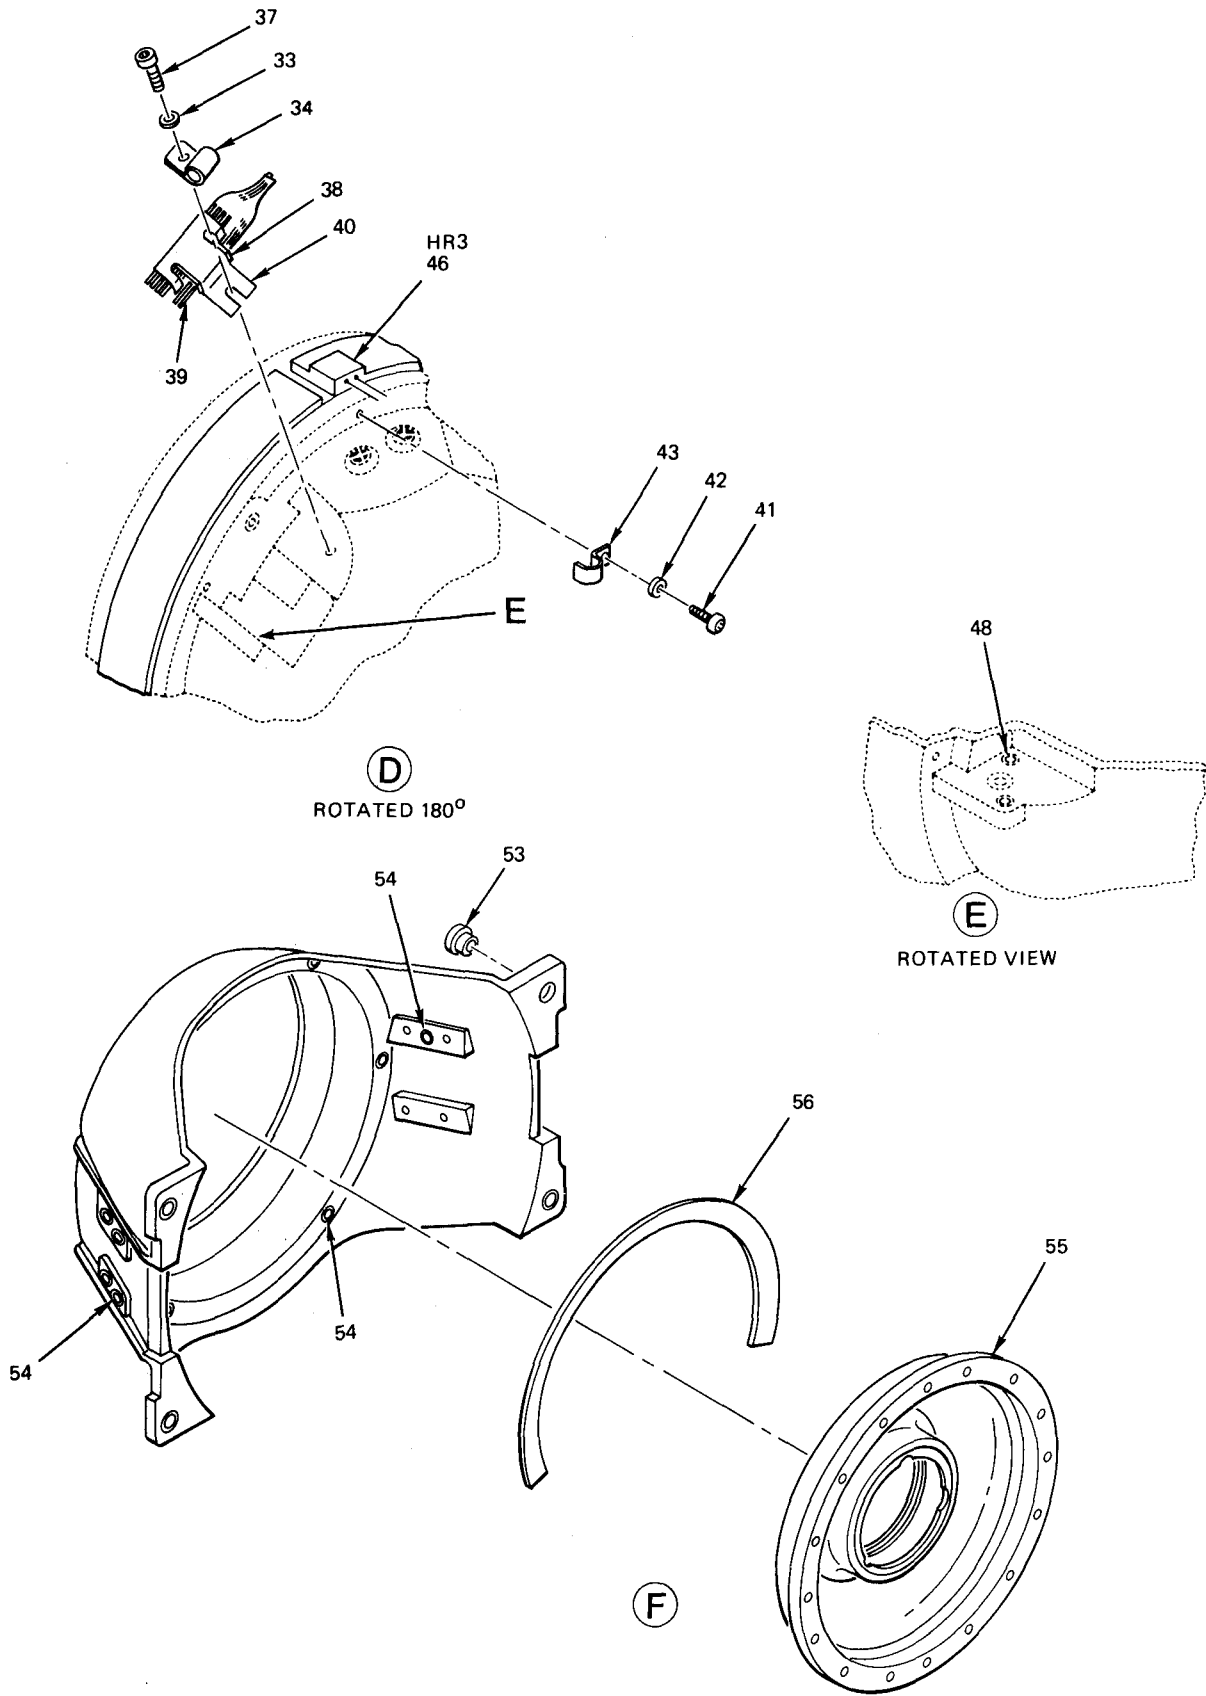

END OF FIGURE

NOTE:
ASSEMBLY IS PART OF 2A1

Figure 13. Azimuth Assembly, Lower (Sheet 1 of 3)

Figure 13. Azimuth Assembly, Lower (Sheet 2 of 3)

Figure 13. Azimuth Assembly, Lower (Sheet 3 of 3)

SECTION II (1) ITEM NO	(2) SMR CODE	(3) CAGEC	TM5-6675-308-24P (4) PART NUMBER	(5) DESCRIPTION AND USABLE ON CODES (UOC)	(6) QTY
GROUP 03 IMU ASSEMBLY					
FIG 13 AZIMUTH ASSEMBLY, LOWER					
1	XDDZZ	03038	LL57D26P2MSCREW, SELF-LOCKING	3
2	XDDZZ	02310	SNT50429-4SCREW, SELF-LOCKING	2
3	XDDZZ	06481	867185COVER, SLIP RING	1
4	XDDZZ	03038	LL57J26P3MSCREW, SELF-LOCKING	8
5	XDDZZ	80205	NAS620C5WASHER, FLAT	8
6	XDDZZ	03038	LL57U26J7MESCREW, SELF-LOCKING	4
7	PADZZ	06481	867188CLAMP, ELECTRICAL CO	2
8	XDDZZ	06481	873473-1INSULATOR	2
9	XDDDD	06481	680080-1RING-BRUSH ASSY, AZ	1
10	XDDZZ	53669	WS22Y28C030CONTACT, ELECTRICAL	21
11	XDDZZ	53669	WP22Y24C004CONTACT, ELECTRICAL	8
12	XDDZZ	53669	WP22Y28C030CONTACT, ELECTRICAL	19
13	XDDZZ	53669	MSS0029S004CONNECTOR, RCPT, ELEC	1
14	XDDZZ	53669	MSS0029P004CONNECTOR, RCPT, ELEC	1
15	XDDZZ	06481	903188-2CONNECTOR, RCPT, ELEC	2
16	XDDZZ	06481	903187CONNECTOR, RCPT, ELEC	1
17	XDDZZ	06090	D141-0104SPLICE, CONDUCTOR	6
18	XDDZZ	06481	917105-2RING ASSEMBLY, ELEC	1
19	XDDZZ	80205	NAS662C2LLR16SCREW, MACHINE	3
20	XDDZZ	80205	NAS662C2LLR7SCREW, MACHINE	2
21	XDDZZ	06481	867173CLAMP, BEARING	1
22	XDDZZ	06481	867165NUT, RETAINING	1
23	XDDZZ	40920	T040-801BEARING, BALL, ANLR	1
24	XDDZZ	96906	MS9068-018PACKING, PREFORMED	1
25	XDDZZ	06481	867172CLAMP, LOWER BAIL	1
26	XDDZZ	03038	LL57U26J3MESCREW, SELF-LOCKING	12
27	XDDZZ	06481	680044-1SHIELD, TORQUER	1
28	PADZZ	86197	D3839-B-2ENMOTOR, TORQUE	1
29	XDDZZ	06481	867170SHAFT, BEARING	1
30	XDDZZ	53669	WS22Y28C030CONTACT, ELECTRICAL	8
31	XDDZZ	86197	SSJH-31-U-1RESOLVER, ELECTRICAL	1
32	XDDZZ	06481	867174SPACER	1
33	XDDZZ	96906	MS15795-802WASHER, FLAT	3
34	XDDZZ	65664	F1NY-125BKCLAMP, LOOP	3
35	XDDDD	06481	867192TERMINAL BOARD	1
36	XADZZ	88245	2520A-4.5TERMINAL, STUD	10
37	XDDZZ	03038	LL57U26J4MESCREW, SELF-LOCKING	3
38	XDDZZ	06481	903187-4CONNECTOR, RCPT, ELEC	1
39	XDDZZ	06090	D141-0104SPLICE,CONDUCTOR	6
40	XDDZZ	06481	680081-1BRACKET,CONNECTOR	1
41	XDDZZ	02310	SNT50429-7SCREW, SELF-LOCKING	1
42	XDDZZ	80205	NAS620C2WASHER, FLAT	1
43	XDDZZ	06481	607415STRAP, RETAINING	1
44	XDDZZ	80205	NAS1190E02P3FSCREW, SELF-LOCKING	4
45	XDDZZ	06481	867207RETAINER, WIRE	2
46	XDDZZ	06481	972238-10HEATING ELEMENT, ELE	1
47	XDDDD	06481	680077-2BAIL ASSY, LOWER	1
48	XDDZZ	96906	MS122095INSERT, SCREW THREAD	10