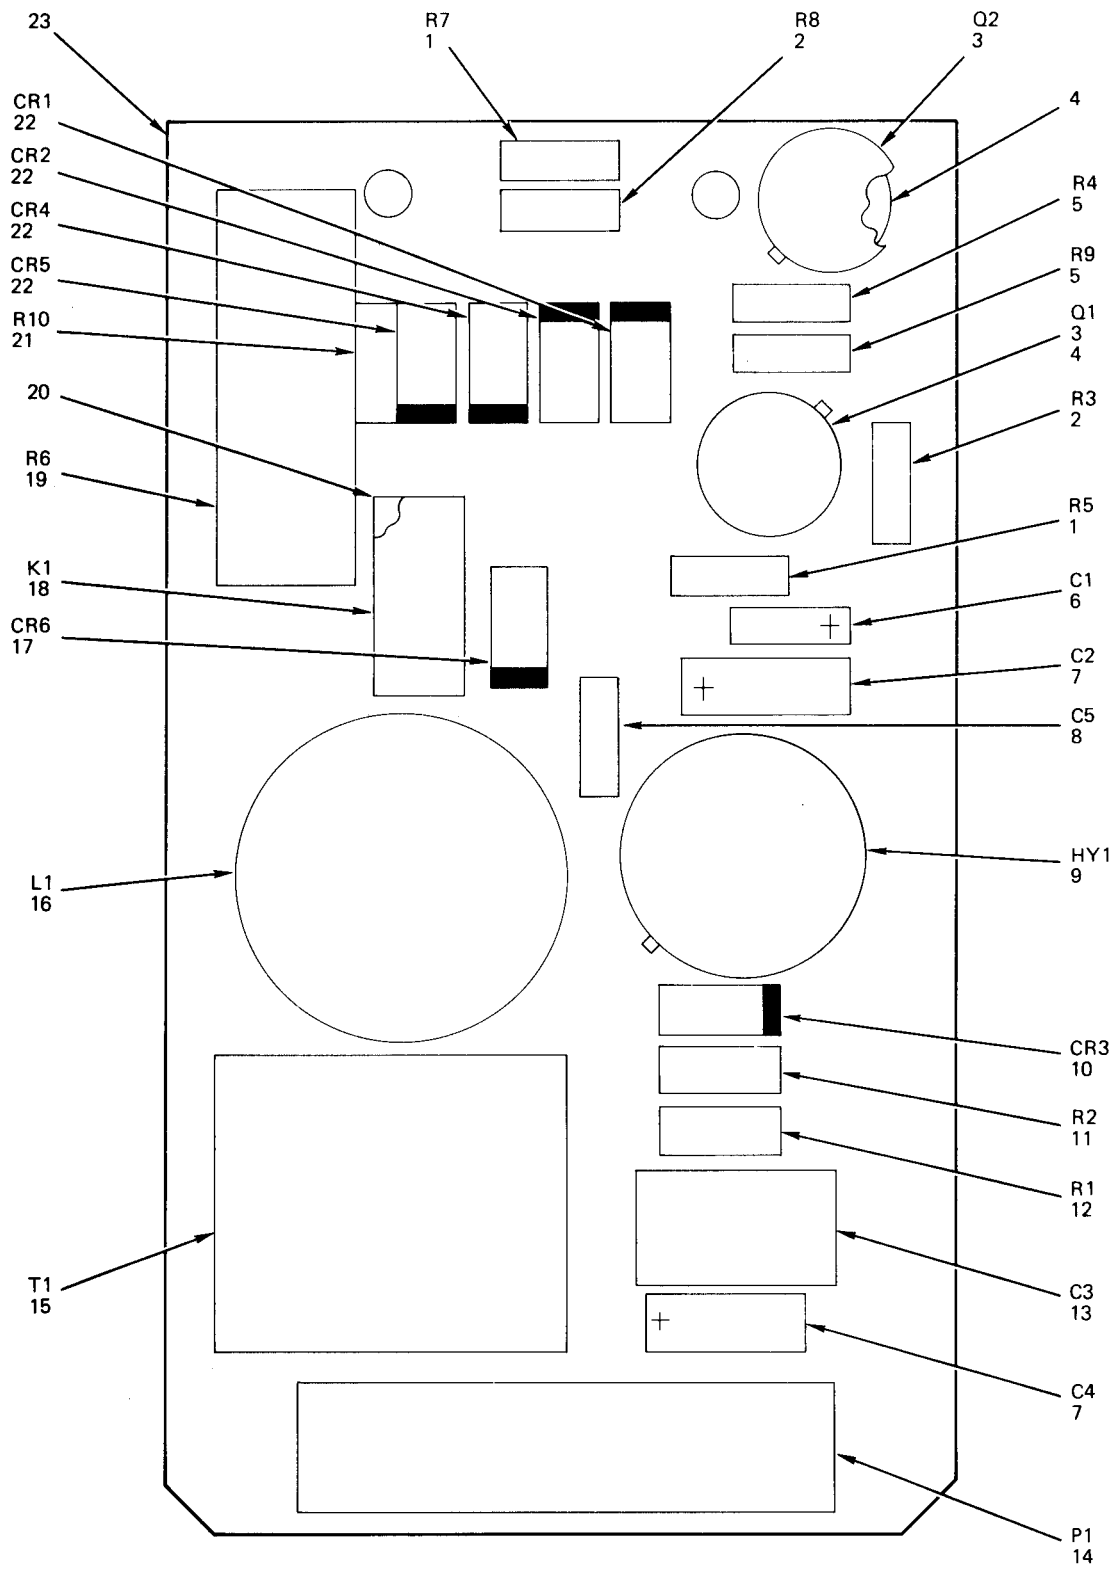

1. **NOTE:**
1. PREFIX REFERENCE DESIGNATIONS WITH 2PS1
  2. SYMBOL INDICATES CATHODE END OF DIODE

Figure 19. Power Supply Assembly, 4.8 KHz

SECTION II (1)	ITEM (2)	(3)	TM5-6675-308-24P (4)	(5)	(6)
NO	SMR CODE	CAGEC	PART NUMBER	DESCRIPTION AND USABLE ON CODES (UOC)	QTY
GROUP 03 IMU ASSEMBLY					
FIG. 19 POWER SUPPLY ASSEMBLY, 4.8 KHZ					
1	PADZZ	81349	RLR07C5100GS	....RESISTOR, FIXED, FILM	2
2	PADZZ	81349	RLR07C5102GS	....RESISTOR, FIXED, FILM	2
3	PADZZ	81349	JANTX2N2905AL	....TRANSISTOR	2
4	XDDZZ	81349	M38527/02-005D	....MOUNTING PAD, CMPNT	2
5	PADZZ	81349	RLR07C1000GS	....RESISTOR, FIXED, FILM	2
6	PADZZ	81349	M39003/02-4068	....CAPACITOR, FIXED, ELE	1
7	PADZZ	81349	M39003/02-4092	....CAPACITOR, FIXED, ELE	2
8	PADZA	81349	CK31BT103JTX	....CAPACITOR, FIXED, CER	1
9	PADZZ	06481	970507-1	....MICROCCIRCUIT, DIGITA	1
10	PADZA	81349	JANTX1N4153	....SEMICONDUCTOR DEVIC	1
11	PADZZ	81349	RNC55K1582FS	....RESISTOR, FIXED, FILM	1
12	PADZZ	81349	RNC55K7501FS	....RESISTOR, FIXED, FILM	1
13	PADZZ	81349	M23269/02-3033	....CAPACITOR, FIXED, GLA	1
14	XDDZZ	81349	M55302/128AM1B	....CONNECTOR, RCPT, ELEC	1
15	PADZZ	15634	01367	....TRANSFORMER, POWER	1
16	PADZZ	06481	905193-1	....REACTOR	1
17	PADZZ	81349	JANTX1N647	....SEMICONDUCTOR DEVIC	1
18	PADZZ	81349	M39016/34-008M	....RELAY, ELECTROMAGNET	1
19	PADZZ	81349	RWR84S3R01FS	....RESISTOR, FIXED, WIRE	1
20	XDDZZ	06481	868852	....INSULATOR, PLATE	1
21	PADZZ	81349	RLR07C2201GS	....RESISTOR, FIXED, FILM	1
22	PADZZ	81349	JANTX1N4150-1	....SEMICONDUCTOR DEVIC	5
23	XDDZZ	06481	680241-1	....PRINTED WIRING BD	1

END OF FIGURE