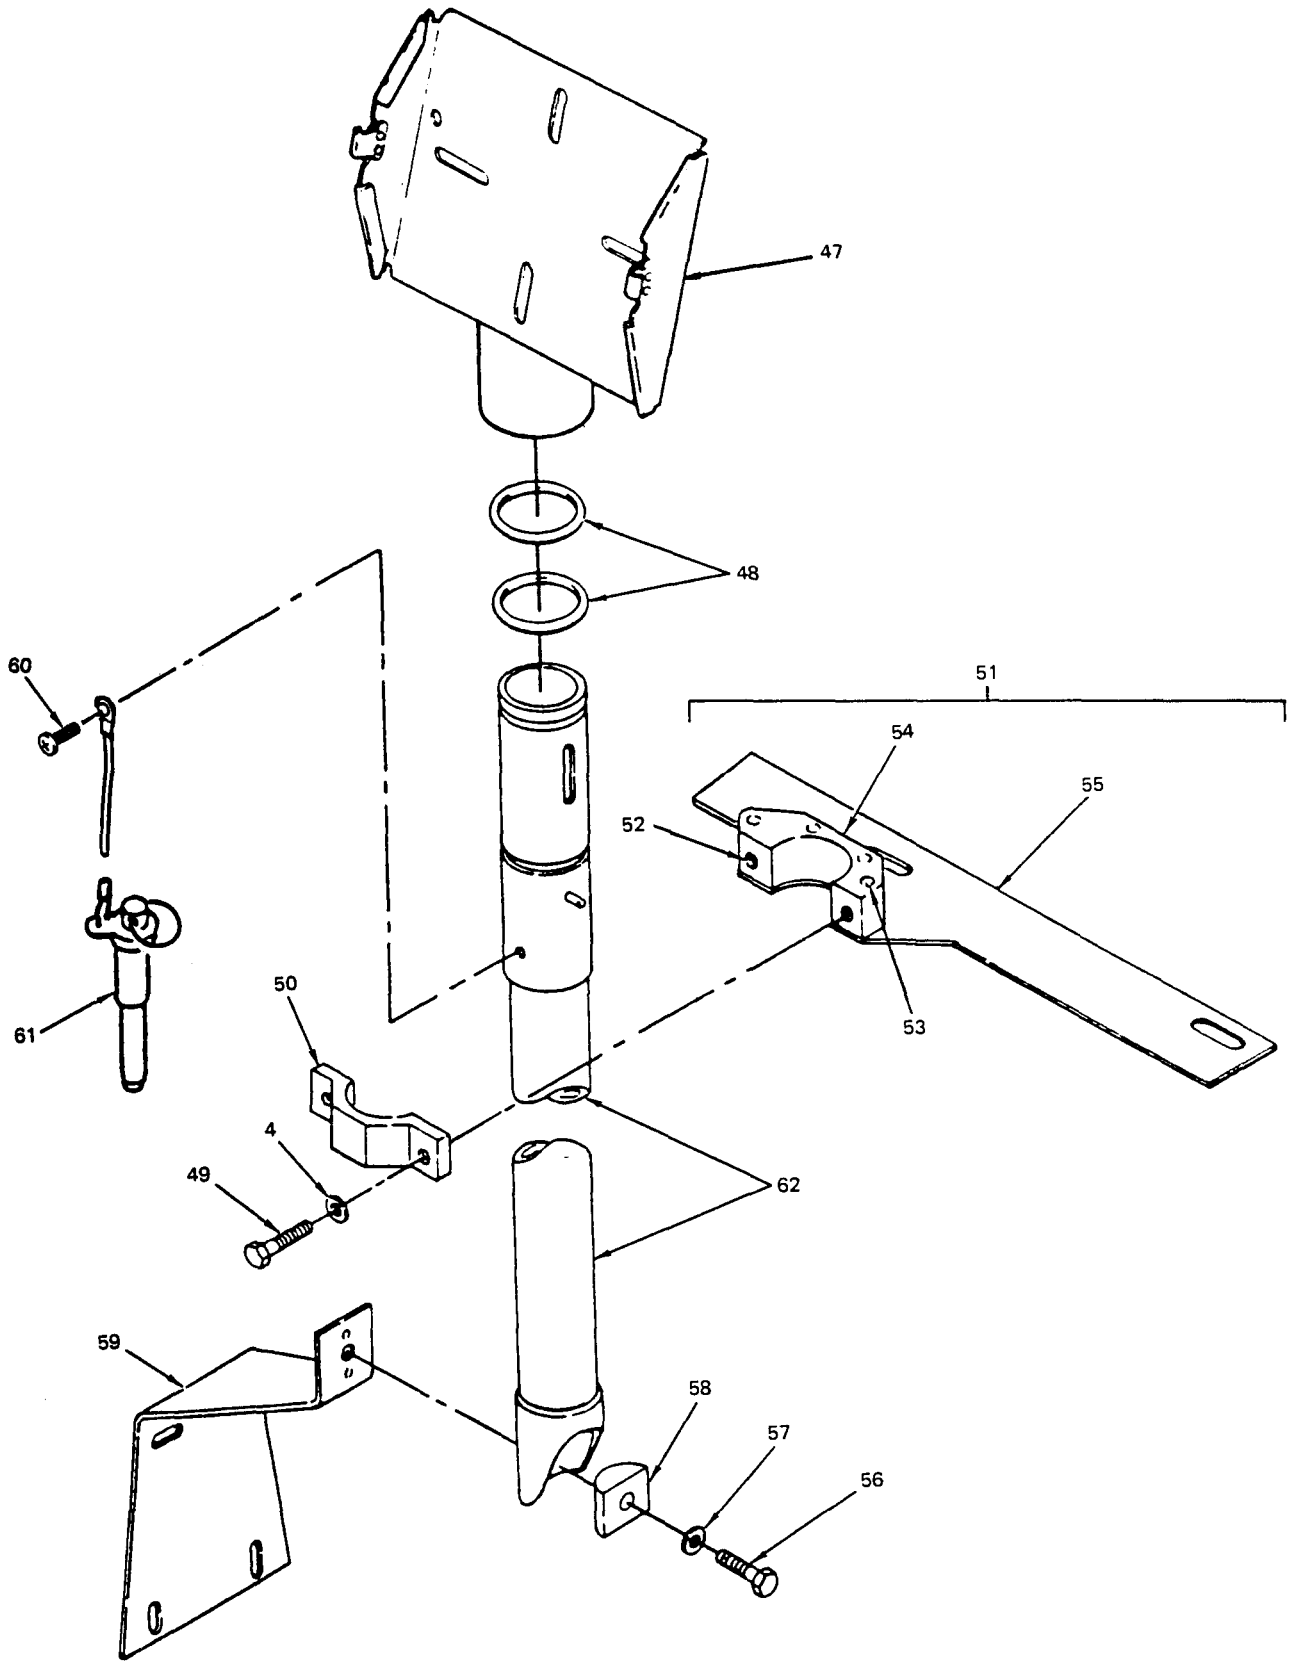

Figure 72. Installation Kit, SUSV (Sheet 2 of 5)